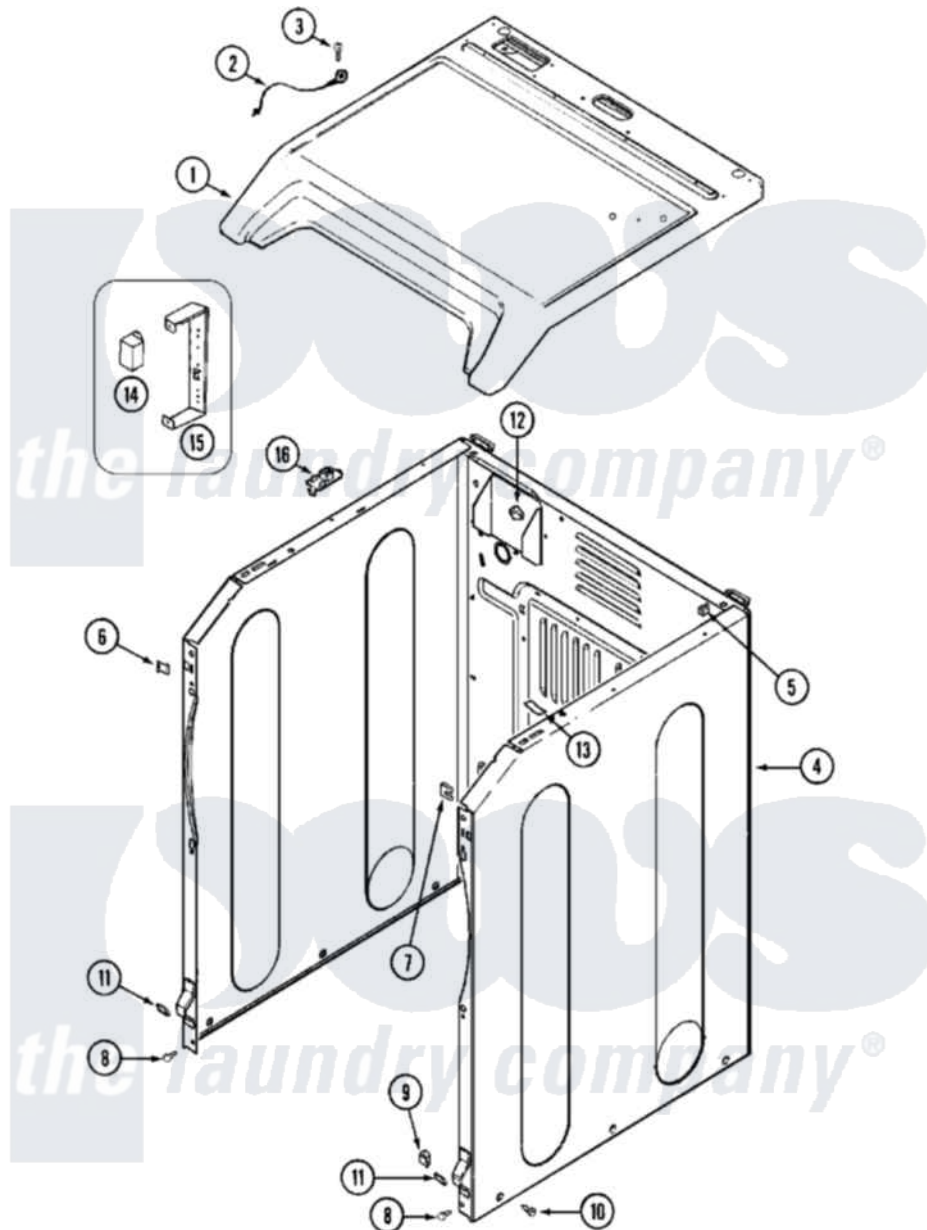

Maytag MDG14PDAGW 03 - CABINET-FRONT

Maytag [Commercial Maytag MDG14PDAGW Dryer Parts](#) Parts Diagram 03 - CABINET-FRONT
 Click on the part number to view part

Item	Original Part Number	Replaced By	Status	Part Description
001	33001797			Cover, Top
"	33002629			Cover, Top
002	22001959			Wire, Ground
003	210186	3370225		Screw
004	22001995			Screw Note: Screw, Tumbler Front And Shroud
"	22003367	22004095		Hinge, Plastic
"	22003639			Cabinet Assembly
"	NLA		Not Available	CABINET (WHT)
005	310933	33002194		Nut, Speed
006	22002049			Clip Note: Clip, Front Panel
007	213280	204439		Screw And Fstner Assembly
008	22001995			Screw Note: Screw, Tumbler Front And Shroud
009	Y310376			Clip, Door Switch Harness
010	213007			Xfor Cabinet See Cabinet, Back

"	22003409	213007	Xfor Cabinet See Cabinet, Back
011	22002239		Clip, Front Panel
012	Y310376		Clip, Door Switch Harness
013	33001836		Strap, Top Cover Support
014	206824	W10133335	Relay, Motor
015	314627		Bracket, Relays
"	Y251119	3177991	Screw
016	33001872	33002891	Pin, Locator