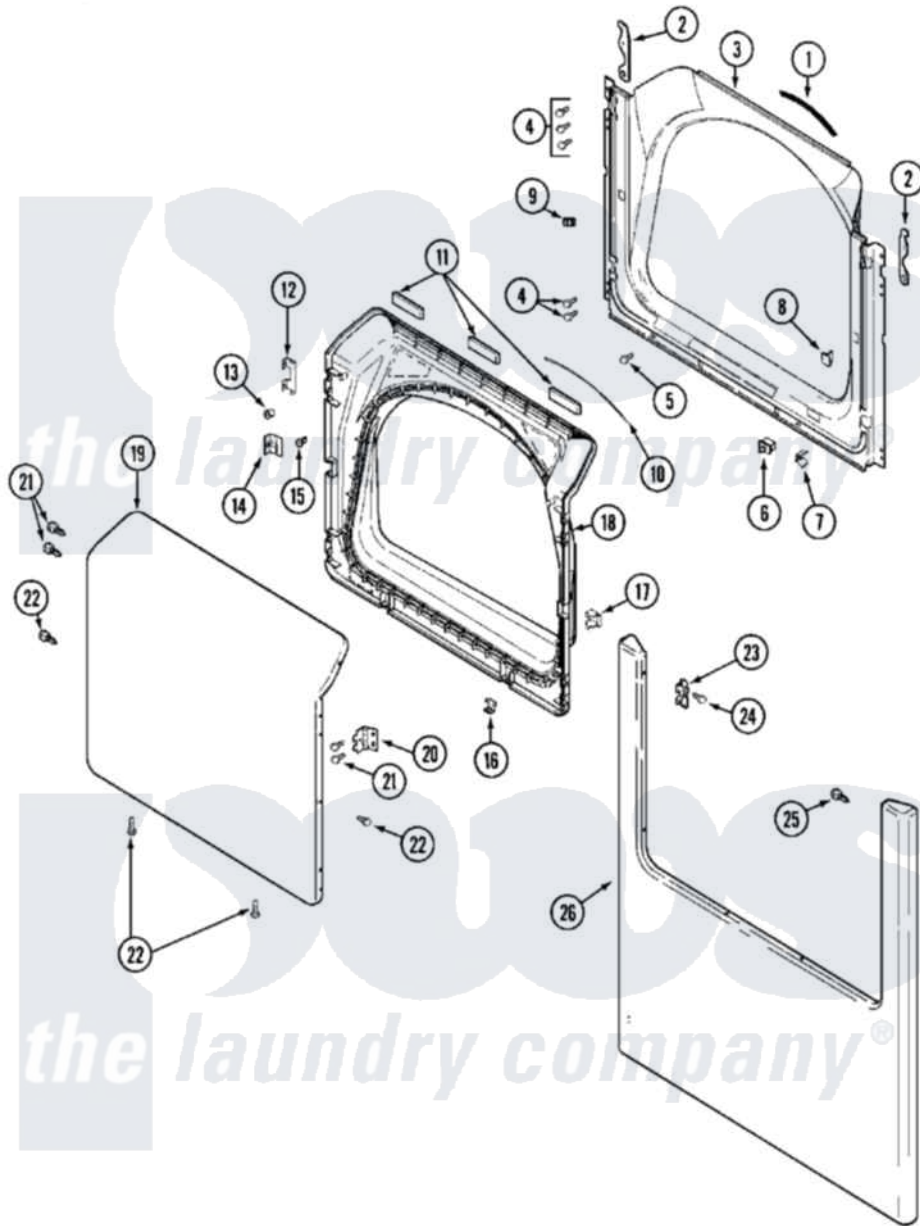

Maytag MDG14PDAGW 04 - DOOR

Maytag [Commercial Maytag MDG14PDAGW Dryer Parts](#) Parts Diagram 04 - DOOR
 Click on the part number to view part

Item	Original Part Number	Replaced By	Status	Part Description
001	33001767			Seal, Shroud
002	22002247	33002597		Hook, Security
003	33002033			Shroud
004	22001995			Screw Note: Screw, Tumbler Front And Shroud
005	33001768			Screw, Shroud Note: Screw, Shroud And Outlet Duct
006	33001436			Switch, Door
007	33001760			Bracket, Hinge
008	NLA		Not Available	PLUG, DOOR CATCH
009	Y304578	LA-1003		Door Catch Kit
010	33002094			Seal, Door
011	33001268		Not Available	PAD, DOOR
012	22002038			Clip, Door
013	33001771			Bushing, Inner Door
014	33001793			Bracket, Strike
015	33001761			Strike, Door

016	22002039		Clip, Door
017	33001763		Plug, Inner Door
018	33001750		Door, Inner/ W Seal
019	22001979		Door, Outer
020	33001759		Hinge, Door
021	22002062	98006631	Screw
022	22002063		Screw No.8-18AB Wafer Head
023	33001764		Cover, Hinge Hole
024	33001846		Screw, Hinge Hole Cover
025	22002243		Screw, Front Panel And Hinge
"	22002244		Clip, Grounding
026	22002239		Clip, Front Panel
"	22002241	22002836	Panel, Front