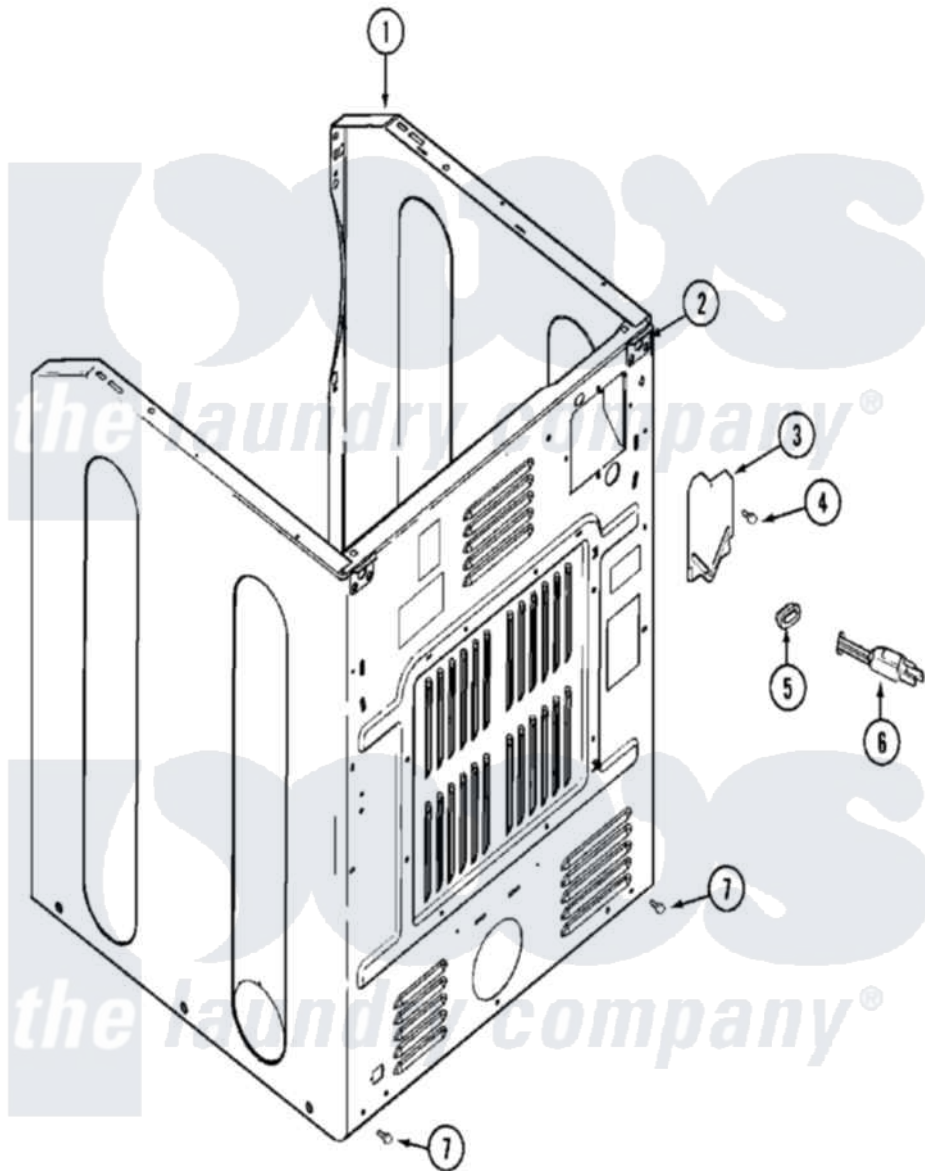

Maytag MDG14PDAGW 05 - CABINET-REAR

Maytag [Commercial Maytag MDG14PDAGW Dryer Parts](#) Parts Diagram 05 - CABINET-REAR
 Click on the part number to view part

Item	Original Part Number	Replaced By	Status	Part Description
001	NLA		Not Available	CABINET (WHT)
002	22001995			Screw Note: Screw, Tumbler Front And Shroud
"	22003367	22004095		Hinge, Plastic
"	NLA		Not Available	BRACKET, CABINET HINGE
003	33001795			Cover, Terminal Block
004	22001995			Screw Note: Screw, Tumbler Front And Shroud
005	216183			Grommet, Cord Export
"	22002532	216183		Grommet, Cord Export
006	208749		Not Available	CORD, POWER (EXPORT)
"	22001558			Cord, Power
"	33001819		Not Available	CORD, POWER (AS WRAPPED)
007	22001995			Screw Note: Screw, Tumbler Front And Shroud