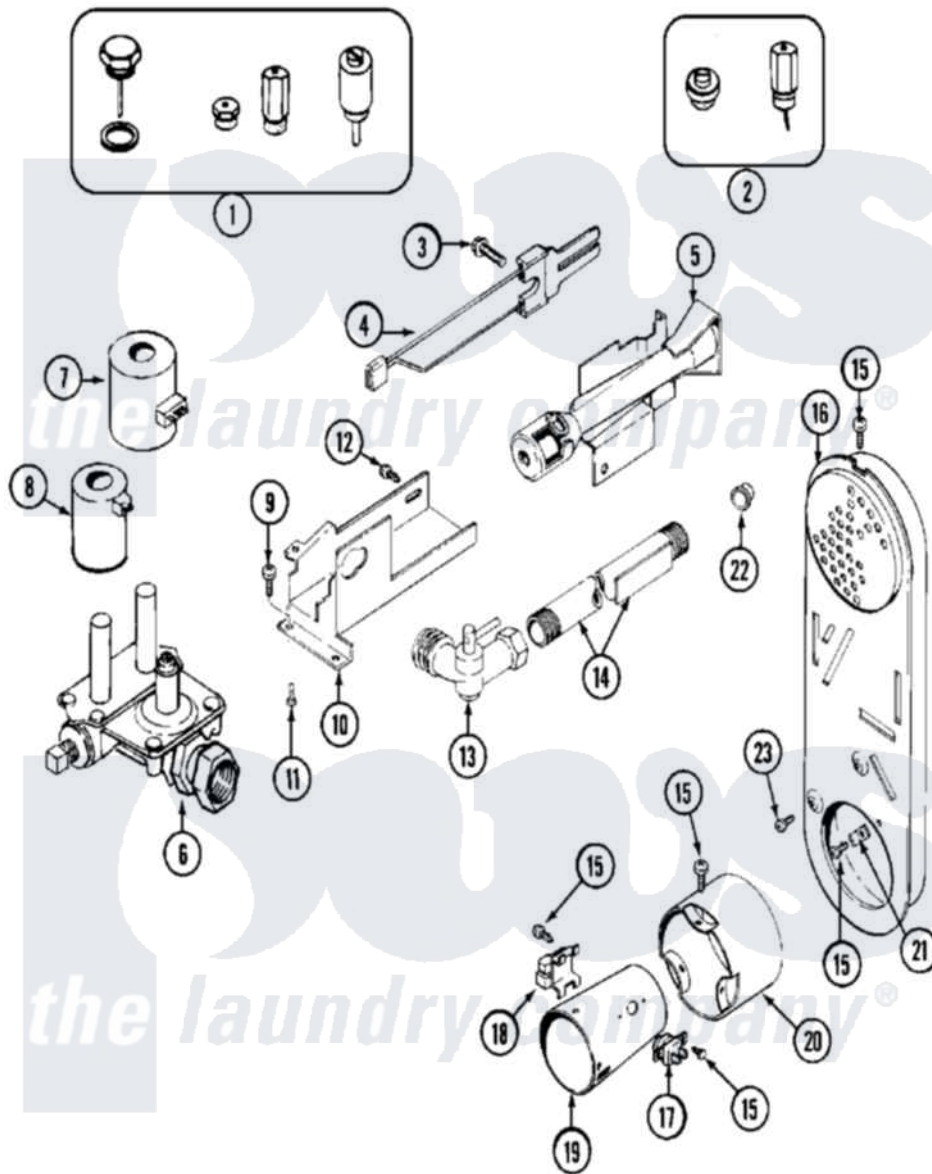

# Maytag MDG14PDAGW 06 - GAS VALVE

Maytag [Commercial Maytag MDG14PDAGW Dryer Parts](#) Parts Diagram 06 - GAS VALVE  
 Click on the part number to view part

Item	Original Part Number	Replaced By	Status	Part Description
001	Y308378	<a href="#">W10402145</a>		LP Gas Con
002	Y308377		Not Available	CONVERSION KIT (LP TO NATURAL)
003	<a href="#">304971</a>			Screw Note: Screw, Igniter
004	304970	<a href="#">4391996</a>		Ignitor
005	33001247	<a href="#">33002793</a>		Burner Assembly
006	<a href="#">307927</a>			Valve, Gas
007	<a href="#">306106</a>			Coil, Holding And Booster-W
008	306105	<a href="#">694540</a>		Coil, 60 Hz
009	<a href="#">Y313561</a>			Screw----NA
010	NLA		Not Available	BRACKET, GAS VALVE----NA
011	314082	<a href="#">90767</a>		Screw, 8A X 3/8 HeX Washer Head Tapping
"	314568	<a href="#">Y313559</a>		Screw
012	<a href="#">22001995</a>			Screw Note: Screw, Tumbler Front And Shroud
013	33001842	<a href="#">3406051</a>		Elbow Union Assembly

014	<a href="#">33001735</a>		Pipe And Bracket Assembly Series 18 Not Needed Use Vavle
015	<a href="#">211294</a>	<a href="#">90767</a>	Screw, 8A X 3/8 HeX Washer Head Tapping
016	33001810	Not Available	DUCT ASSY., INLET (GAS) NOTE: INLET DUCT ASSEMBLY
017	<a href="#">303395</a>		Thermostat, Hi-Limit
018	Y303377	<a href="#">338906</a>	Radiant, Sensor
019	<a href="#">33001946</a>		Cone Assembly, Combustion
020	NLA	Not Available	CONE, EXTENSION (COMBUSTION)
021	<a href="#">Y312890</a>		Retainer, Heater Chamber
022	<a href="#">33001693</a>		Cap, Gas Pipe
023	22001996	<a href="#">3370225</a>	Screw