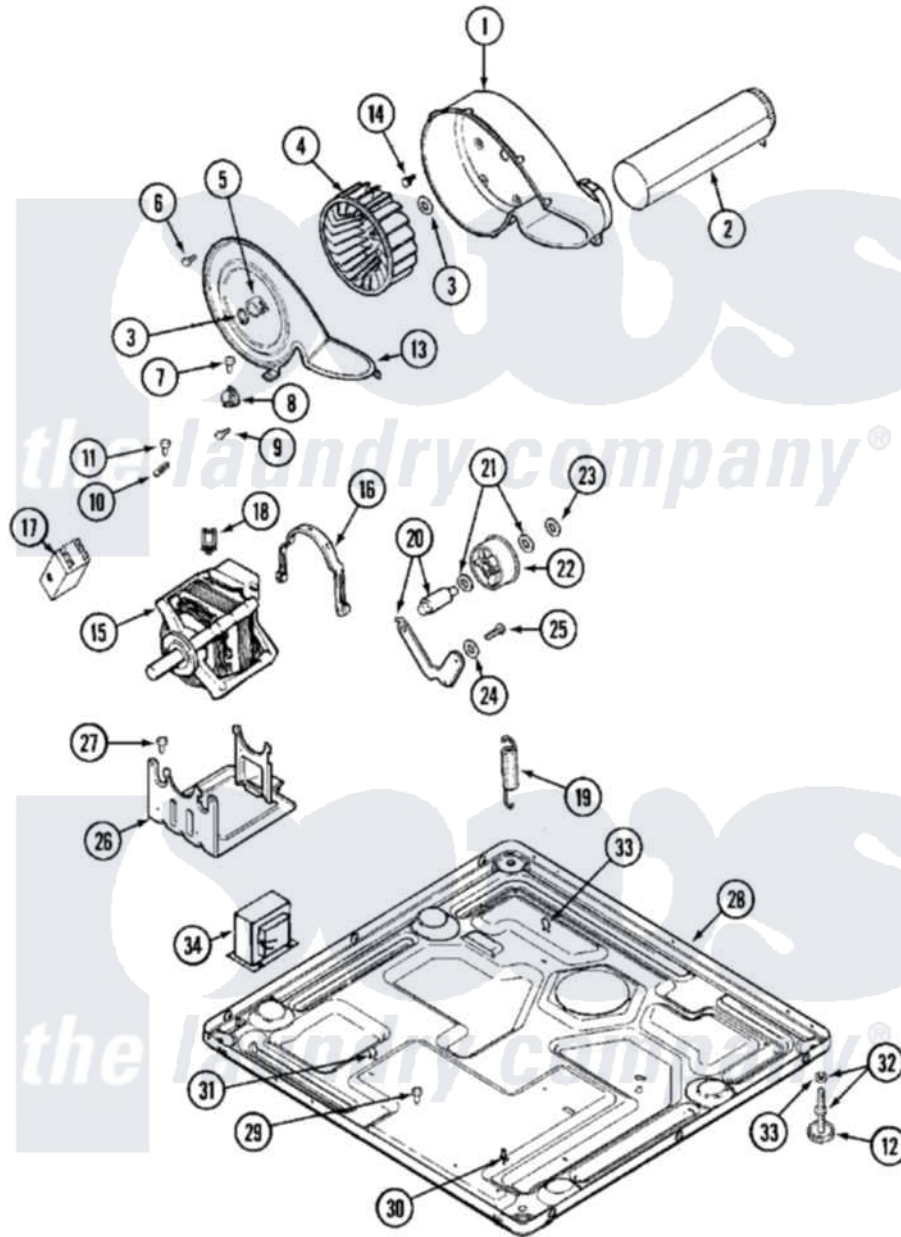

Maytag MDG14PDAGW 07 - MOTOR DRIVE

Maytag Commercial Maytag MDG14PDAGW Dryer Parts Parts Diagram 07 - MOTOR DRIVE
 Click on the part number to view part

Item	Original Part Number	Replaced By	Status	Part Description
001	33001789			Housing, Blower
002	22001995			Screw Note: Screw, Tumbler Front And Shroud
"	33001800			Duct Assembly, Exhaust
003	410233	9703438		Ring-Retrn
004	33001790			Wheel, Blower
005	312967			Clamp, Blower Housing
006	33001855	33002917		Screw, No.10-16
007	Y313561			Screw---NA
008	303392			Thermostat, Cycling
"	33303391			Thermostat, Cycling
009	22001996	3370225		Screw
010	33001762			Fuse, Thermal
011	NLA		Not Available	SCREW, THERMAL CUT-OFF
012	Y314137			Foot, Rubber
013	33001796	33002711		Cover, Blower Housing
014	314818	1163839		Screw

015	33001945	W10197708	Motor-Drve
"	33002463	W10197708	Motor-Drve
"	33002479	W10197708	Motor-Drve
016	Y015825		Clip, Motor To Motor Support
017	NLA	Not Available	SWITCH, MOTOR
018	Y310376		Clip, Door Switch Harness
019	33001754	33002459	Assembly, Spring And Plug
"	33002460	33002459	Assembly, Spring And Plug
"	33002461		Plug For Spring
020	33001840	6-3705180	Idler Arm
021	Y312527		Washer, Idler Shaft
022	33001783	6-3700340	BearIng- I
023	312958	354987	Ring, Retaining
024	315772		Sleeve, Idler Arm
025	Y014874		Screw, Idler Arm And Sleeve
026	Y313561		Screw----NA
"	33001752	33002817	Motor Support, Offset
"	33002466	33002817	Motor Support, Offset
027	Y313561		Screw----NA
028	33002622		Base,
"	NLA	Not Available	BASE
029	22001078	3177991	Screw
030	315471	22003298	Retainer, Wire
031	410490		Spring, Retainer Wire Harness
032	Y305086		Adjustable Leg And Nut
033	Y052740	62739	Nut, Lock
034	211294	90767	Screw, 8A X 3/8 HeX Washer Head Tapping
"	33001948		Transformer Lower
"	Y313559		Screw