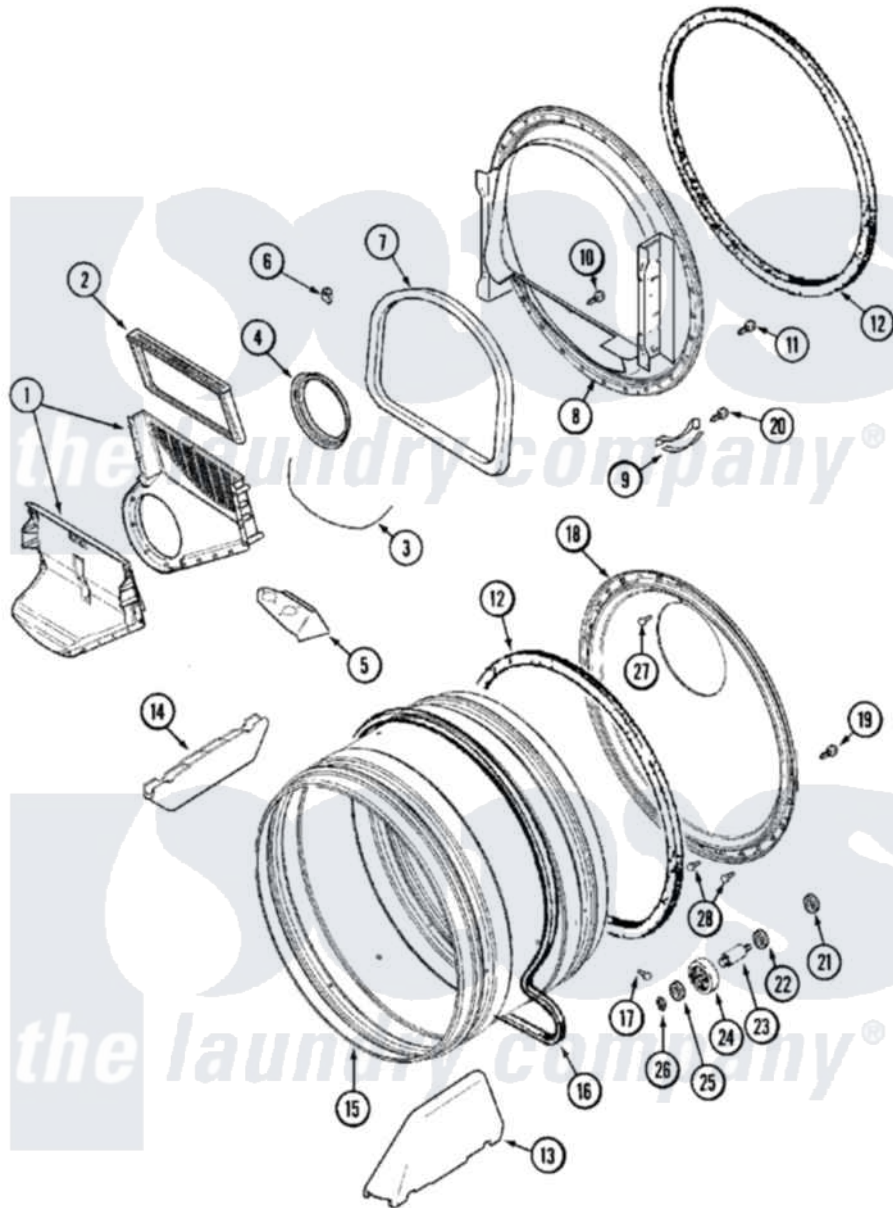

Maytag MDG14PDAGW 09 - TUMBLER

Maytag [Commercial Maytag MDG14PDAGW Dryer Parts](#) Parts Diagram 09 - TUMBLER
 Click on the part number to view part

Item	Original Part Number	Replaced By	Status	Part Description
001	33001799			Outlet Duct Assembly Note: Outlet Duct Assembly
002	33001804	33002790		Lint Filter
003	NLA		Not Available	SEAL, OUTLET DUCT
004	33001758	33002560		Seal, Blower
005	33001837			Cover, Thermostat
006	Y310376			Clip, Door Switch Harness
007	33001767			Seal, Shroud
008	33001802			Front, Tumbler
009	306508			Tumbler Bearing Kit ----W
010	NLA		Not Available	SCREW, OUTLET DUCT (PHILLIPS)
011	33001855	33002917		Screw, No.10-16
012	33001807			Seal, Tumbler
013	33001756	33002032		Baffle
014	33001755			Baffle
015	33001794	33001889		Tumbler

016	33001777	33002535	V-Belt
017	33001788	33002973	Screw, No.9-15 X 1.00 Hx WS
018	33001801		Back, Tumbler
019	33002190		SCrew, C BraCe, BraCket, Cabinet
020	210720		Rivet, Bearing To Tumbler Fmt
021	33001443		Nut, Hex
022	Y313347	312535	Washer, Vault Mounting Brk.
023	Y312948	6-3129480	Shaft- Tumbler
024	Y303373	12001541	Drum Roller/Washer Assembly--W
025	312535		Washer, Vault Mounting Brk.
026	410233	9703438	Ring-Retr
027	210932		Screw, No.8 X 9/16 Ctsk Note: Screw, Inlet Duct
028	22001996	3370225	Screw