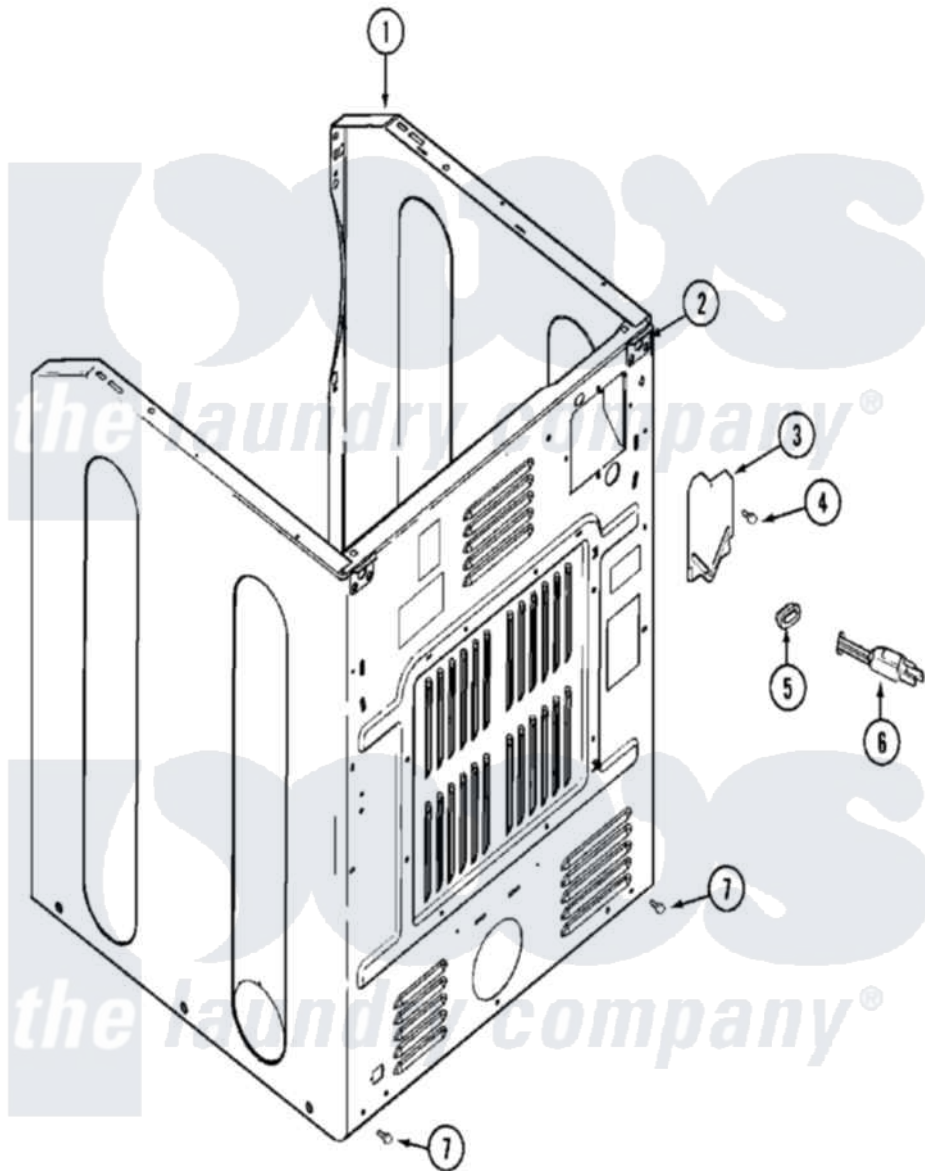

Maytag MDG14PDSAW 05 - CABINET-REAR

Maytag [Commercial Maytag MDG14PDSAW Dryer Parts](#) Parts Diagram 05 - CABINET-REAR
 Click on the part number to view part

Item	Original Part Number	Replaced By	Status	Part Description
001	NLA		Not Available	CABINET (WHT)
002	22001995			Screw Note: Screw, Tumbler Front And Shroud
"	22003367	22004095		Hinge, Plastic
"	NLA		Not Available	BRACKET, CABINET HINGE
003	33001795			Cover, Terminal Block
004	22001995			Screw Note: Screw, Tumbler Front And Shroud
005	216183			Grommet, Cord Export
"	22002532	216183		Grommet, Cord Export
006	208749		Not Available	CORD, POWER (EXPORT)
"	22001558			Cord, Power
"	33001819		Not Available	CORD, POWER (AS WRAPPED)
007	22001995			Screw Note: Screw, Tumbler Front And Shroud