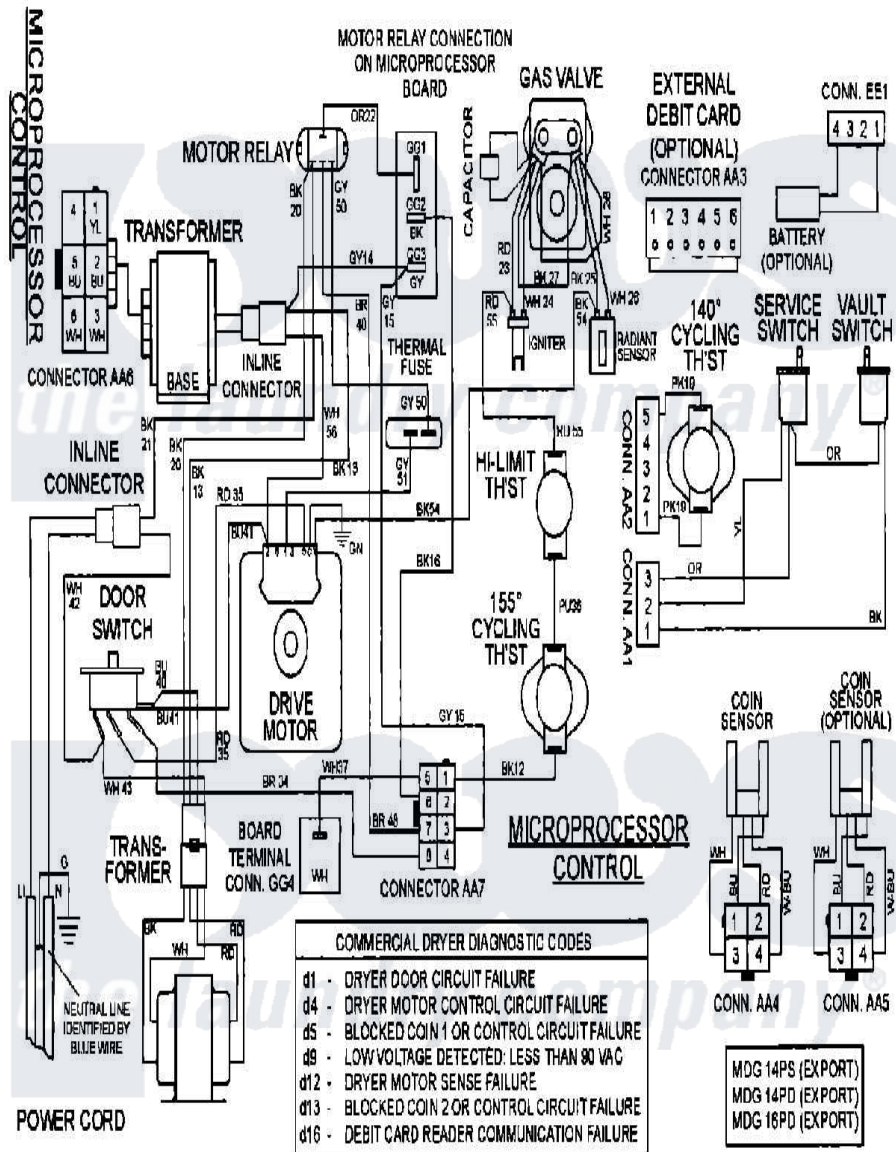

# Maytag MDG14PDSA08 - WIRING INFORMATION

Maytag [Commercial Maytag MDG14PDSA08 Dryer Parts](#) Parts Diagram 08 - WIRING INFORMATION  
Click on the part number to view part

Item	Original Part Number	Replaced By	Status	Part Description
001	NLA		Not Available	WIRING INFORMATION