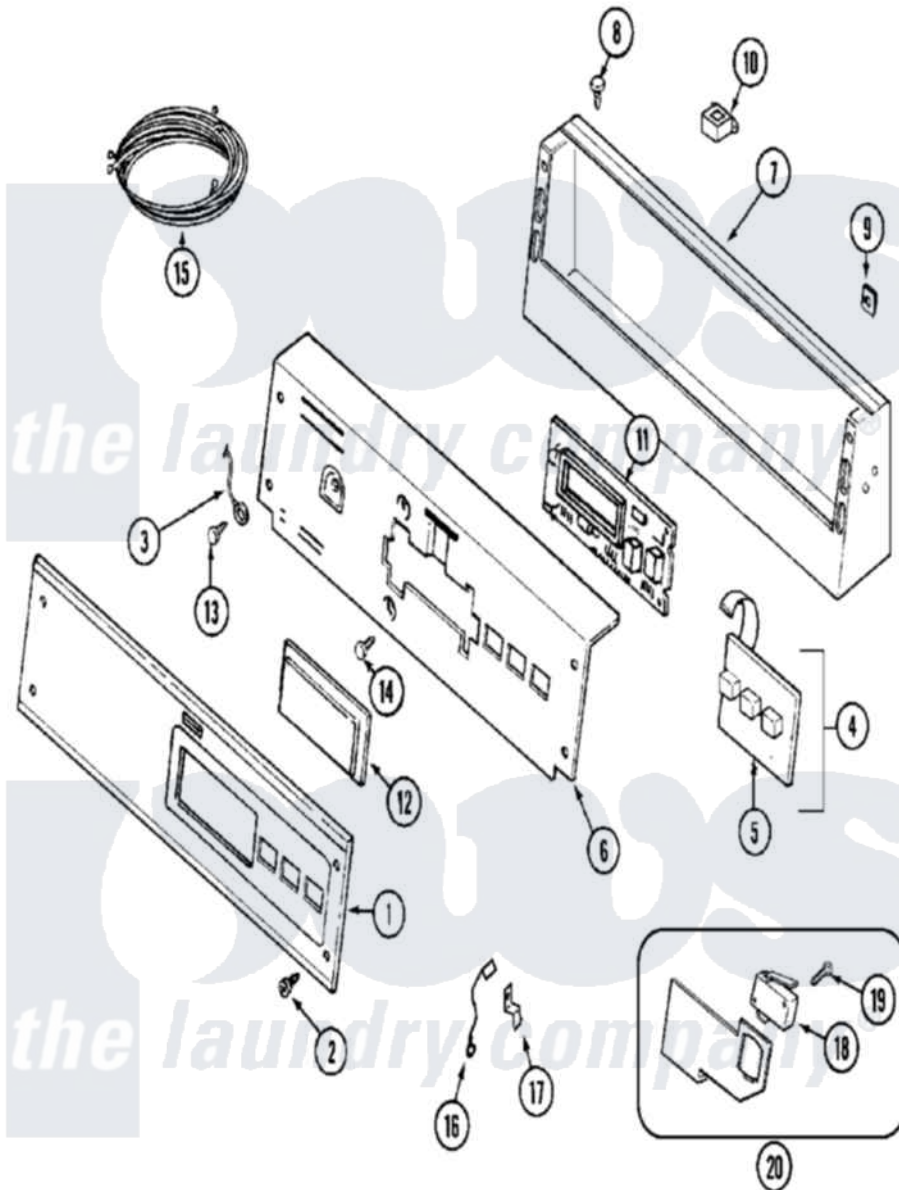

# Maytag MDG14PNAEW 01 - CONTROL PANEL

Maytag Commercial Maytag MDG14PNAEW Dryer Parts Parts Diagram 01 - CONTROL PANEL  
 Click on the part number to view part

Item	Original Part Number	Replaced By	Status	Part Description
001	NLA		Not Available	PANEL, CONTROL
002	<a href="#">215506</a>			Screw, Control Panel Overlay
003	<a href="#">22001959</a>			Wire, Ground
004	215527	<a href="#">W10140652</a>		Screw, 6-20 X 1/2
"	<a href="#">33002165</a>			Backup Plate W/Switch Assembly
005	215517	<a href="#">W10131113</a>		Push Button
006	22001511	<a href="#">22002954</a>		Deflector, Water
"	33001956	<a href="#">W10124215</a>		Bracket, Control
"	<a href="#">33002523</a>			Bracket, Back
007	<a href="#">22003101</a>			Console
"	<a href="#">33001957</a>			Console
008	22001996	<a href="#">3370225</a>		Screw
009	<a href="#">215003</a>			Fastener, Panel And Bracket
010	<a href="#">211251</a>			Screw, Transformer
"	<a href="#">22001419</a>			Nut, Transformer
"	<a href="#">22002139</a>			Transformer

011	<a href="#">33001204</a>		Stand-Off, Ccontrol Board
"	33001839	<a href="#">W10130081</a>	Control Board
"	<a href="#">912077</a>		Locknut, Reader Harness
012	22001962	<a href="#">W10131114</a>	Cover, Display
013	<a href="#">211252</a>		Screw, Ground Wire
014	<a href="#">215526</a>		Screw, Circuit Board
015	<a href="#">33001953</a>		Wire Harness, Main
"	<a href="#">33001973</a>		Wire Harness, Main
"	<a href="#">33002090</a>		Harness, Service
"	<a href="#">33002168</a>		Wire Harness, Main
016	Y206081	<a href="#">W10116737</a>	Lock
017	33002092	<a href="#">W10133266</a>	Cam-Lock
018	<a href="#">22002367</a>		Switch, Sensor
019	<a href="#">22002368</a>		Screw, Sensor Switch Bracket
020	<a href="#">33002093</a>		Bracket Assembly, Switch