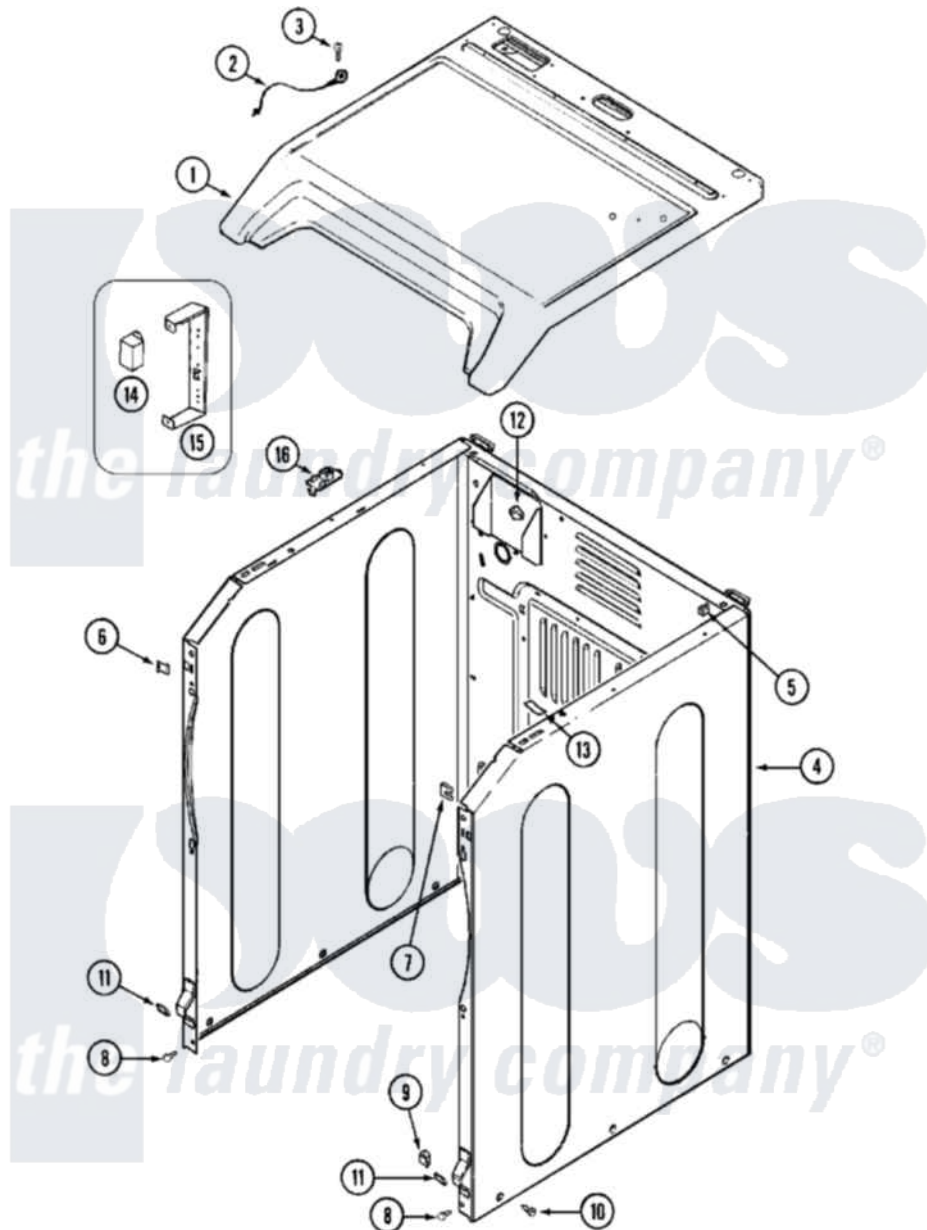

Maytag MDG14PNAEW 02 - CABINET-FRONT

Maytag [Commercial Maytag MDG14PNAEW Dryer Parts](#) Parts Diagram 02 - CABINET-FRONT
 Click on the part number to view part

Item	Original Part Number	Replaced By	Status	Part Description
001	33001865			Cover, Top
"	33002627			Cover, Top
002	22001959			Wire, Ground
003	210186	3370225		Screw
004	22003639			Cabinet Assembly
"	NLA		Not Available	CABINET (WHT)
005	310933	33002194		Nut, Speed
006	22002049			Clip Note: Clip, Front Panel
007	213280	204439		Screw And Fstner Assembly
008	22001995			Screw Note: Screw, Tumbler Front And Shroud
009	Y310376			Clip, Door Switch Harness
010	213007			Xfor Cabinet See Cabinet, Back
"	22003409	213007		Xfor Cabinet See Cabinet, Back
011	22002239			Clip, Front Panel

012	NLA	Not Available	BRACKET, TERMINAL BLOCK----NA
"	Y310376		Clip, Door Switch Harness
013	33001836		Strap, Top Cover Support
014	206824	W10133335	Relay, Motor
015	314627		Bracket, Relays
"	Y251119	3177991	Screw
016	33001872	33002891	Pin, Locator