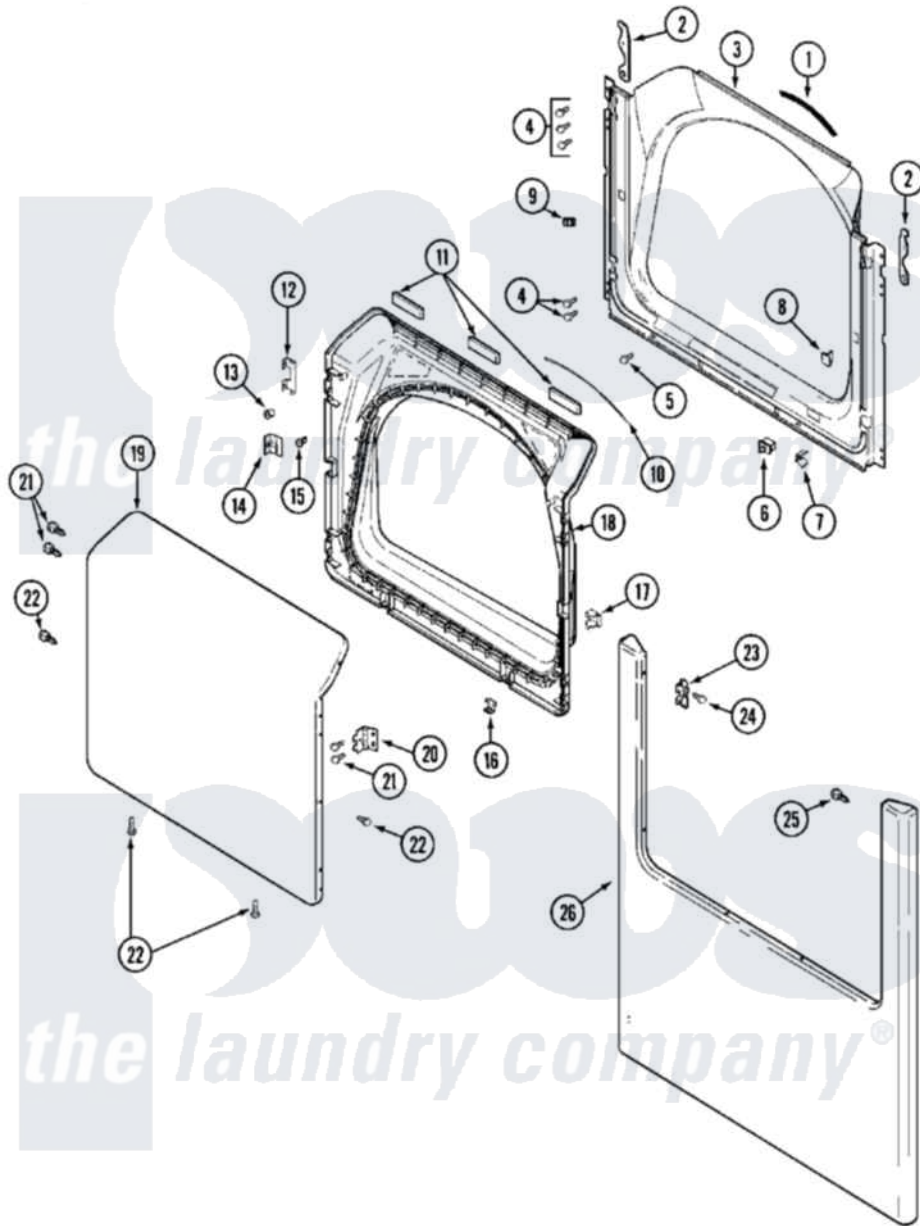

# Maytag MDG14PNAEW 03 - DOOR

Maytag [Commercial Maytag MDG14PNAEW Dryer Parts](#) Parts Diagram 03 - DOOR  
 Click on the part number to view part

Item	Original Part Number	Replaced By	Status	Part Description
001	<a href="#">33001767</a>			Seal, Shroud
002	22002247	<a href="#">33002597</a>		Hook, Security
003	<a href="#">33002033</a>			Shroud
004	<a href="#">22001995</a>			Screw Note: Screw, Tumbler Front And Shroud
005	<a href="#">33001768</a>			Screw, Shroud Note: Screw, Shroud And Outlet Duct
006	<a href="#">33001436</a>			Switch, Door
007	<a href="#">33001760</a>			Bracket, Hinge
008	NLA		Not Available	PLUG, DOOR CATCH
009	Y304578	<a href="#">LA-1003</a>		Door Catch Kit
010	<a href="#">33002094</a>			Seal, Door
011	33001268		Not Available	PAD, DOOR
012	<a href="#">22002038</a>			Clip, Door
013	<a href="#">33001771</a>			Bushing, Inner Door
014	<a href="#">33001793</a>			Bracket, Strike
015	<a href="#">33001761</a>			Strike, Door

016	<a href="#">22002039</a>		Clip, Door
017	<a href="#">33001763</a>		Plug, Inner Door
018	<a href="#">33001750</a>		Door, Inner/ W Seal
019	<a href="#">22001979</a>		Door, Outer
"	33001893	Not Available	LABEL, OPEN DOOR (DRYER)
020	<a href="#">33001759</a>		Hinge, Door
021	22002062	<a href="#">98006631</a>	Screw
022	<a href="#">22002063</a>		Screw No.8-18AB Wafer Head
023	<a href="#">33001764</a>		Cover, Hinge Hole
024	<a href="#">33001846</a>		Screw, Hinge Hole Cover
025	<a href="#">22002243</a>		Screw, Front Panel And Hinge
"	<a href="#">22002244</a>		Clip, Grounding
026	<a href="#">22002239</a>		Clip, Front Panel
"	22002241	<a href="#">22002836</a>	Panel, Front