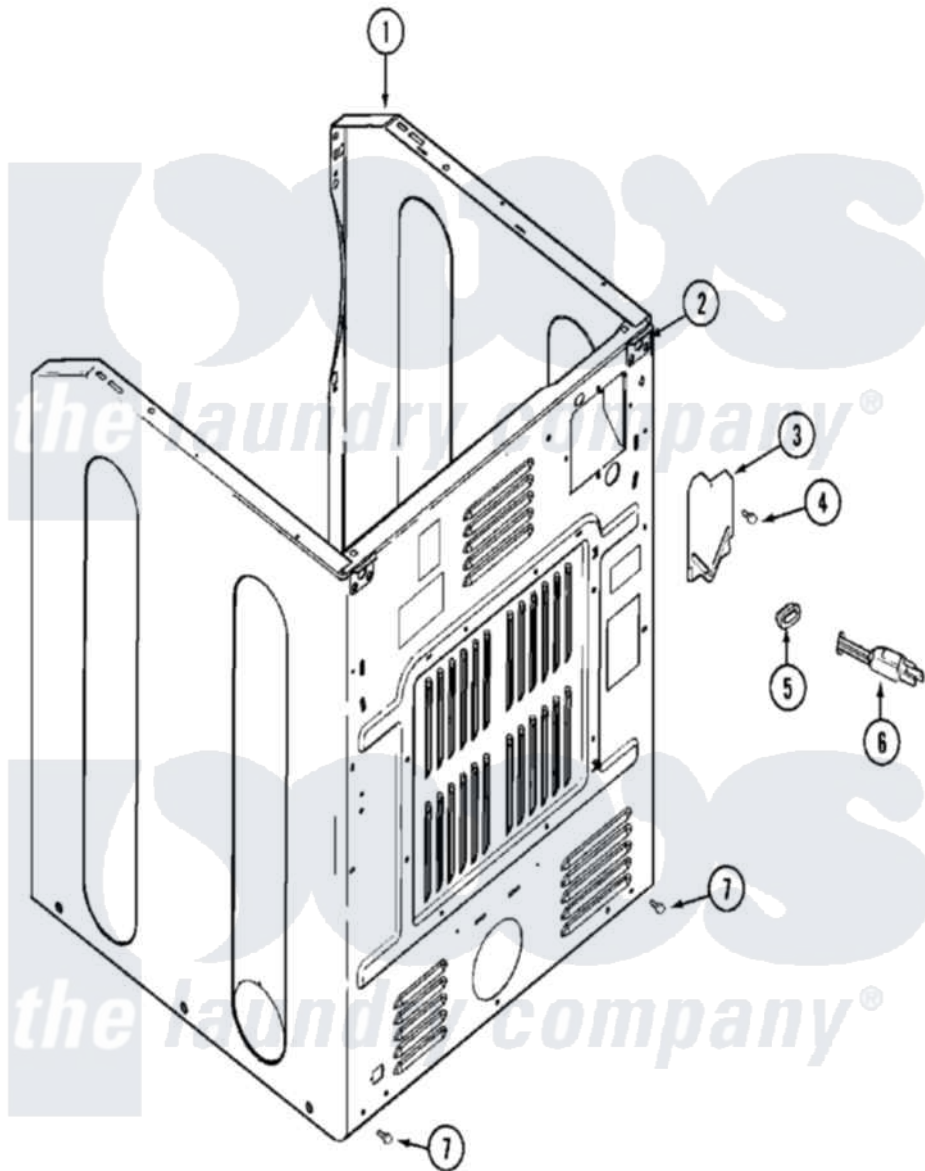

Maytag MDG14PNAEW 04 - CABINET-REAR

Maytag [Commercial Maytag MDG14PNAEW Dryer Parts](#) Parts Diagram 04 - CABINET-REAR
 Click on the part number to view part

Item	Original Part Number	Replaced By	Status	Part Description
001	NLA		Not Available	CABINET (WHT)
002	22001995			Screw Note: Screw, Tumbler Front And Shroud
"	22003367	22004095		Hinge, Plastic
"	NLA		Not Available	BRACKET, CABINET HINGE
003	33001795			Cover, Terminal Block
004	22001995			Screw Note: Screw, Tumbler Front And Shroud
005	216183			Grommet, Cord Export
"	22002532	216183		Grommet, Cord Export
006	208749		Not Available	CORD, POWER (EXPORT)
"	22001558			Cord, Power
"	33001819		Not Available	CORD, POWER (AS WRAPPED)
007	22001995			Screw Note: Screw, Tumbler Front And Shroud