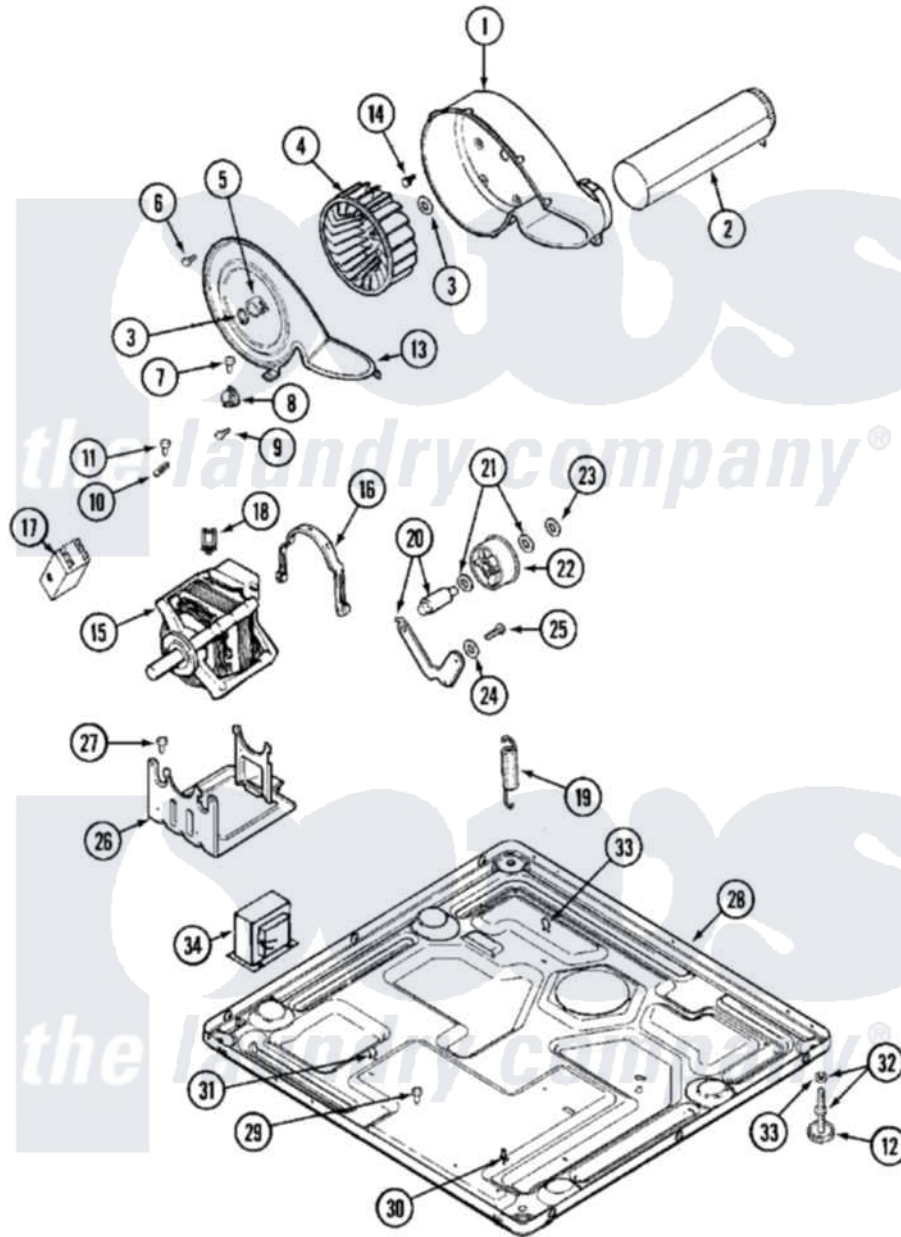

Maytag MDG14PNAEW 06 - MOTOR DRIVE

Maytag Commercial Maytag MDG14PNAEW Dryer Parts Parts Diagram 06 - MOTOR DRIVE
 Click on the part number to view part

Item	Original Part Number	Replaced By	Status	Part Description
001	33001789			Housing, Blower
002	22001995			Screw Note: Screw, Tumbler Front And Shroud
"	33001800			Duct Assembly, Exhaust
003	410233	9703438		Ring-Retrn
004	33001790			Wheel, Blower
005	312967			Clamp, Blower Housing
006	33001855	33002917		Screw, No.10-16
007	Y313561			Screw---NA
008	303392			Thermostat, Cycling
"	33303391			Thermostat, Cycling
009	22001996	3370225		Screw
010	33001762			Fuse, Thermal
011	NLA		Not Available	SCREW, THERMAL CUT-OFF
012	Y314137			Foot, Rubber
013	33001796	33002711		Cover, Blower Housing
014	314818	1163839		Screw

015	33001945	W10197708	Motor-Drve
"	33002463	W10197708	Motor-Drve
"	33002479	W10197708	Motor-Drve
016	Y015825		Clip, Motor To Motor Support
017	NLA	Not Available	SWITCH, MOTOR
018	Y310376		Clip, Door Switch Harness
019	33001754	33002459	Assembly, Spring And Plug
"	33002460	33002459	Assembly, Spring And Plug
"	33002461		Plug For Spring
020	33001840	6-3705180	Idler Arm
021	Y312527		Washer, Idler Shaft
022	33001783	6-3700340	BearIng- I
023	312958	354987	Ring, Retaining
024	315772		Sleeve, Idler Arm
025	Y014874		Screw, Idler Arm And Sleeve
026	Y313561		Screw----NA
"	33001752	33002817	Motor Support, Offset
"	33002466	33002817	Motor Support, Offset
027	Y313561		Screw----NA
028	33002622		Base,
"	NLA	Not Available	BASE
029	22001078	3177991	Screw
030	315471	22003298	Retainer, Wire
031	410490		Spring, Retainer Wire Harness
032	Y305086		Adjustable Leg And Nut
033	Y052740	62739	Nut, Lock
034	211294	90767	Screw, 8A X 3/8 HeX Washer Head Tapping
"	33001821		Transformer
"	33001948		Transformer Lower
"	Y313559		Screw