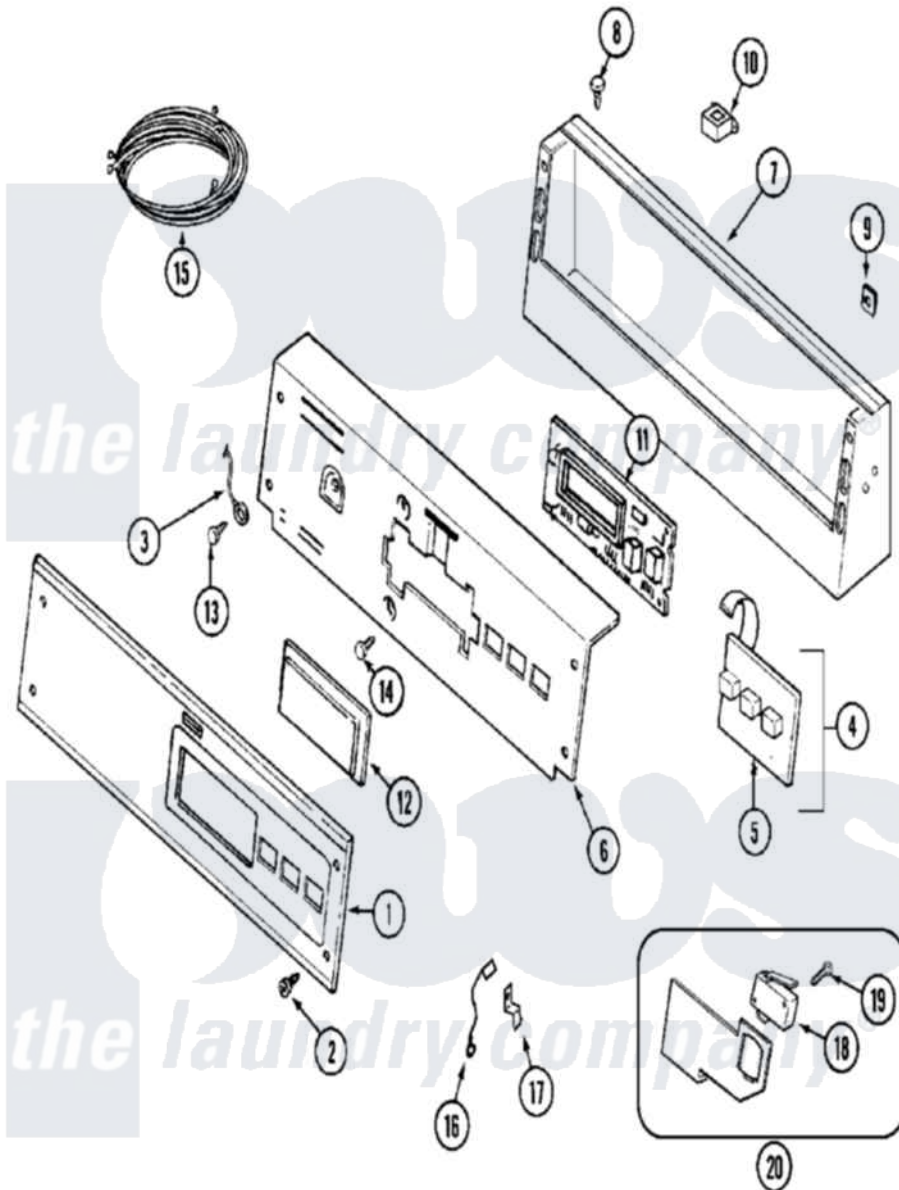

Maytag MDG14PNAGW 01 - CONTROL PANEL

Maytag Commercial Maytag MDG14PNAGW Dryer Parts Parts Diagram 01 - CONTROL PANEL
 Click on the part number to view part

Item	Original Part Number	Replaced By	Status	Part Description
001	NLA		Not Available	PANEL, CONTROL
002	215506			Screw, Control Panel Overlay
003	22001959			Wire, Ground
004	215527	W10140652		Screw, 6-20 X 1/2
"	33002165			Backup Plate W/Switch Assembly
005	215517	W10131113		Push Button
006	22001511	22002954		Deflector, Water
"	33001956	W10124215		Bracket, Control
"	33002523			Bracket, Back
007	22003101			Console
"	33001957			Console
008	22001996	3370225		Screw
009	215003			Fastener, Panel And Bracket
010	211251			Screw, Transformer
"	22001419			Nut, Transformer
"	22002139			Transformer

011	33001204		Stand-Off, Ccontrol Board
"	33001839	W10130081	Control Board
"	912077		Locknut, Reader Harness
012	22001962	W10131114	Cover, Display
013	211252		Screw, Ground Wire
014	215526		Screw, Circuit Board
015	33001953		Wire Harness, Main
"	33001973		Wire Harness, Main
"	33002090		Harness, Service
"	33002168		Wire Harness, Main
016	Y206081	W10116737	Lock
017	33002092	W10133266	Cam-Lock
018	22002367		Switch, Sensor
019	22002368		Screw, Sensor Switch Bracket
020	33002093		Bracket Assembly, Switch