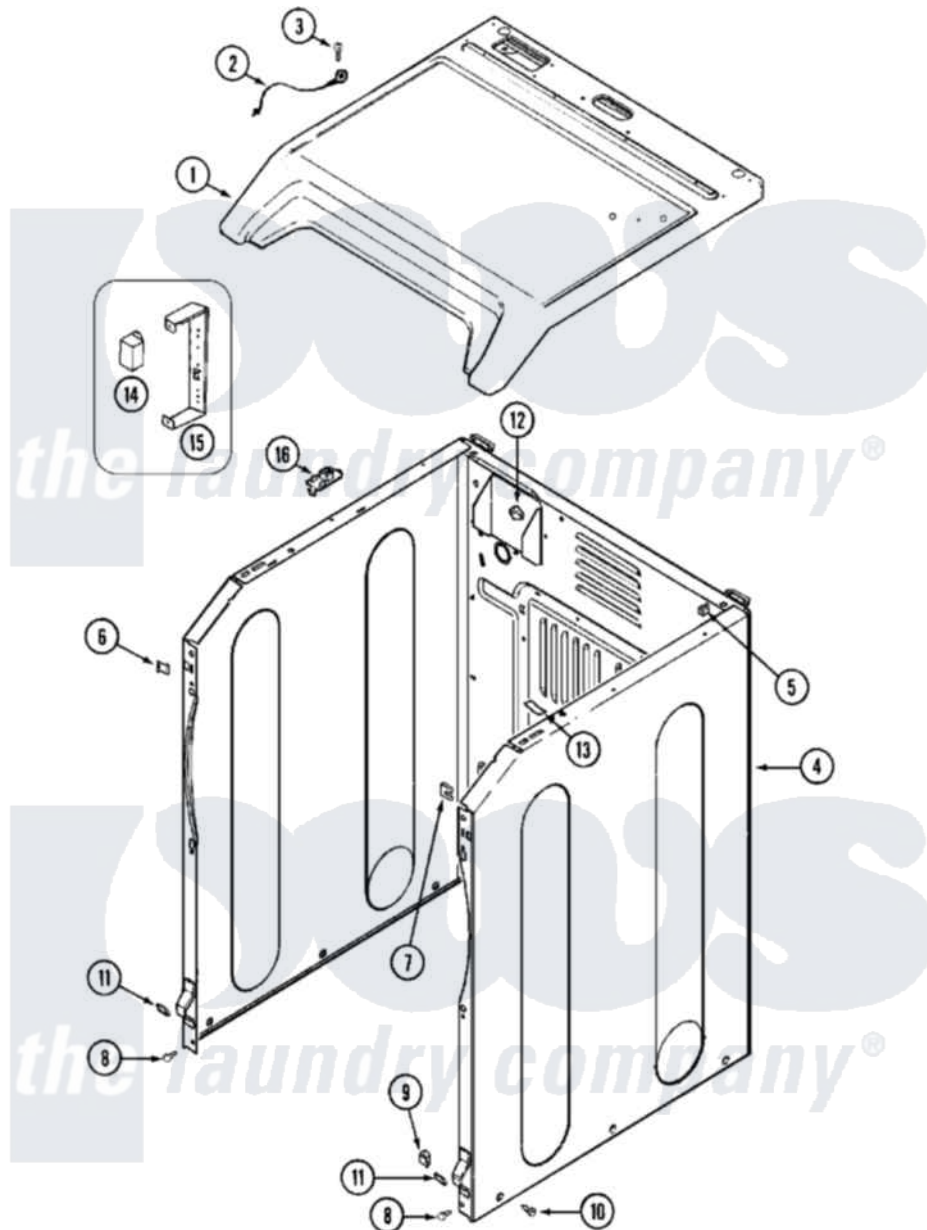

Maytag MDG14PNAGW 02 - CABINET-FRONT

Maytag [Commercial Maytag MDG14PNAGW Dryer Parts](#) Parts Diagram 02 - CABINET-FRONT
 Click on the part number to view part

Item	Original Part Number	Replaced By	Status	Part Description
001	33001865			Cover, Top
"	33002627			Cover, Top
002	22001959			Wire, Ground
003	210186	3370225		Screw
004	22003639			Cabinet Assembly
"	NLA		Not Available	CABINET (WHT)
005	310933	33002194		Nut, Speed
006	22002049			Clip Note: Clip, Front Panel
007	213280	204439		Screw And Fstner Assembly
008	22001995			Screw Note: Screw, Tumbler Front And Shroud
009	Y310376			Clip, Door Switch Harness
010	213007			Xfor Cabinet See Cabinet, Back
"	22003409	213007		Xfor Cabinet See Cabinet, Back
011	22002239			Clip, Front Panel

012	NLA	Not Available	BRACKET, TERMINAL BLOCK----NA
"	Y310376		Clip, Door Switch Harness
013	33001836		Strap, Top Cover Support
014	206824	W10133335	Relay, Motor
015	314627		Bracket, Relays
"	Y251119	3177991	Screw
016	33001872	33002891	Pin, Locator