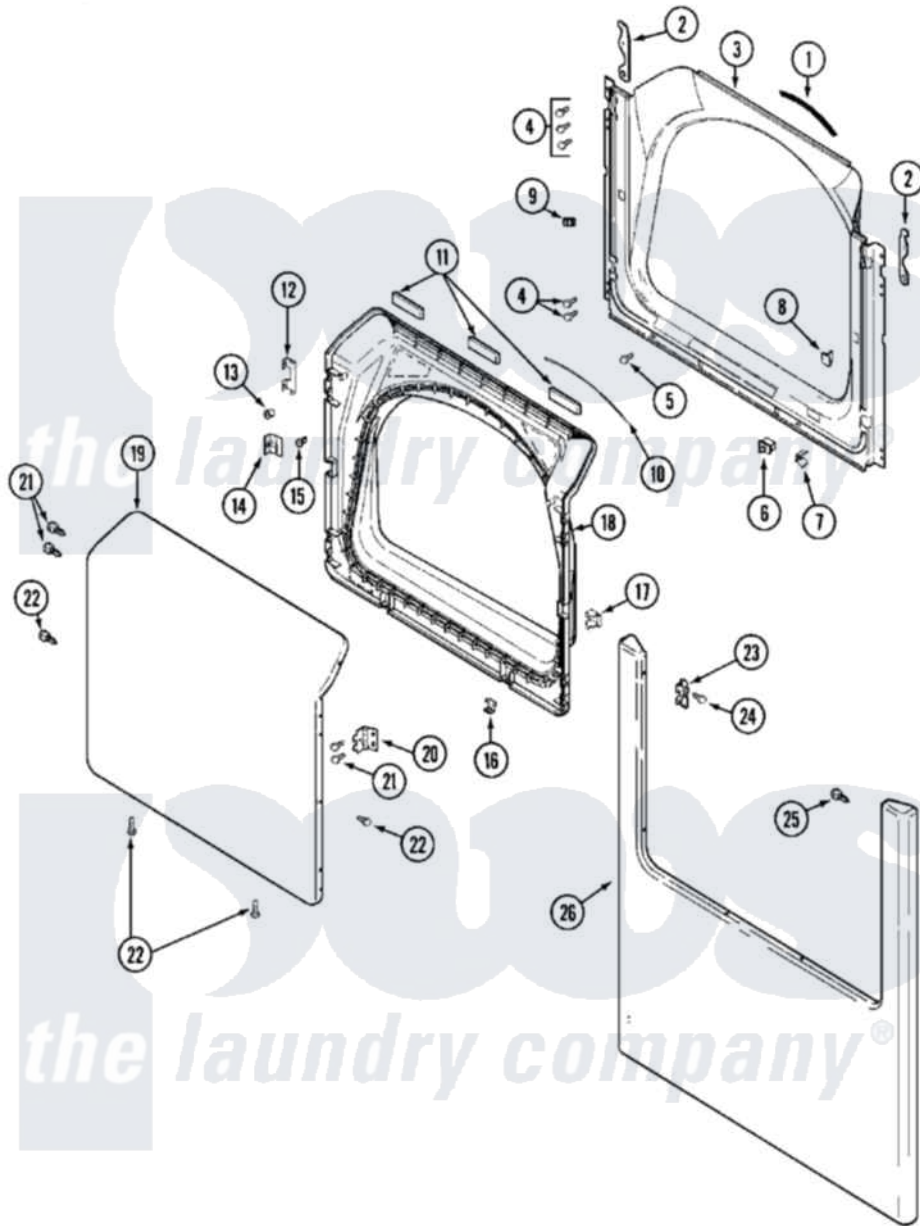

Maytag MDG14PNAGW 03 - DOOR

Maytag [Commercial Maytag MDG14PNAGW Dryer Parts](#) Parts Diagram 03 - DOOR
 Click on the part number to view part

Item	Original Part Number	Replaced By	Status	Part Description
001	33001767			Seal, Shroud
002	22002247	33002597		Hook, Security
003	33002033			Shroud
004	22001995			Screw Note: Screw, Tumbler Front And Shroud
005	33001768			Screw, Shroud Note: Screw, Shroud And Outlet Duct
006	33001436			Switch, Door
007	33001760			Bracket, Hinge
008	NLA		Not Available	PLUG, DOOR CATCH
009	Y304578	LA-1003		Door Catch Kit
010	33002094			Seal, Door
011	33001268		Not Available	PAD, DOOR
012	22002038			Clip, Door
013	33001771			Bushing, Inner Door
014	33001793			Bracket, Strike
015	33001761			Strike, Door

016	22002039		Clip, Door
017	33001763		Plug, Inner Door
018	33001750		Door, Inner/ W Seal
019	22001979		Door, Outer
"	33001893	Not Available	LABEL, OPEN DOOR (DRYER)
020	33001759		Hinge, Door
021	22002062	98006631	Screw
022	22002063		Screw No.8-18AB Wafer Head
023	33001764		Cover, Hinge Hole
024	33001846		Screw, Hinge Hole Cover
025	22002243		Screw, Front Panel And Hinge
"	22002244		Clip, Grounding
026	22002239		Clip, Front Panel
"	22002241	22002836	Panel, Front