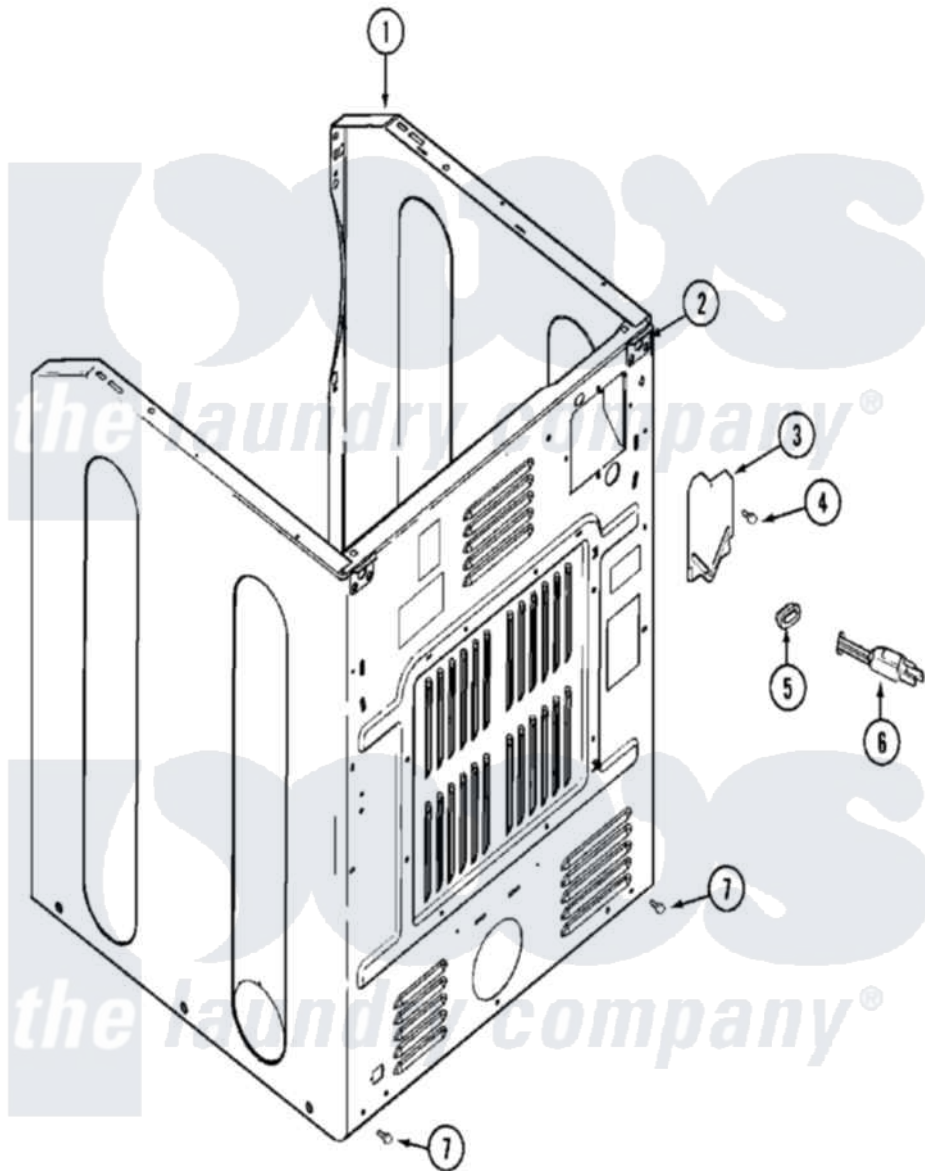

Maytag MDG14PNAGW 04 - CABINET-REAR

Maytag [Commercial Maytag MDG14PNAGW Dryer Parts](#) Parts Diagram 04 - CABINET-REAR
 Click on the part number to view part

Item	Original Part Number	Replaced By	Status	Part Description
001	NLA		Not Available	CABINET (WHT)
002	22001995			Screw Note: Screw, Tumbler Front And Shroud
"	22003367	22004095		Hinge, Plastic
"	NLA		Not Available	BRACKET, CABINET HINGE
003	33001795			Cover, Terminal Block
004	22001995			Screw Note: Screw, Tumbler Front And Shroud
005	216183			Grommet, Cord Export
"	22002532	216183		Grommet, Cord Export
006	208749		Not Available	CORD, POWER (EXPORT)
"	22001558			Cord, Power
"	33001819		Not Available	CORD, POWER (AS WRAPPED)
007	22001995			Screw Note: Screw, Tumbler Front And Shroud