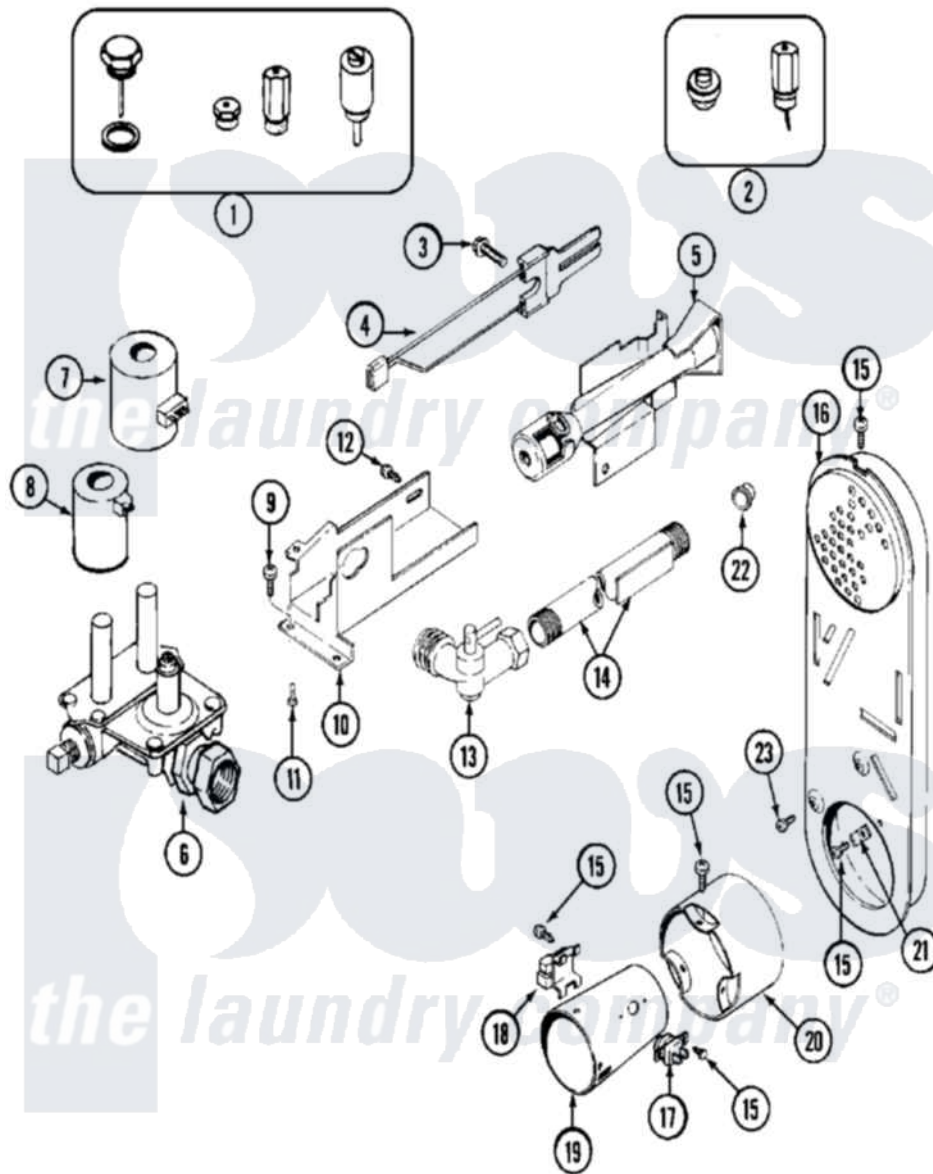

Maytag MDG14PNAGW 05 - GAS VALVE

Maytag [Commercial Maytag MDG14PNAGW Dryer Parts](#) Parts Diagram 05 - GAS VALVE
 Click on the part number to view part

Item	Original Part Number	Replaced By	Status	Part Description
001	Y308378	W10402145		LP Gas Con
002	Y308377		Not Available	CONVERSION KIT (LP TO NATURAL)
003	304971			Screw Note: Screw, Igniter
004	304970	4391996		Ignitor
005	33001247	33002793		Burner Assembly
006	307927			Valve, Gas
007	306106			Coil, Holding And Booster-W
008	306105	694540		Coil, 60 Hz
009	Y313561			Screw----NA
010	NLA		Not Available	BRACKET, GAS VALVE----NA
011	314082	90767		Screw, 8A X 3/8 HeX Washer Head Tapping
"	314568	Y313559		Screw
012	22001995			Screw Note: Screw, Tumbler Front And Shroud
013	33001842	3406051		Elbow Union Assembly

014	33001735		Pipe And Bracket Assembly Series 18 Not Needed Use Vavle
015	211294	90767	Screw, 8A X 3/8 HeX Washer Head Tapping
016	33001810	Not Available	DUCT ASSY., INLET (GAS) NOTE: INLET DUCT ASSEMBLY
017	303395		Thermostat, Hi-Limit
018	Y303377	338906	Radiant, Sensor
019	33001946		Cone Assembly, Combustion
020	NLA	Not Available	CONE, EXTENSION (COMBUSTION)
021	Y312890		Retainer, Heater Chamber
022	33001693		Cap, Gas Pipe
023	22001996	3370225	Screw