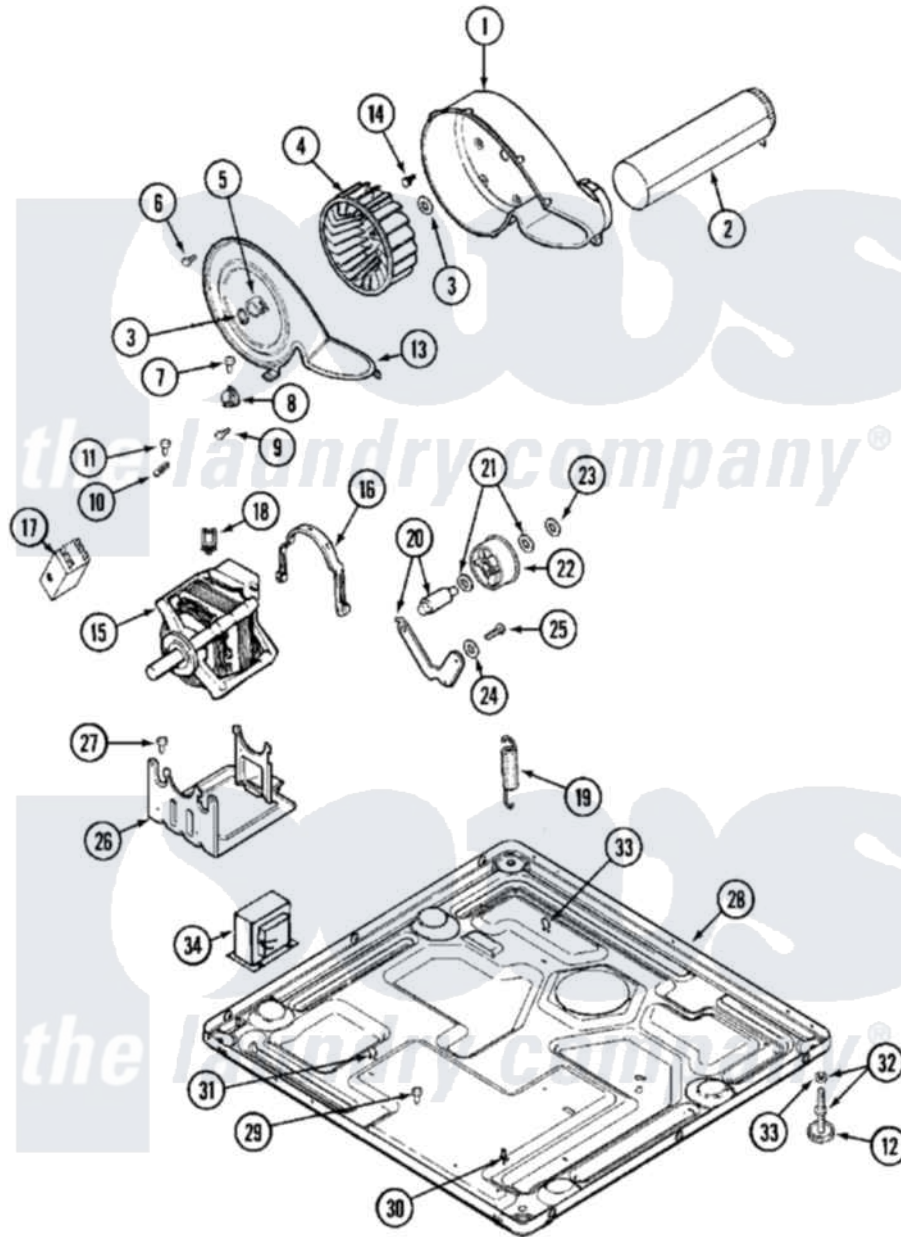

Maytag MDG14PNAGW 06 - MOTOR DRIVE

Maytag Commercial Maytag MDG14PNAGW Dryer Parts Parts Diagram 06 - MOTOR DRIVE
 Click on the part number to view part

Item	Original Part Number	Replaced By	Status	Part Description
001	33001789			Housing, Blower
002	22001995			Screw Note: Screw, Tumbler Front And Shroud
"	33001800			Duct Assembly, Exhaust
003	410233	9703438		Ring-Retrn
004	33001790			Wheel, Blower
005	312967			Clamp, Blower Housing
006	33001855	33002917		Screw, No.10-16
007	Y313561			Screw---NA
008	303392			Thermostat, Cycling
"	33303391			Thermostat, Cycling
009	22001996	3370225		Screw
010	33001762			Fuse, Thermal
011	NLA		Not Available	SCREW, THERMAL CUT-OFF
012	Y314137			Foot, Rubber
013	33001796	33002711		Cover, Blower Housing
014	314818	1163839		Screw

015	33001945	W10197708	Motor-Drve
"	33002463	W10197708	Motor-Drve
"	33002479	W10197708	Motor-Drve
016	Y015825		Clip, Motor To Motor Support
017	NLA	Not Available	SWITCH, MOTOR
018	Y310376		Clip, Door Switch Harness
019	33001754	33002459	Assembly, Spring And Plug
"	33002460	33002459	Assembly, Spring And Plug
"	33002461		Plug For Spring
020	33001840	6-3705180	Idler Arm
021	Y312527		Washer, Idler Shaft
022	33001783	6-3700340	BearIng- I
023	312958	354987	Ring, Retaining
024	315772		Sleeve, Idler Arm
025	Y014874		Screw, Idler Arm And Sleeve
026	Y313561		Screw----NA
"	33001752	33002817	Motor Support, Offset
"	33002466	33002817	Motor Support, Offset
027	Y313561		Screw----NA
028	33002622		Base,
"	NLA	Not Available	BASE
029	22001078	3177991	Screw
030	315471	22003298	Retainer, Wire
031	410490		Spring, Retainer Wire Harness
032	Y305086		Adjustable Leg And Nut
033	Y052740	62739	Nut, Lock
034	211294	90767	Screw, 8A X 3/8 HeX Washer Head Tapping
"	33001821		Transformer
"	33001948		Transformer Lower
"	Y313559		Screw