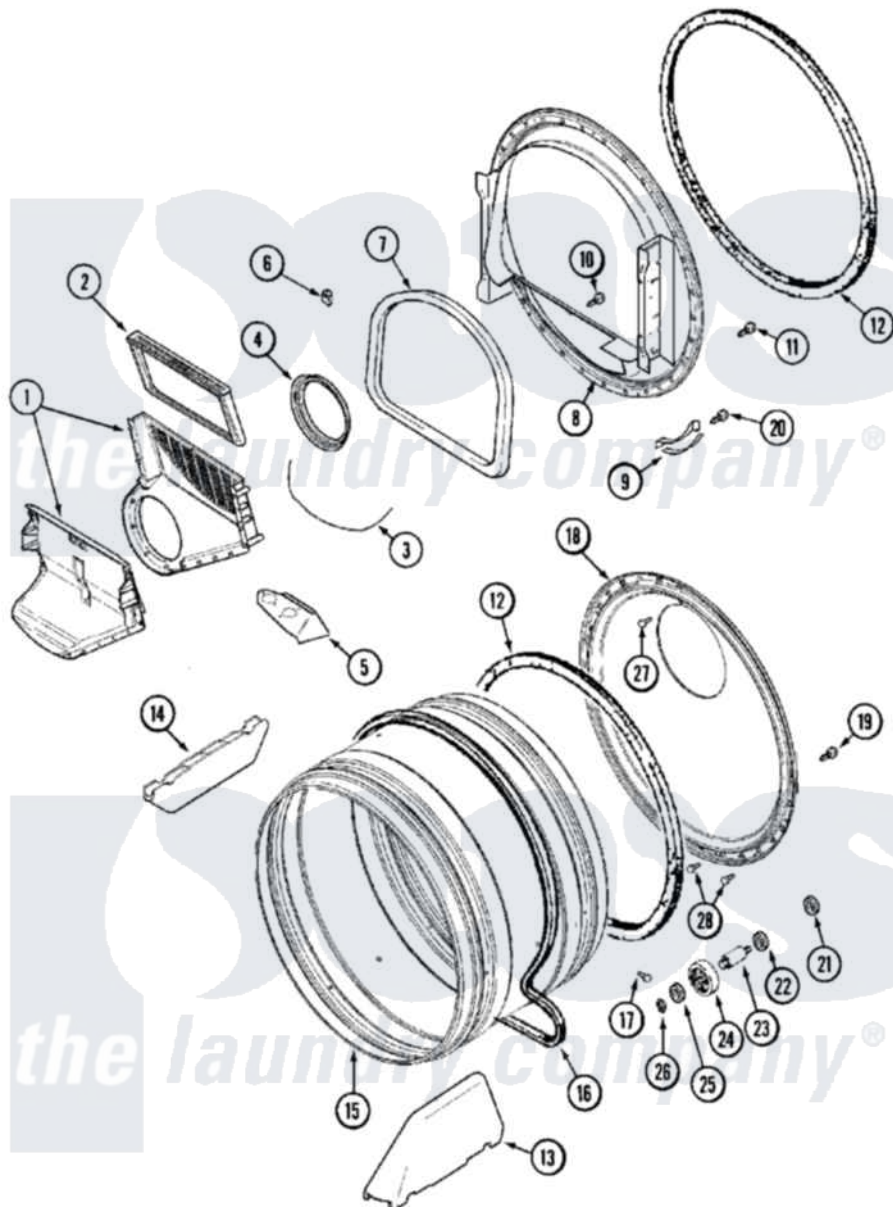

Maytag MDG14PNAGW 08 - TUMBLER

Maytag [Commercial Maytag MDG14PNAGW Dryer Parts](#) Parts Diagram 08 - TUMBLER
 Click on the part number to view part

Item	Original Part Number	Replaced By	Status	Part Description
001	33001799			Outlet Duct Assembly Note: Outlet Duct Assembly
002	33001804	33002790		Lint Filter
003	NLA		Not Available	SEAL, OUTLET DUCT
004	33001758	33002560		Seal, Blower
005	33001837			Cover, Thermostat
006	Y310376			Clip, Door Switch Harness
007	33001767			Seal, Shroud
008	33001802			Front, Tumbler
009	306508			Tumbler Bearing Kit ----W
010	NLA		Not Available	SCREW, OUTLET DUCT (PHILLIPS)
011	33001855	33002917		Screw, No.10-16
012	33001807			Seal, Tumbler
013	33001756	33002032		Baffle
014	33001755			Baffle
015	33001794	33001889		Tumbler

016	33001777	33002535	V-Belt
017	33001788	33002973	Screw, No.9-15 X 1.00 Hx WS
018	33001801		Back, Tumbler
019	33002190		SCrew, C BraCe, BraCket, Cabinet
020	210720		Rivet, Bearing To Tumbler Fmt
021	33001443		Nut, Hex
022	Y313347	312535	Washer, Vault Mounting Brk.
023	Y312948	6-3129480	Shaft- Tumbler
024	Y303373	12001541	Drum Roller/Washer Assembly--W
025	312535		Washer, Vault Mounting Brk.
026	410233	9703438	Ring-Retrn
027	210932		Screw, No.8 X 9/16 Ctsk Note: Screw, Inlet Duct
028	22001996	3370225	Screw