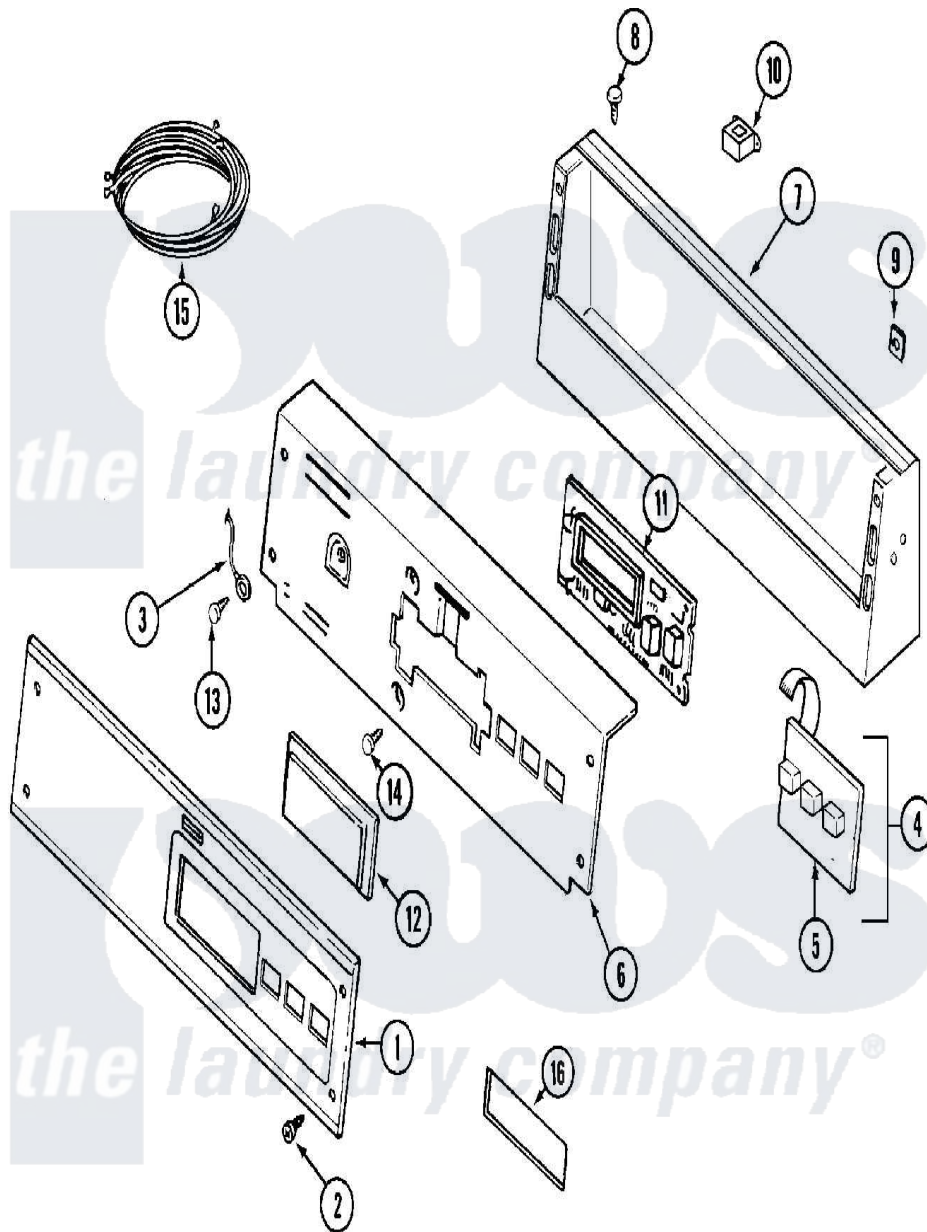

Maytag MDG14PNAWW 01 - CONTROL PANEL

Maytag Commercial Maytag MDG14PNAWW Dryer Parts Parts Diagram 01 - CONTROL PANEL
 Click on the part number to view part

Item	Original Part Number	Replaced By	Status	Part Description
001	NLA		Not Available	PANEL, CONTROL
002	215506			Screw, Control Panel Overlay
003	22001959			Wire, Ground
004	215527	W10140652		Screw, 6-20 X 1/2
"	306694			Backup Plate With Switch
005	215517	W10131113		Push Button
006	22001511	22002954		Deflector, Water
"	33001956	W10124215		Bracket, Control
"	33002523			Bracket, Back
007	22003101			Console
"	33001957			Console
008	22001996	3370225		Screw
009	215003			Fastener, Panel And Bracket
010	211251			Screw, Transformer
"	22001419			Nut, Transformer
"	22001960			Transformer

011	33001204		Stand-Off, Ccontrol Board
"	33001746	W10130081	Control Board
"	912077		Locknut, Reader Harness
012	22001962	W10131114	Cover, Display
013	211252		Screw, Ground Wire
014	215526		Screw, Circuit Board
015	33001856		Reader Harness Kit
"	33001878		Wire Harness, Main
"	NLA	Not Available	WIRE HARNESS, MAIN
016	22001976		Bezel
017	33002090		Harness, Service