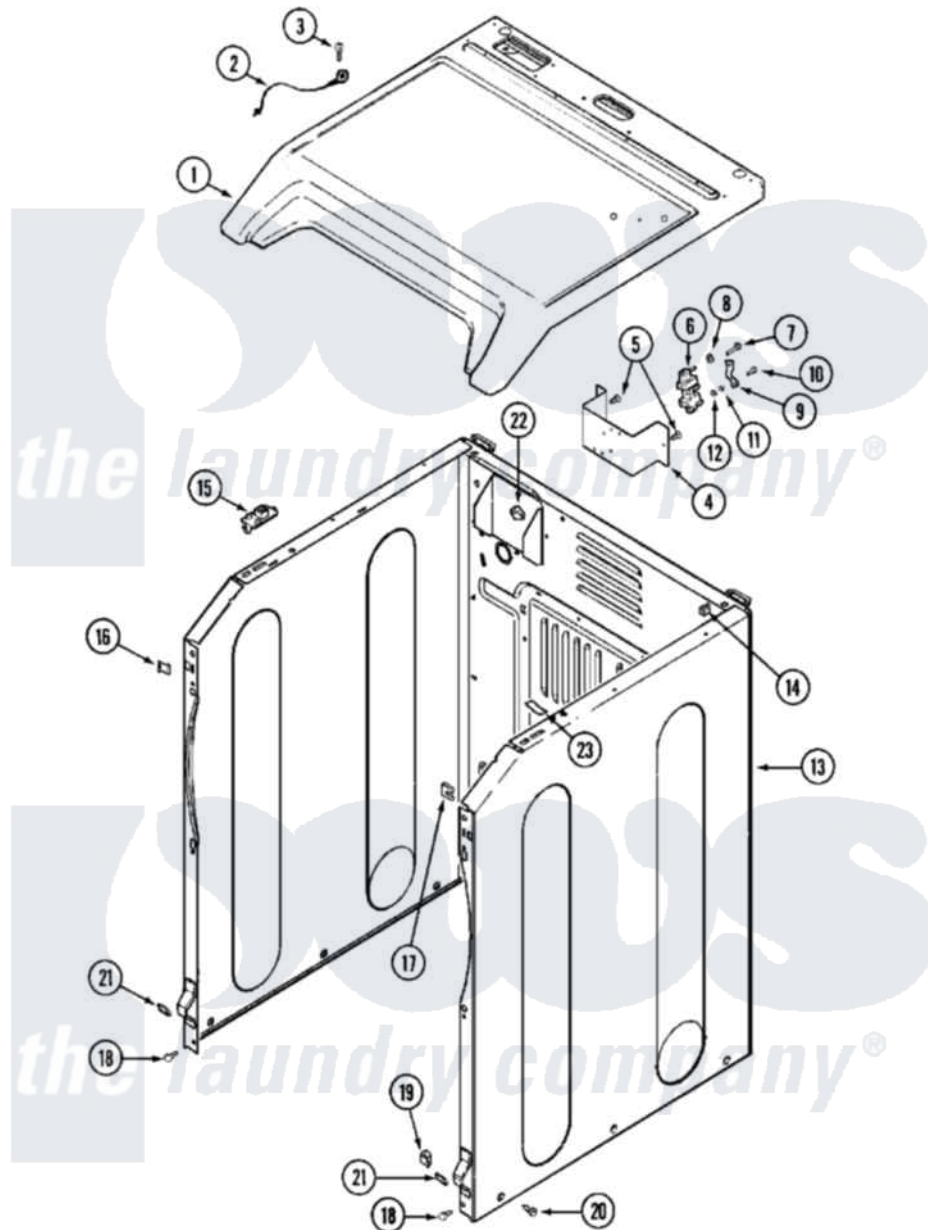

Maytag MDG14PNAWW 02 - CABINET-FRONT

Maytag Commercial Maytag MDG14PNAWW Dryer Parts Parts Diagram 02 - CABINET-FRONT
 Click on the part number to view part

Item	Original Part Number	Replaced By	Status	Part Description
001	33001865			Cover, Top
"	33002627			Cover, Top
002	22001959			Wire, Ground
003	210186	3370225		Screw
004	NLA		Not Available	BRACKET, TERMINAL BLOCK---NA
005	22001995			Screw Note: Screw, Tumbler Front And Shroud
006	33001244			Block, Terminal
007	Y312209	W10001200		Screw
008	Y311270			Washer, Terminal Block
009	Y312184			Strap, Grounding
010	NLA		Not Available	SCREW, GROUND STRAP
011	311484	112432		Nut
012	311093			Washer, Terminal Connection
013	22003639			Cabinet Assembly
"	33002626			Cabinet, Assembly

"	NLA	Not Available	CABINET (WHT)
014	310933	33002194	Nut, Speed
015	33001872	33002891	Pin, Locator
016	22002049		Clip Note: Clip, Front Panel
017	213280	204439	Screw And Fstner Assembly
018	22001995		Screw Note: Screw, Tumbler Front And Shroud
019	Y310376		Clip, Door Switch Harness
020	213007		Xfor Cabinet See Cabinet, Back
"	22003409	213007	Xfor Cabinet See Cabinet, Back
021	213280	204439	Screw And Fstner Assembly
"	22002239		Clip, Front Panel
022	33002073	Y310376	Clip, Door Switch Harness
023	33001836		Strap, Top Cover Support