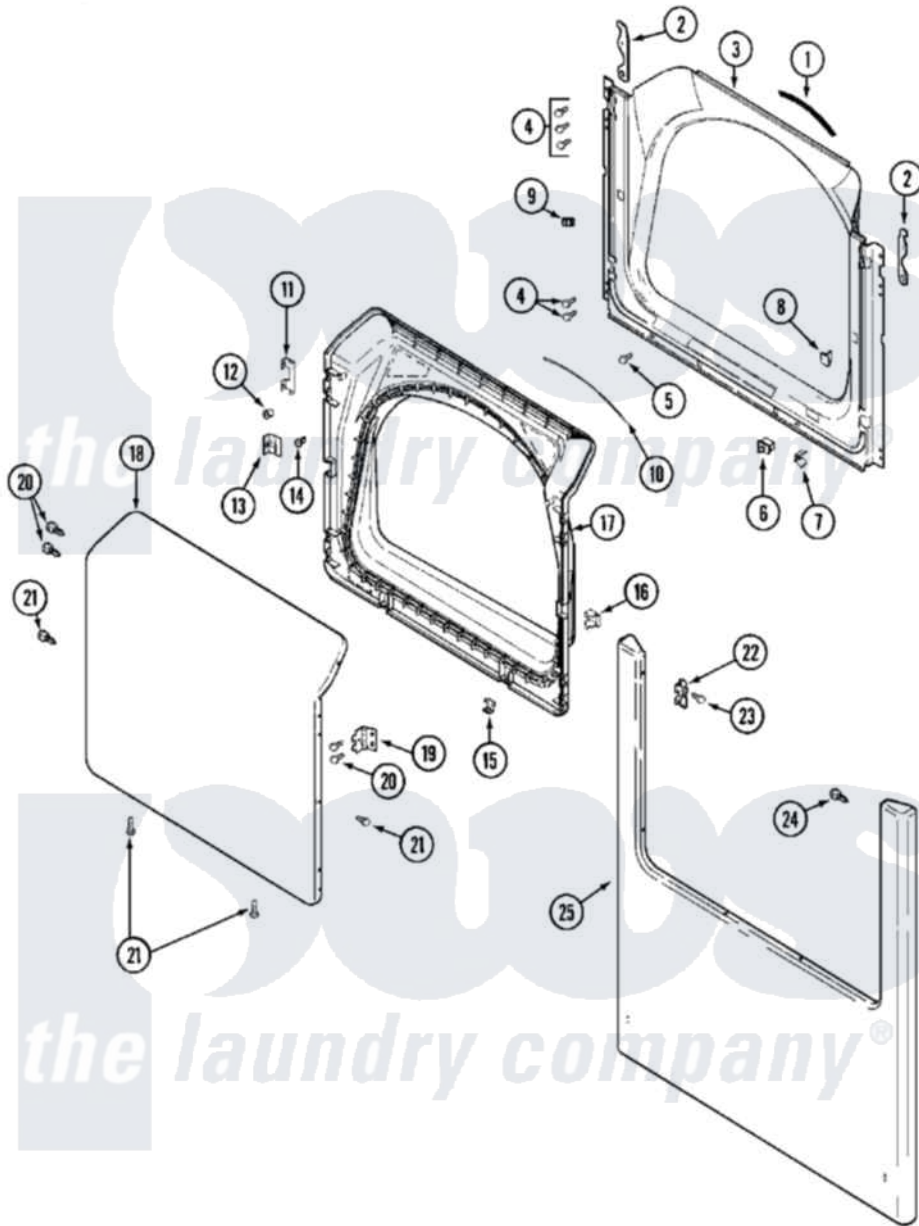

Maytag MDG14PNAWW 03 - DOOR

Maytag Commercial Maytag MDG14PNAWW Dryer Parts Parts Diagram 03 - DOOR
 Click on the part number to view part

Item	Original Part Number	Replaced By	Status	Part Description
001	33001767			Seal, Shroud
002	22002247	33002597		Hook, Security
003	33001778			Shroud
004	22001995			Screw Note: Screw, Tumbler Front And Shroud
005	33001768			Screw, Shroud Note: Screw, Shroud And Outlet Duct
006	33001509	W10169313		Switch-Dor
007	33001760			Bracket, Hinge
008	NLA		Not Available	PLUG, DOOR CATCH
009	Y304578	LA-1003		Door Catch Kit
010	33002094			Seal, Door
011	22002038			Clip, Door
012	33001771			Bushing, Inner Door
013	33001793			Bracket, Strike
014	33001761			Strike, Door
015	22002039			Clip, Door

016	33001763		Plug, Inner Door
017	33001750		Door, Inner/ W Seal
018	22001979		Door, Outer
019	33001759		Hinge, Door
020	22002062	98006631	Screw
021	22002063		Screw No.8-18AB Wafer Head
022	33001764		Cover, Hinge Hole
023	33001846		Screw, Hinge Hole Cover
024	22002243		Screw, Front Panel And Hinge
"	22002244		Clip, Grounding
025	22002239		Clip, Front Panel
"	22002241	22002836	Panel, Front