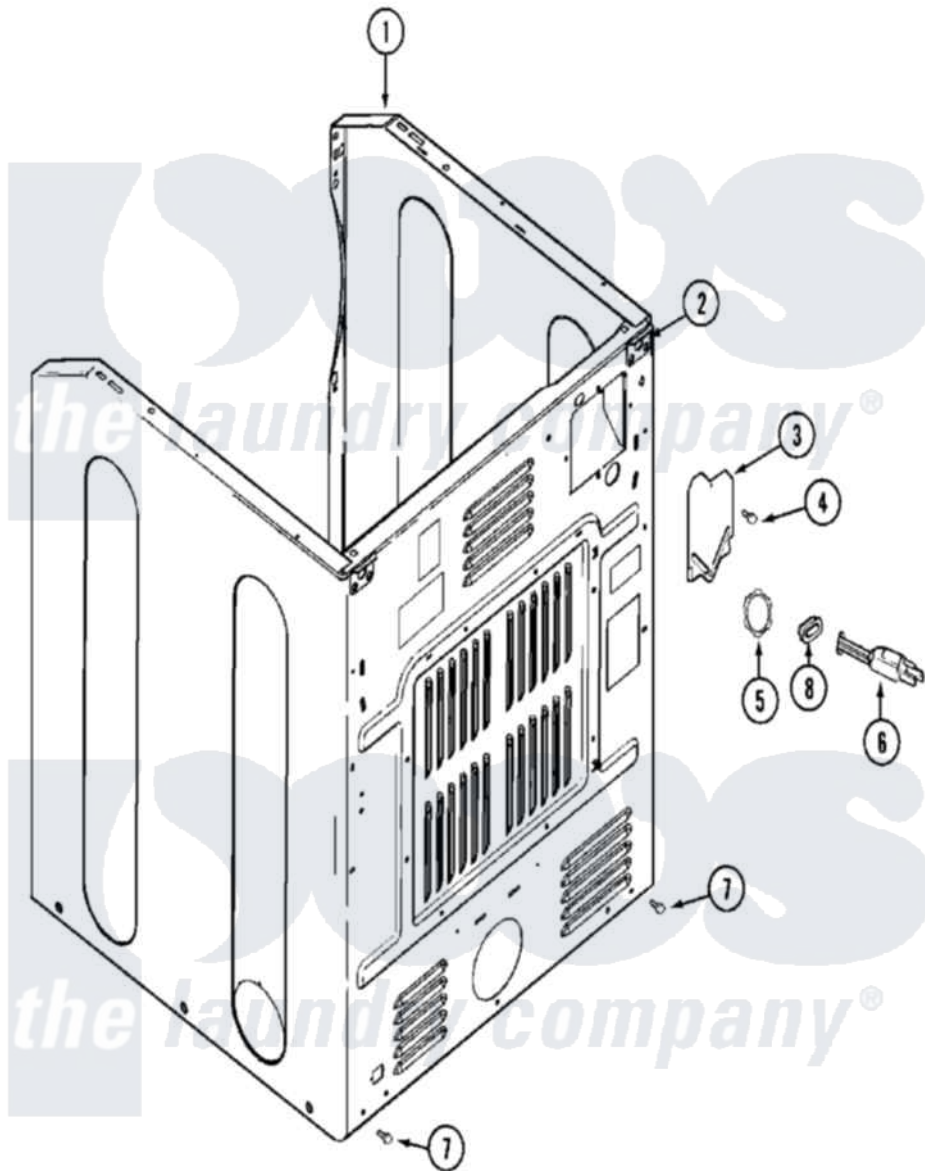

Maytag MDG14PNAWW 04 - CABINET-REAR

Maytag [Commercial Maytag MDG14PNAWW Dryer Parts](#) Parts Diagram 04 - CABINET-REAR
 Click on the part number to view part

Item	Original Part Number	Replaced By	Status	Part Description
001	22003639			Cabinet Assembly
"	33002626			Cabinet, Assembly
"	NLA		Not Available	CABINET (WHT)
002	22001995			Screw Note: Screw, Tumbler Front And Shroud
"	22003367	22004095		Hinge, Plastic
"	NLA		Not Available	BRACKET, CABINET HINGE
003	33001795			Cover, Terminal Block
004	22001995			Screw Note: Screw, Tumbler Front And Shroud
005	33001425			Locknut, Eared For Canadian
006	22001178	22003062		Cord, Power
"	305168	33002916		Power Cord, Canadian 240V
007	22001995			Screw Note: Screw, Tumbler Front And Shroud
008	33002053	211881		Grommet, Cord Part Not Used- Gas Models Only