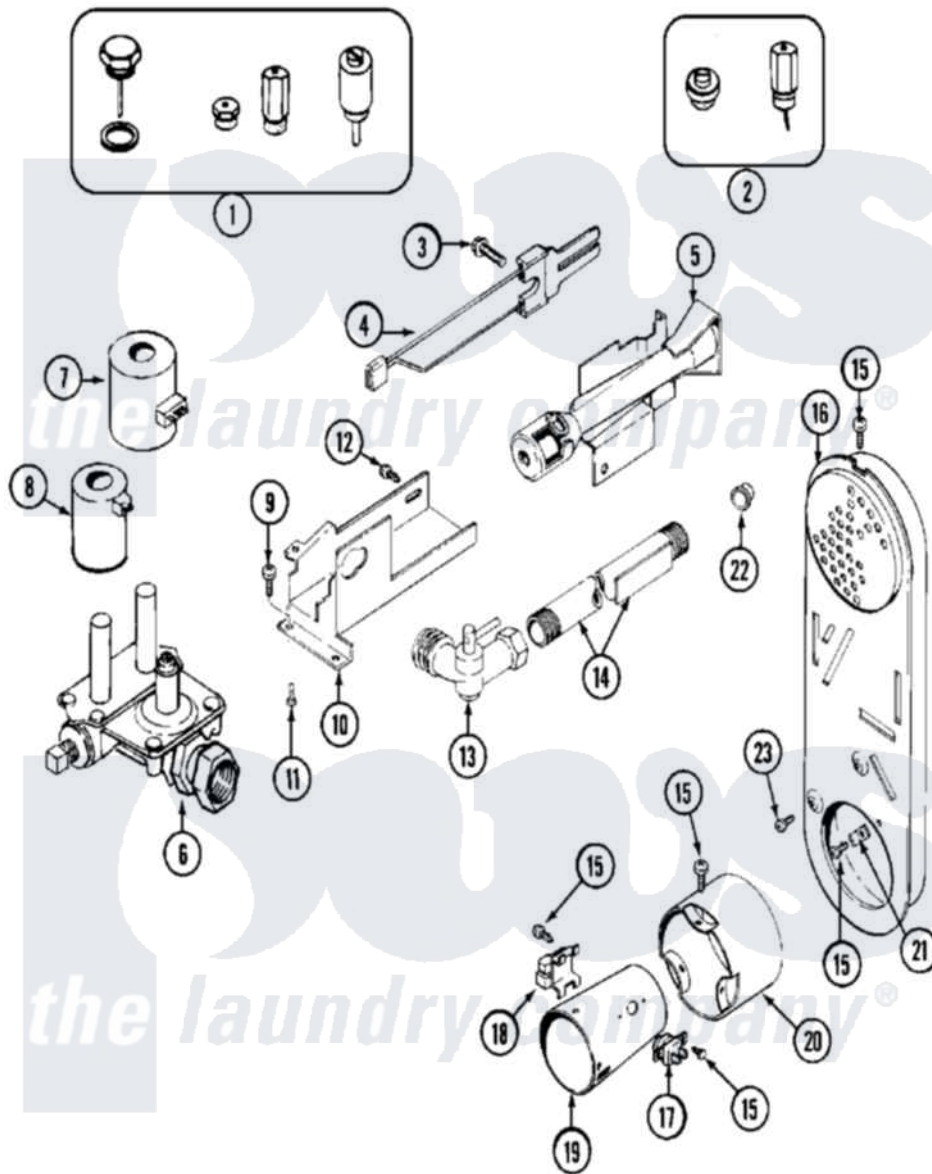

Maytag MDG14PNAWW 05 - GAS VALVE

Maytag [Commercial Maytag MDG14PNAWW Dryer Parts](#) Parts Diagram 05 - GAS VALVE
 Click on the part number to view part

Item	Original Part Number	Replaced By	Status	Part Description
001	Y308378	W10402145		LP Gas Con
002	Y308377		Not Available	CONVERSION KIT (LP TO NATURAL)
003	304971			Screw Note: Screw, Igniter
004	304970	4391996		Ignitor
005	33001247	33002793		Burner Assembly
006	308345			Valve, Gas
007	306106			Coil, Holding And Booster-W
008	306105	694540		Coil, 60 Hz
009	Y313561			Screw----NA
010	NLA		Not Available	BRACKET, GAS VALVE----NA
011	314082	90767		Screw, 8A X 3/8 HeX Washer Head Tapping
"	314568	Y313559		Screw
012	22001995			Screw Note: Screw, Tumbler Front And Shroud
013	33001842	3406051		Elbow Union Assembly

"	Y303349		Angle Shut-Off, Gas Valve
014	33001735		Pipe And Bracket Assembly Series 18 Not Needed Use Vavle
015	211294	90767	Screw, 8A X 3/8 HeX Washer Head Tapping
016	33001810	Not Available	DUCT ASSY., INLET (GAS) NOTE: INLET DUCT ASSEMBLY
017	305169		Thermostat, Hi-Limit Gas
018	Y303377	338906	Radiant, Sensor
019	33001835		Cone Assembly, Combustion
020	Y303841		Cone, Extension
021	Y312890		Retainer, Heater Chamber
022	33001693		Cap, Gas Pipe
023	22001996	3370225	Screw