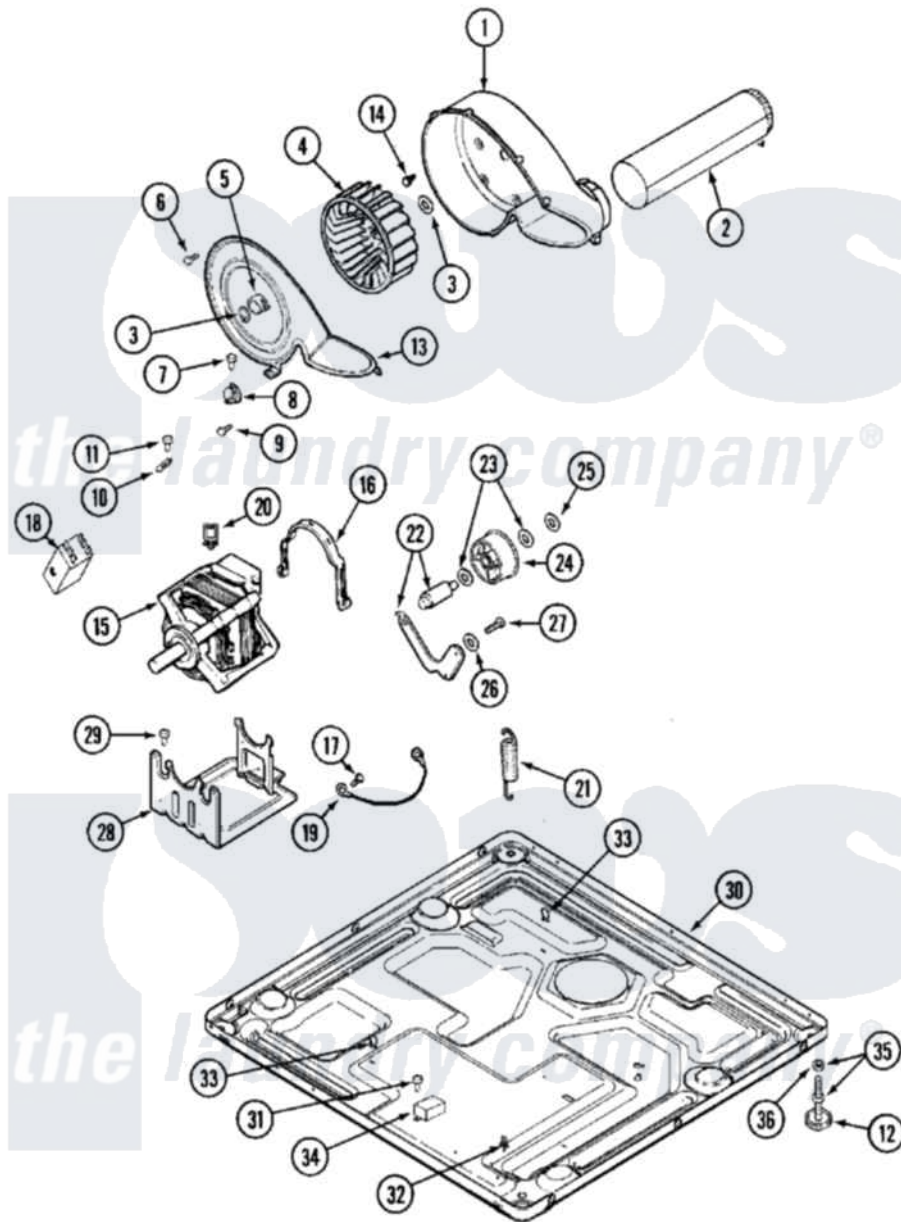

Maytag MDG14PNAWW 06 - MOTOR DRIVE

Maytag [Commercial Maytag MDG14PNAWW Dryer Parts](#) Parts Diagram 06 - MOTOR DRIVE
 Click on the part number to view part

Item	Original Part Number	Replaced By	Status	Part Description
001	33001789			Housing, Blower
002	22001995			Screw Note: Screw, Tumbler Front And Shroud
"	33001800			Duct Assembly, Exhaust
003	410233	9703438		Ring-Retrn
004	33001790			Wheel, Blower
005	312967			Clamp, Blower Housing
006	33001855	33002917		Screw, No.10-16
007	Y313561			Screw---NA
008	303392			Thermostat, Cycling
"	33303391			Thermostat, Cycling
009	22001996	3370225		Screw
010	33001762			Fuse, Thermal
011	NLA		Not Available	SCREW, THERMAL CUT-OFF
012	Y314137			Foot, Rubber
013	33001796	33002711		Cover, Blower Housing
014	314818	1163839		Screw

015	33001853	33002478	Motor
"	33002237	33002478	Motor
"	33002462	33002478	Motor
"	33002478		Motor
016	Y015825		Clip, Motor To Motor Support
017	910343	488234	Screw 8-32 X 1/4
018	33001854	33002478	Motor
019	901220		Ground Wire
020	Y310376		Clip, Door Switch Harness
021	33001754	33002459	Assembly, Spring And Plug
"	33002157		Grommet
"	33002460	33002459	Assembly, Spring And Plug
"	33002461		Plug For Spring
022	33001782	6-3705180	Idler Arm
023	Y312527		Washer, Idler Shaft
024	33001783	6-3700340	BearIng- I
025	312958	354987	Ring, Retaining
026	315772		Sleeve, Idler Arm
027	Y014874		Screw, Idler Arm And Sleeve
028	Y313561		Screw----NA
"	33001752	33002817	Motor Support, Offset
"	33002466	33002817	Motor Support, Offset
029	Y313561		Screw----NA
030	33002622		Base,
"	NLA	Not Available	BASE
031	22001078	3177991	Screw
032	315471	22003298	Retainer, Wire
033	410490		Spring, Retainer Wire Harness
034	306199		Relay, Heater
035	Y305086		Adjustable Leg And Nut
036	Y052740	62739	Nut, Lock