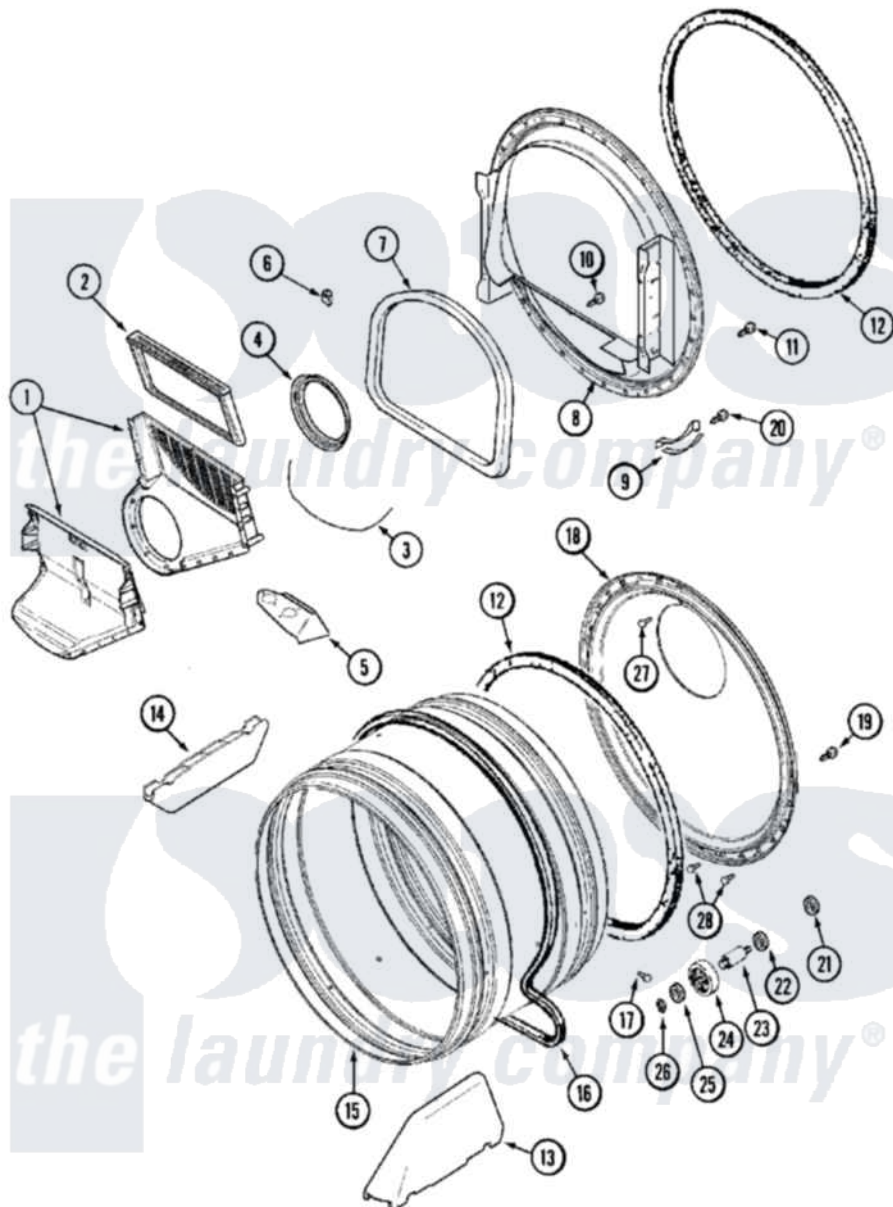

# Maytag MDG14PNAWW 08 - TUMBLER

Maytag [Commercial Maytag MDG14PNAWW Dryer Parts](#) Parts Diagram 08 - TUMBLER  
 Click on the part number to view part

Item	Original Part Number	Replaced By	Status	Part Description
001	<a href="#">33001799</a>			Outlet Duct Assembly Note: Outlet Duct Assembly
002	33001804	<a href="#">33002790</a>		Lint Filter
003	NLA		Not Available	SEAL, OUTLET DUCT
004	33001758	<a href="#">33002560</a>		Seal, Blower
005	<a href="#">33001837</a>			Cover, Thermostat
006	<a href="#">Y310376</a>			Clip, Door Switch Harness
007	<a href="#">33001767</a>			Seal, Shroud
008	<a href="#">33001802</a>			Front, Tumbler
009	<a href="#">306508</a>			Tumbler Bearing Kit ----W
010	NLA		Not Available	SCREW, OUTLET DUCT (PHILLIPS)
011	33001855	<a href="#">33002917</a>		Screw, No.10-16
012	<a href="#">33001807</a>			Seal, Tumbler
013	33001756	<a href="#">33002032</a>		Baffle
014	<a href="#">33001755</a>			Baffle
015	33001794	<a href="#">33001889</a>		Tumbler

016	33001777	<a href="#">33002535</a>	V-Belt
017	33001788	<a href="#">33002973</a>	Screw, No.9-15 X 1.00 Hx WS
018	<a href="#">33001801</a>		Back, Tumbler
019	<a href="#">33002190</a>		SCrew, C BraCe, BraCket, Cabinet
020	<a href="#">210720</a>		Rivet, Bearing To Tumbler Fmt
021	<a href="#">33001443</a>		Nut, Hex
022	Y313347	<a href="#">312535</a>	Washer, Vault Mounting Brk.
023	Y312948	<a href="#">6-3129480</a>	Shaft- Tumbler
024	Y303373	<a href="#">12001541</a>	Drum Roller/Washer Assembly--W
025	<a href="#">312535</a>		Washer, Vault Mounting Brk.
026	410233	<a href="#">9703438</a>	Ring-Retr
027	<a href="#">210932</a>		Screw, No.8 X 9/16 Ctsk Note: Screw, Inlet Duct
028	22001996	<a href="#">3370225</a>	Screw