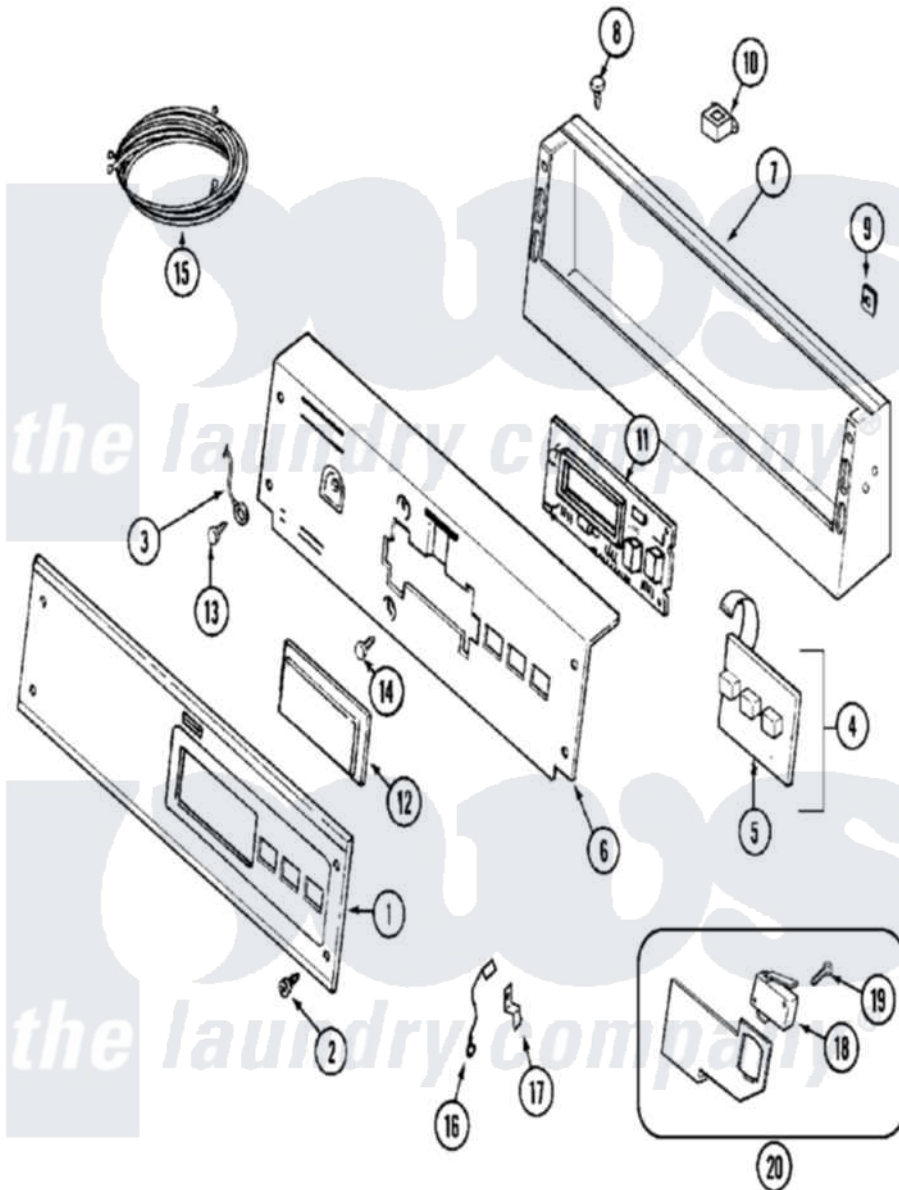

Maytag MDG14PNSAW 01 - CONTROL PANEL

Maytag Commercial Maytag MDG14PNSAW Dryer Parts Parts Diagram 01 - CONTROL PANEL
 Click on the part number to view part

Item	Original Part Number	Replaced By	Status	Part Description
001	NLA		Not Available	PANEL, CONTROL
002	215506			Screw, Control Panel Overlay
003	22001959			Wire, Ground
004	215527	W10140652		Screw, 6-20 X 1/2
"	33002165			Backup Plate W/Switch Assembly
005	215517	W10131113		Push Button
006	22001511	22002954		Deflector, Water
"	33001956	W10124215		Bracket, Control
"	33002523			Bracket, Back
007	22003101			Console
"	33001957			Console
008	22001996	3370225		Screw
009	215003			Fastener, Panel And Bracket
010	211251			Screw, Transformer
"	22001419			Nut, Transformer
"	22002139			Transformer

011	33001204		Stand-Off, Ccontrol Board
"	33001839	W10130081	Control Board
"	912077		Locknut, Reader Harness
012	22001962	W10131114	Cover, Display
013	211252		Screw, Ground Wire
014	215526		Screw, Circuit Board
015	33001953		Wire Harness, Main
"	33001973		Wire Harness, Main
"	33002090		Harness, Service
"	33002168		Wire Harness, Main
016	Y206081	W10116737	Lock
017	33002092	W10133266	Cam-Lock
018	22002367		Switch, Sensor
019	22002368		Screw, Sensor Switch Bracket
020	33002093		Bracket Assembly, Switch