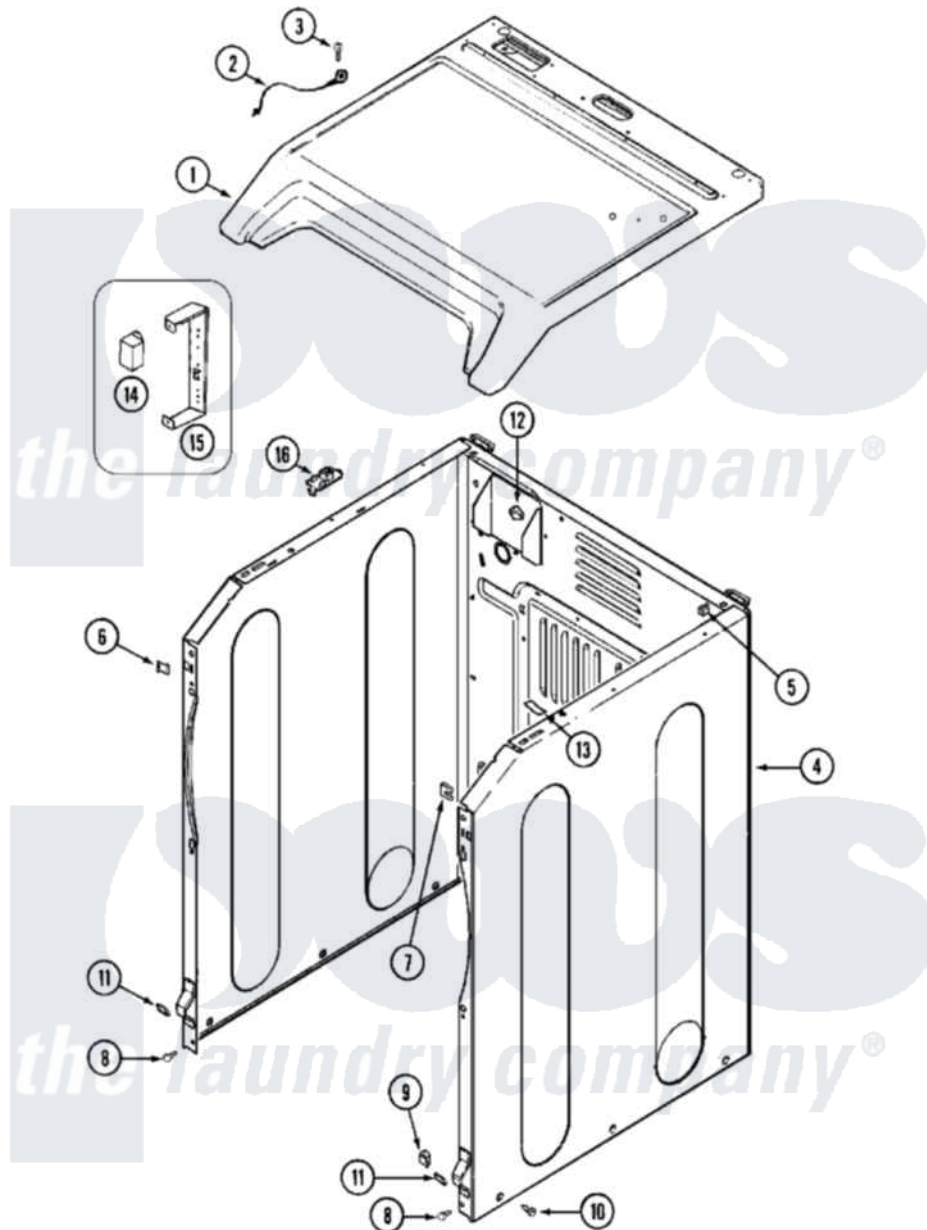

Maytag MDG14PNSAW 02 - CABINET-FRONT

Maytag [Commercial Maytag MDG14PNSAW Dryer Parts](#) Parts Diagram 02 - CABINET-FRONT
 Click on the part number to view part

Item	Original Part Number	Replaced By	Status	Part Description
001	33001865			Cover, Top
"	33002627			Cover, Top
002	22001959			Wire, Ground
003	210186	3370225		Screw
004	22003639			Cabinet Assembly
"	NLA		Not Available	CABINET (WHT)
005	310933	33002194		Nut, Speed
006	22002049			Clip Note: Clip, Front Panel
007	213280	204439		Screw And Fstner Assembly
008	22001995			Screw Note: Screw, Tumbler Front And Shroud
009	Y310376			Clip, Door Switch Harness
010	213007			Xfor Cabinet See Cabinet, Back
"	22003409	213007		Xfor Cabinet See Cabinet, Back
011	22002239			Clip, Front Panel

012	NLA	Not Available	BRACKET, TERMINAL BLOCK----NA
"	Y310376		Clip, Door Switch Harness
013	33001836		Strap, Top Cover Support
014	206824	W10133335	Relay, Motor
015	314627		Bracket, Relays
"	Y251119	3177991	Screw
016	33001872	33002891	Pin, Locator