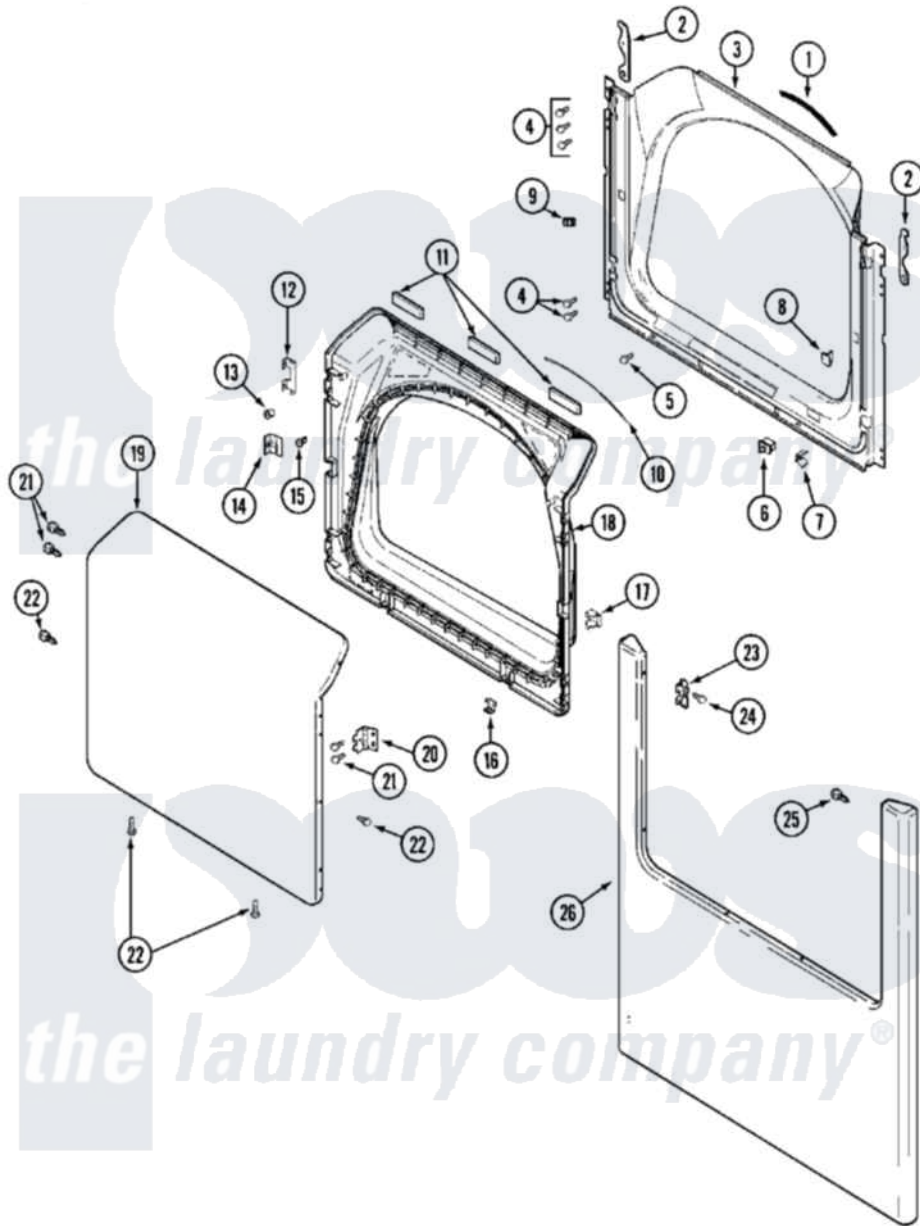

# Maytag MDG14PNSAW 03 - DOOR

Maytag [Commercial Maytag MDG14PNSAW Dryer Parts](#) Parts Diagram 03 - DOOR  
 Click on the part number to view part

Item	Original Part Number	Replaced By	Status	Part Description
001	<a href="#">33001767</a>			Seal, Shroud
002	22002247	<a href="#">33002597</a>		Hook, Security
003	<a href="#">33002033</a>			Shroud
004	<a href="#">22001995</a>			Screw Note: Screw, Tumbler Front And Shroud
005	<a href="#">33001768</a>			Screw, Shroud Note: Screw, Shroud And Outlet Duct
006	<a href="#">33001436</a>			Switch, Door
007	<a href="#">33001760</a>			Bracket, Hinge
008	NLA		Not Available	PLUG, DOOR CATCH
009	Y304578	<a href="#">LA-1003</a>		Door Catch Kit
010	<a href="#">33002094</a>			Seal, Door
011	33001268		Not Available	PAD, DOOR
012	<a href="#">22002038</a>			Clip, Door
013	<a href="#">33001771</a>			Bushing, Inner Door
014	<a href="#">33001793</a>			Bracket, Strike
015	<a href="#">33001761</a>			Strike, Door

016	<a href="#">22002039</a>		Clip, Door
017	<a href="#">33001763</a>		Plug, Inner Door
018	<a href="#">33001750</a>		Door, Inner/ W Seal
019	<a href="#">22001979</a>		Door, Outer
"	33001893	Not Available	LABEL, OPEN DOOR (DRYER)
020	<a href="#">33001759</a>		Hinge, Door
021	22002062	<a href="#">98006631</a>	Screw
022	<a href="#">22002063</a>		Screw No.8-18AB Wafer Head
023	<a href="#">33001764</a>		Cover, Hinge Hole
024	<a href="#">33001846</a>		Screw, Hinge Hole Cover
025	<a href="#">22002243</a>		Screw, Front Panel And Hinge
"	<a href="#">22002244</a>		Clip, Grounding
026	<a href="#">22002239</a>		Clip, Front Panel
"	22002241	<a href="#">22002836</a>	Panel, Front