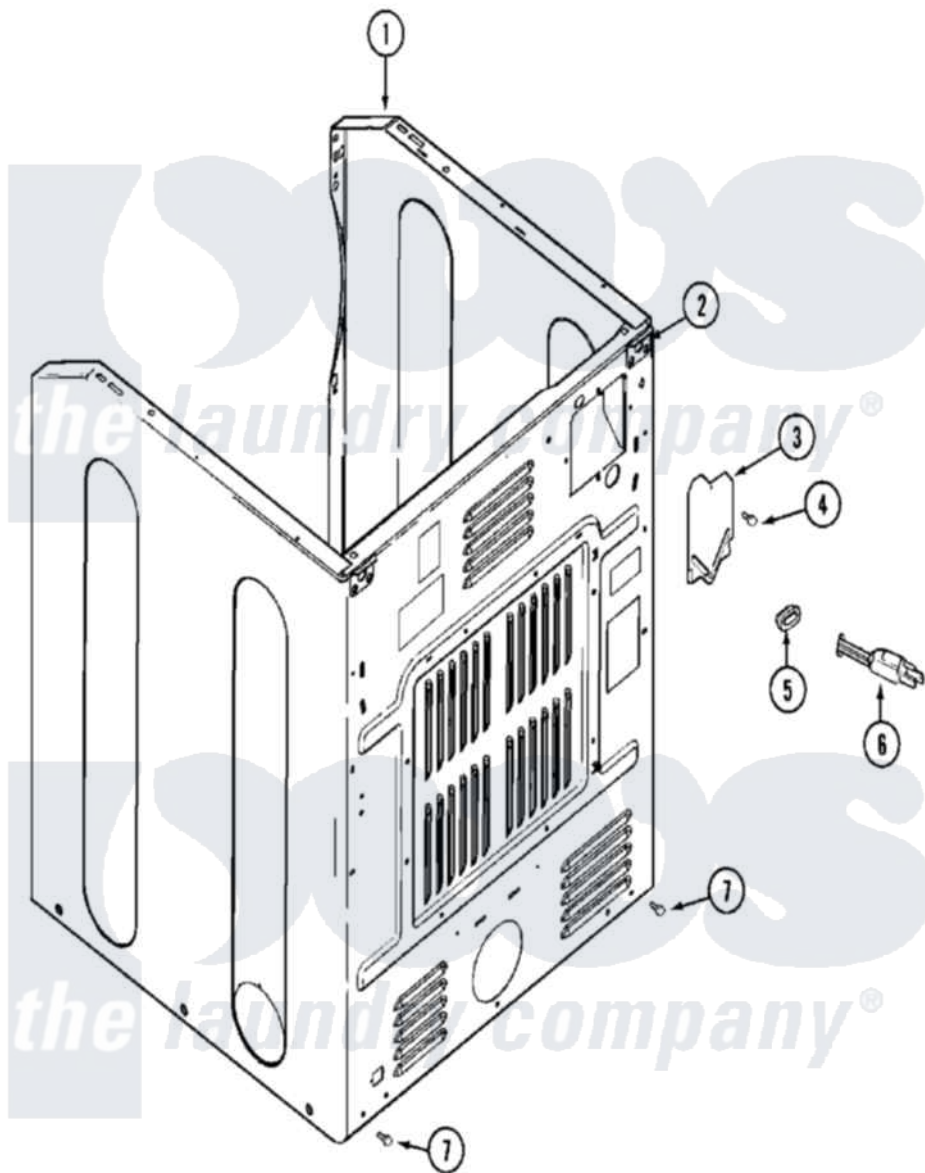

Maytag MDG14PNSAW 04 - CABINET-REAR

Maytag [Commercial Maytag MDG14PNSAW Dryer Parts](#) Parts Diagram 04 - CABINET-REAR
 Click on the part number to view part

Item	Original Part Number	Replaced By	Status	Part Description
001	NLA		Not Available	CABINET (WHT)
002	22001995			Screw Note: Screw, Tumbler Front And Shroud
"	22003367	22004095		Hinge, Plastic
"	NLA		Not Available	BRACKET, CABINET HINGE
003	33001795			Cover, Terminal Block
004	22001995			Screw Note: Screw, Tumbler Front And Shroud
005	216183			Grommet, Cord Export
"	22002532	216183		Grommet, Cord Export
006	208749		Not Available	CORD, POWER (EXPORT)
"	22001558			Cord, Power
"	33001819		Not Available	CORD, POWER (AS WRAPPED)
007	22001995			Screw Note: Screw, Tumbler Front And Shroud