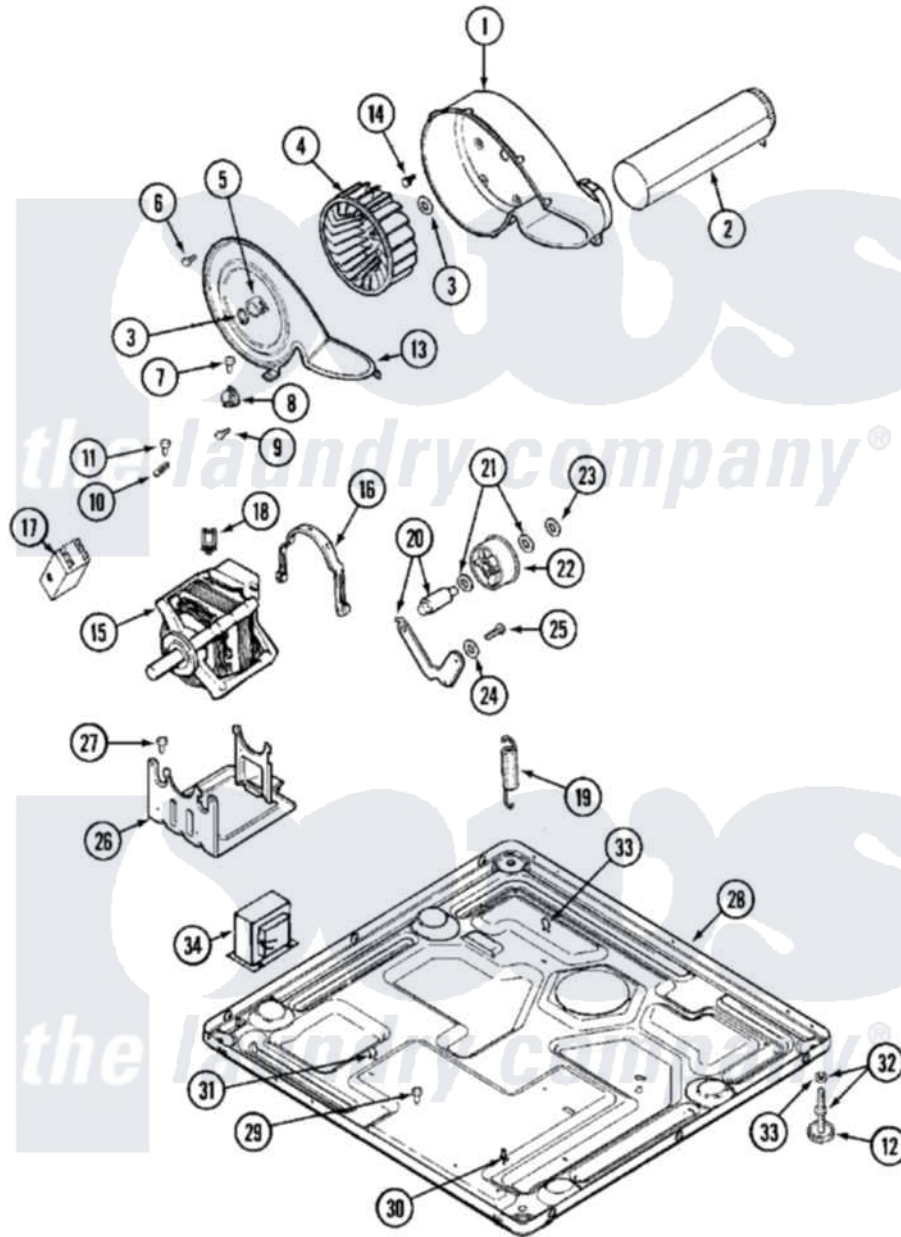

Maytag MDG14PNSAW 06 - MOTOR DRIVE

Maytag Commercial Maytag MDG14PNSAW Dryer Parts Parts Diagram 06 - MOTOR DRIVE
 Click on the part number to view part

Item	Original Part Number	Replaced By	Status	Part Description
001	33001789			Housing, Blower
002	22001995			Screw Note: Screw, Tumbler Front And Shroud
"	33001800			Duct Assembly, Exhaust
003	410233	9703438		Ring-Retrn
004	33001790			Wheel, Blower
005	312967			Clamp, Blower Housing
006	33001855	33002917		Screw, No.10-16
007	Y313561			Screw---NA
008	303392			Thermostat, Cycling
"	33303391			Thermostat, Cycling
009	22001996	3370225		Screw
010	33001762			Fuse, Thermal
011	NLA		Not Available	SCREW, THERMAL CUT-OFF
012	Y314137			Foot, Rubber
013	33001796	33002711		Cover, Blower Housing
014	314818	1163839		Screw

015	33001945	W10197708	Motor-Drve
"	33002463	W10197708	Motor-Drve
"	33002479	W10197708	Motor-Drve
016	Y015825		Clip, Motor To Motor Support
017	NLA	Not Available	SWITCH, MOTOR
018	Y310376		Clip, Door Switch Harness
019	33001754	33002459	Assembly, Spring And Plug
"	33002460	33002459	Assembly, Spring And Plug
"	33002461		Plug For Spring
020	33001840	6-3705180	Idler Arm
021	Y312527		Washer, Idler Shaft
022	33001783	6-3700340	BearIng- I
023	312958	354987	Ring, Retaining
024	315772		Sleeve, Idler Arm
025	Y014874		Screw, Idler Arm And Sleeve
026	Y313561		Screw----NA
"	33001752	33002817	Motor Support, Offset
"	33002466	33002817	Motor Support, Offset
027	Y313561		Screw----NA
028	33002622		Base,
"	NLA	Not Available	BASE
029	22001078	3177991	Screw
030	315471	22003298	Retainer, Wire
031	410490		Spring, Retainer Wire Harness
032	Y305086		Adjustable Leg And Nut
033	Y052740	62739	Nut, Lock
034	211294	90767	Screw, 8A X 3/8 HeX Washer Head Tapping
"	33001821		Transformer
"	33001948		Transformer Lower
"	Y313559		Screw