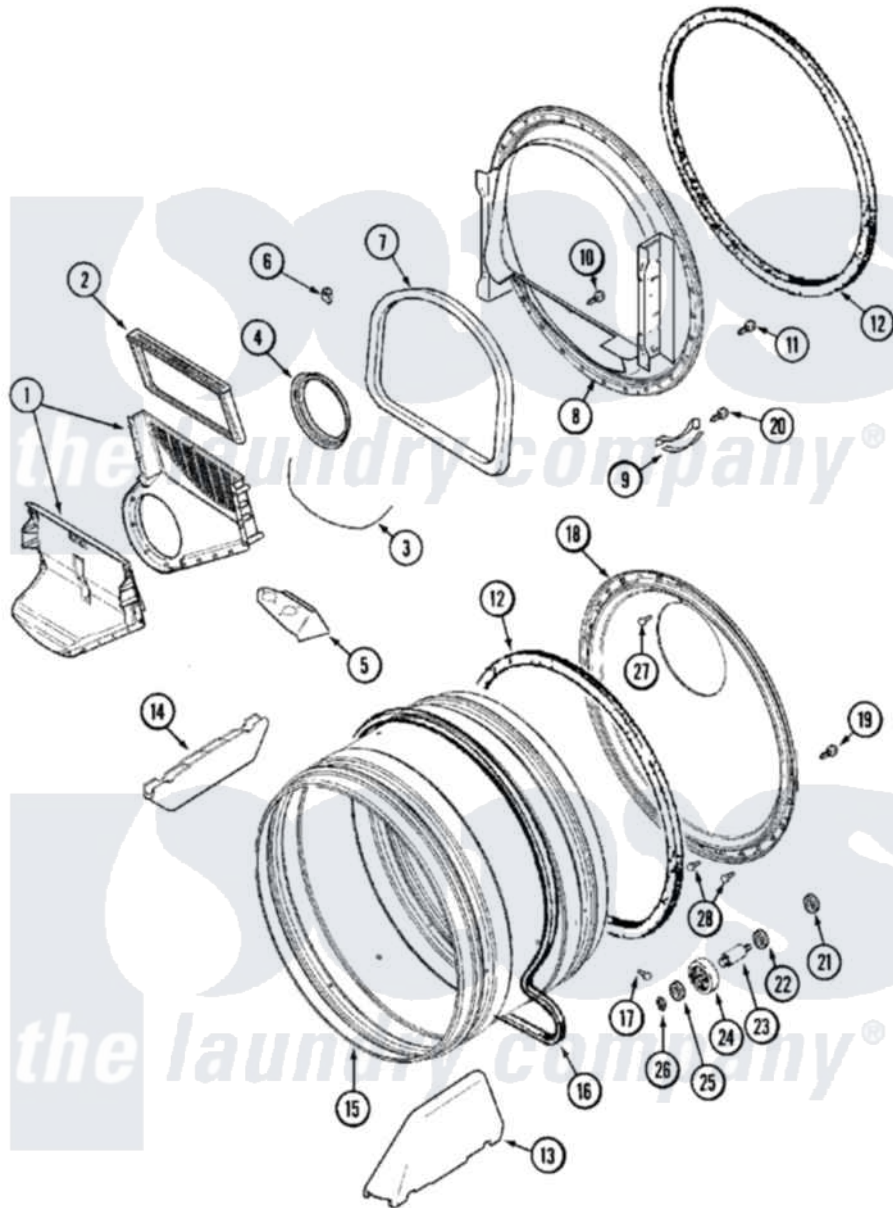

Maytag MDG14PNSAW 08 - TUMBLER

Maytag [Commercial Maytag MDG14PNSAW Dryer Parts](#) Parts Diagram 08 - TUMBLER
 Click on the part number to view part

Item	Original Part Number	Replaced By	Status	Part Description
001	33001799			Outlet Duct Assembly Note: Outlet Duct Assembly
002	33001804	33002790		Lint Filter
003	NLA		Not Available	SEAL, OUTLET DUCT
004	33001758	33002560		Seal, Blower
005	33001837			Cover, Thermostat
006	Y310376			Clip, Door Switch Harness
007	33001767			Seal, Shroud
008	33001802			Front, Tumbler
009	306508			Tumbler Bearing Kit ----W
010	NLA		Not Available	SCREW, OUTLET DUCT (PHILLIPS)
011	33001855	33002917		Screw, No.10-16
012	33001807			Seal, Tumbler
013	33001756	33002032		Baffle
014	33001755			Baffle
015	33001794	33001889		Tumbler

016	33001777	33002535	V-Belt
017	33001788	33002973	Screw, No.9-15 X 1.00 Hx WS
018	33001801		Back, Tumbler
019	33002190		SCrew, C BraCe, BraCket, Cabinet
020	210720		Rivet, Bearing To Tumbler Fmt
021	33001443		Nut, Hex
022	Y313347	312535	Washer, Vault Mounting Brk.
023	Y312948	6-3129480	Shaft- Tumbler
024	Y303373	12001541	Drum Roller/Washer Assembly--W
025	312535		Washer, Vault Mounting Brk.
026	410233	9703438	Ring-Retrn
027	210932		Screw, No.8 X 9/16 Ctsk Note: Screw, Inlet Duct
028	22001996	3370225	Screw