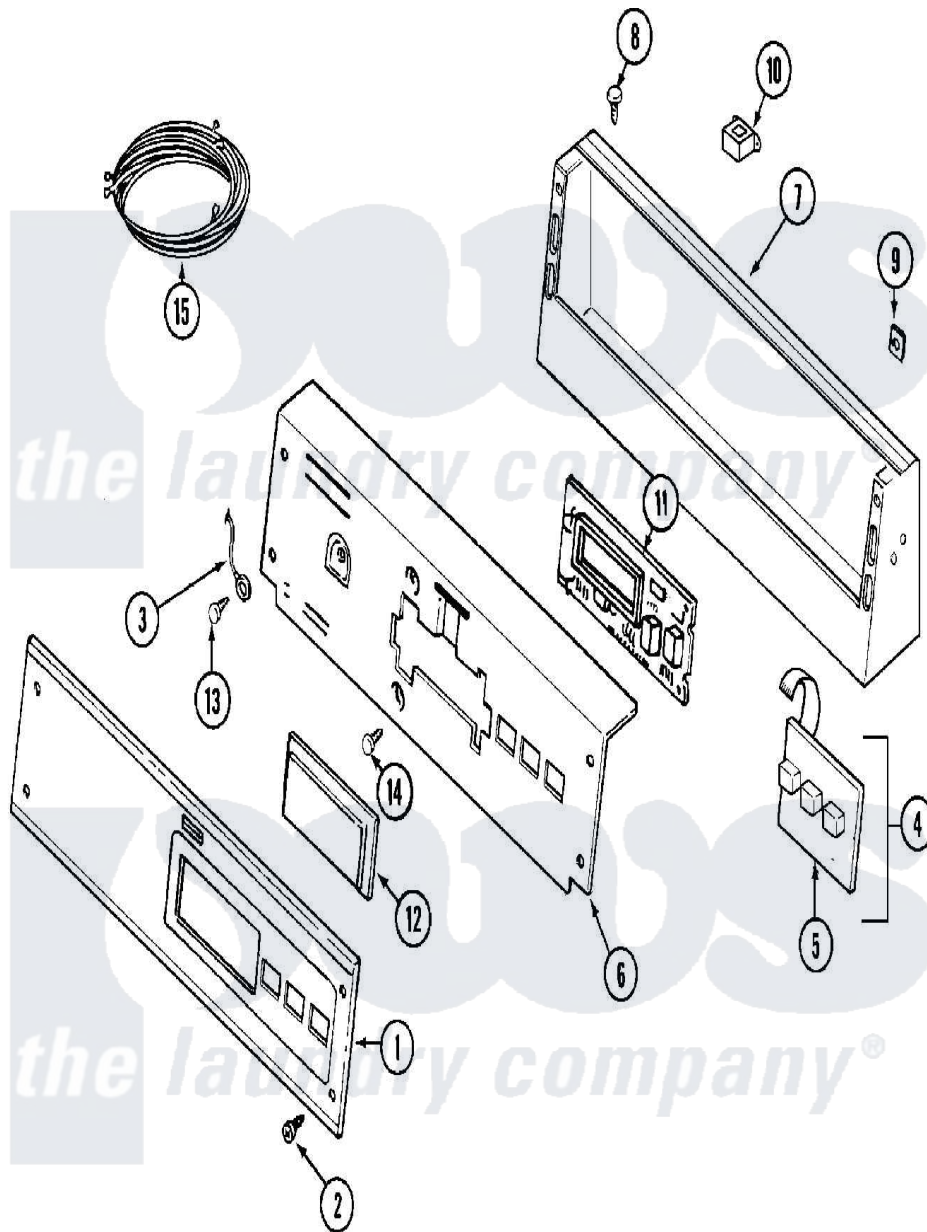

Maytag MDG14PRAWW 01 - CONTROL PANEL

Maytag [Commercial Maytag MDG14PRAWW Dryer Parts](#) Parts Diagram 01 - CONTROL PANEL
 Click on the part number to view part

| Item | Original Part Number | Replaced By | Status | Part Description |
|------|--------------------------|---------------------------|--------|------------------------------|
| 001 | 33001955 | 33002939 | | Facia - Pr |
| 002 | 215506 | | | Screw, Control Panel Overlay |
| 003 | 22001959 | | | Wire, Ground |
| 004 | 215527 | W10140652 | | Screw, 6-20 X 1/2 |
| " | 306694 | | | Backup Plate With Switch |
| 005 | 215517 | W10131113 | | Push Button |
| 006 | 22001511 | 22002954 | | Deflector, Water |
| " | 33001956 | W10124215 | | Bracket, Control |
| 007 | 22003101 | | | Console |
| 008 | 22001996 | 3370225 | | Screw |
| 009 | 215003 | | | Fastener, Panel And Bracket |
| 010 | 211251 | | | Screw, Transformer |
| " | 22001419 | | | Nut, Transformer |
| " | 22001960 | | | Transformer |
| 011 | 33001204 | | | Stand-Off, Ccontrol Board |
| " | 33001746 | W10130081 | | Control Board |

| | | | |
|-----|--------------------------|---------------------------|-------------------------|
| " | 912077 | | Locknut, Reader Harness |
| 012 | 22001962 | W10131114 | Cover, Display |
| 013 | 211252 | | Screw, Ground Wire |
| 014 | 215526 | | Screw, Circuit Board |
| 015 | 33001856 | | Reader Harness Kit |
| 016 | 22001976 | | Bezel |
| 017 | 22001973 | | Harness, Pr Service |