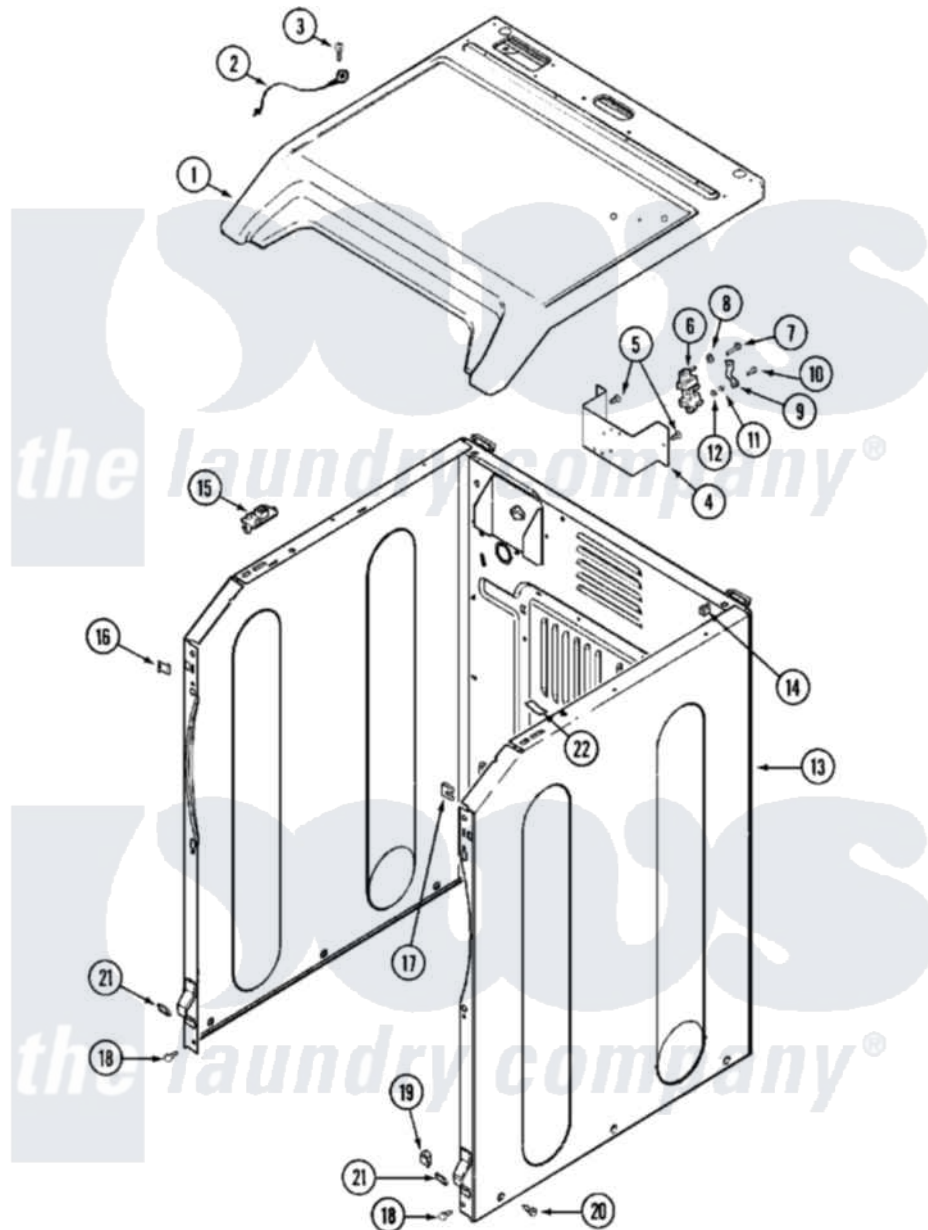

Maytag MDG14PRAWW 02 - CABINET-FRONT

Maytag Commercial Maytag MDG14PRAWW Dryer Parts Parts Diagram 02 - CABINET-FRONT
 Click on the part number to view part

Item	Original Part Number	Replaced By	Status	Part Description
001	33002627			Cover, Top
"	NLA		Not Available	CABINET (WHT)
002	22001959			Wire, Ground
003	210186	3370225		Screw
004	NLA		Not Available	BRACKET, TERMINAL BLOCK---NA
005	22001995			Screw Note: Screw, Tumbler Front And Shroud
006	33001244			Block, Terminal
007	Y312209	W10001200		Screw
008	Y311270			Washer, Terminal Block
009	Y312184			Strap, Grounding
010	NLA		Not Available	SCREW, GROUND STRAP
011	311484	112432		Nut
012	311093			Washer, Terminal Connection
013	22003639			Cabinet Assembly
014	310933	33002194		Nut, Speed

015	33001872	33002891	Pin, Locator
016	22002049		Clip Note: Clip, Front Panel
017	213280	204439	Screw And Fstner Assembly
018	22001995		Screw Note: Screw, Tumbler Front And Shroud
019	Y310376		Clip, Door Switch Harness
020	213007		Xfor Cabinet See Cabinet, Back
"	22003409	213007	Xfor Cabinet See Cabinet, Back
021	213280	204439	Screw And Fstner Assembly
"	22002239		Clip, Front Panel
022	33002073	Y310376	Clip, Door Switch Harness
023	33001836		Strap, Top Cover Support