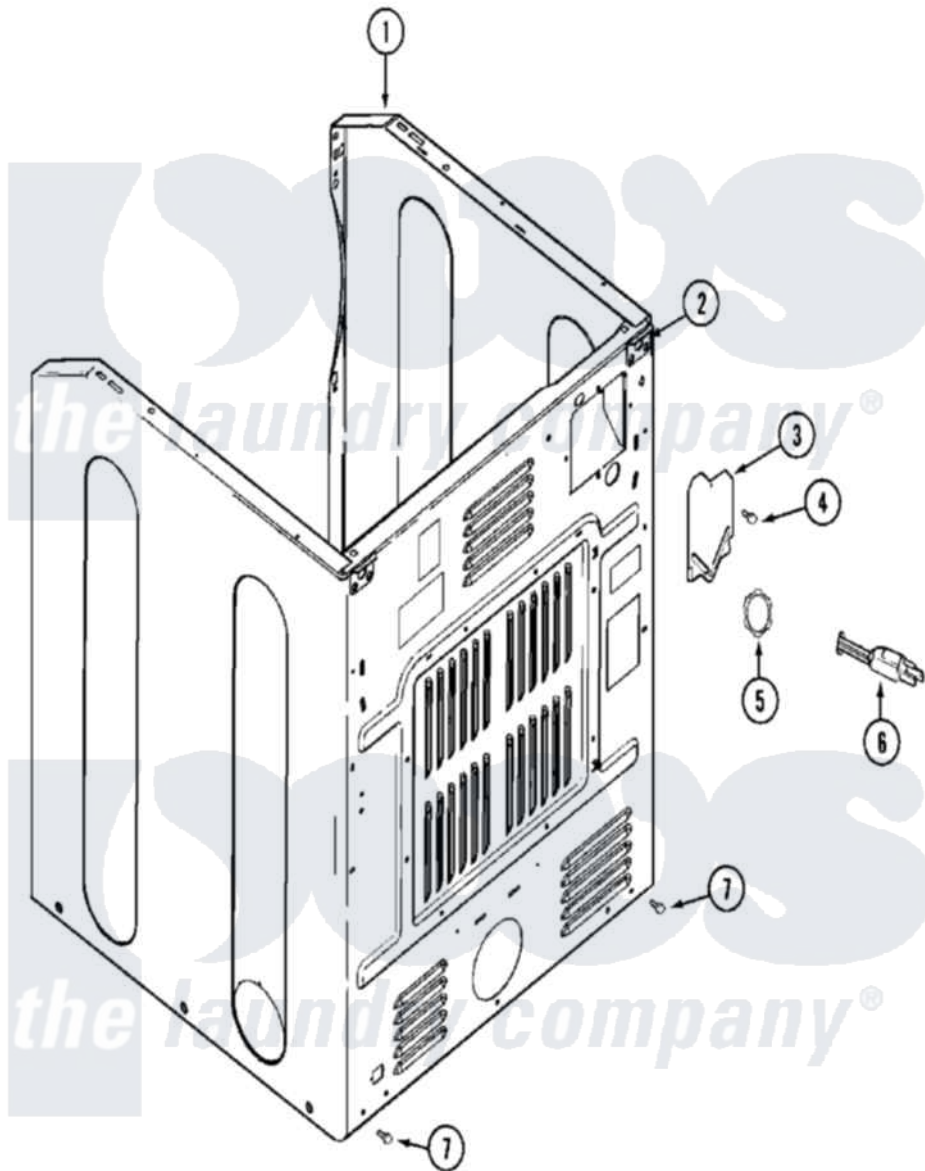

# Maytag MDG14PRAWW 03 - CABINET-REAR

Maytag [Commercial Maytag MDG14PRAWW Dryer Parts](#) Parts Diagram 03 - CABINET-REAR  
 Click on the part number to view part

Item	Original Part Number	Replaced By	Status	Part Description
001	<a href="#">22003639</a>			Cabinet Assembly
"	<a href="#">33002626</a>			Cabinet, Assembly
002	<a href="#">22001995</a>			Screw Note: Screw, Tumbler Front And Shroud
"	22003367	<a href="#">22004095</a>		Hinge, Plastic
"	NLA		Not Available	BRACKET, CABINET HINGE
003	<a href="#">33001795</a>			Cover, Terminal Block
004	<a href="#">22001995</a>			Screw Note: Screw, Tumbler Front And Shroud
005	<a href="#">33001425</a>			Locknut, Eared For Canadian
006	22001178	<a href="#">22003062</a>		Cord, Power
"	305168	<a href="#">33002916</a>		Power Cord, Canadian 240V
007	<a href="#">22001995</a>			Screw Note: Screw, Tumbler Front And Shroud
008	33002053	<a href="#">211881</a>		Grommet, Cord Part Not Used-Gas Models Only