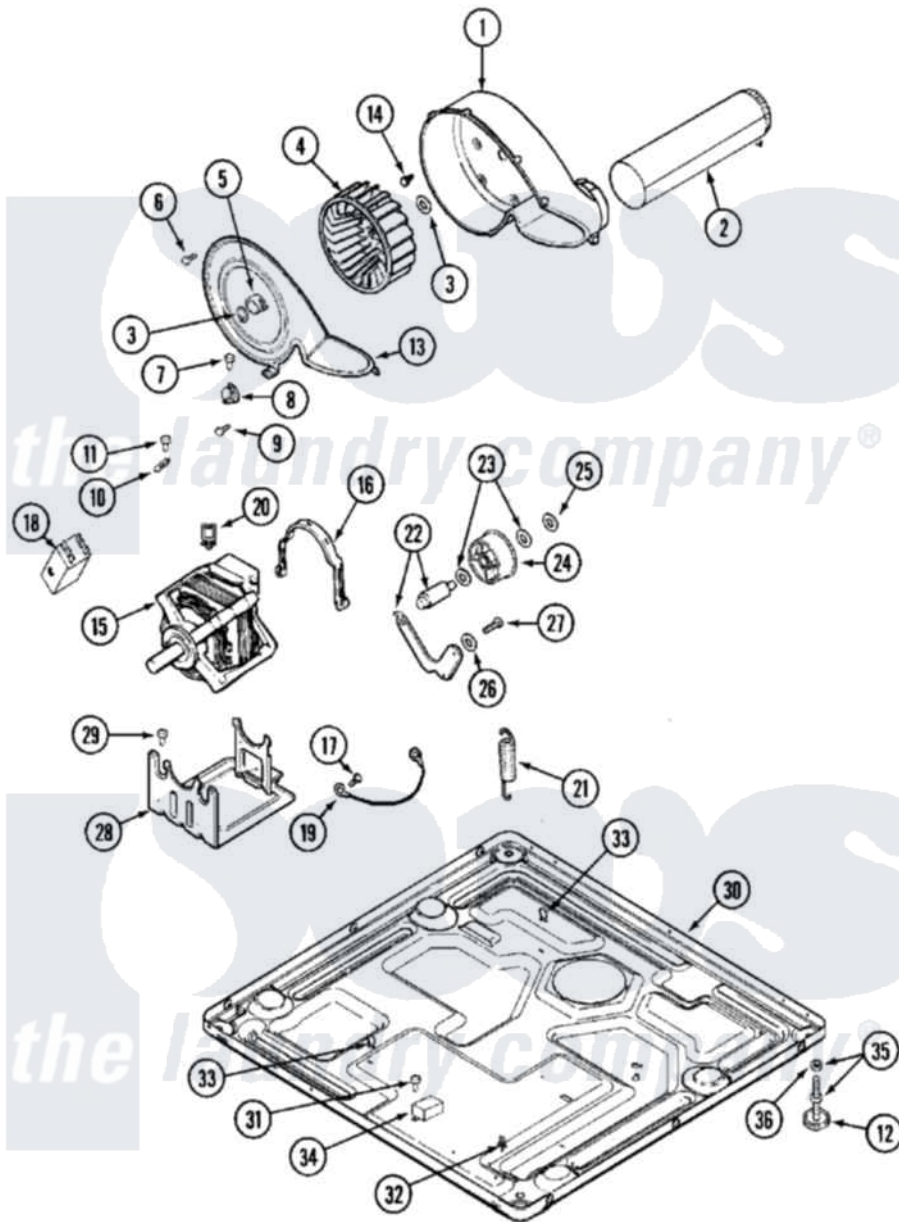

Maytag MDG14PRAWW 05 - MOTOR DRIVE

Maytag [Commercial Maytag MDG14PRAWW Dryer Parts](#) Parts Diagram 05 - MOTOR DRIVE
 Click on the part number to view part

Item	Original Part Number	Replaced By	Status	Part Description
001	33001789			Housing, Blower
002	22001995			Screw Note: Screw, Tumbler Front And Shroud
"	33001800			Duct Assembly, Exhaust
003	410233	9703438		Ring-Retrn
004	33001790			Wheel, Blower
005	312967			Clamp, Blower Housing
006	33001855	33002917		Screw, No.10-16
007	Y313561			Screw---NA
008	303392			Thermostat, Cycling
"	33303391			Thermostat, Cycling
009	22001996	3370225		Screw
010	33001762			Fuse, Thermal
011	NLA		Not Available	SCREW, THERMAL CUT-OFF
012	NLA		Not Available	SEAL, BLOWER COVER
013	33001796	33002711		Cover, Blower Housing
014	314818	1163839		Screw

015	33001853	33002478	Motor
"	33002237	33002478	Motor
"	33002462	33002478	Motor
"	33002478		Motor
016	Y015825		Clip, Motor To Motor Support
017	910343	488234	Screw 8-32 X 1/4
018	33001854	33002478	Motor
019	901220		Ground Wire
020	Y310376		Clip, Door Switch Harness
021	33001754	33002459	Assembly, Spring And Plug
"	33002157		Grommet
"	33002460	33002459	Assembly, Spring And Plug
"	33002461		Plug For Spring
022	33001782	6-3705180	Idler Arm
023	Y312527		Washer, Idler Shaft
024	33001783	6-3700340	BearIng- I
025	312958	354987	Ring, Retaining
026	315772		Sleeve, Idler Arm
027	Y014874		Screw, Idler Arm And Sleeve
028	Y313561		Screw----NA
"	33001752	33002817	Motor Support, Offset
"	33002466	33002817	Motor Support, Offset
029	Y313561		Screw----NA
030	33002622		Base,
"	NLA	Not Available	BASE
031	22001078	3177991	Screw
032	315471	22003298	Retainer, Wire
033	410490		Spring, Retainer Wire Harness
034	306199		Relay, Heater
035	Y305086		Adjustable Leg And Nut
036	Y052740	62739	Nut, Lock
037	Y314137		Foot, Rubber