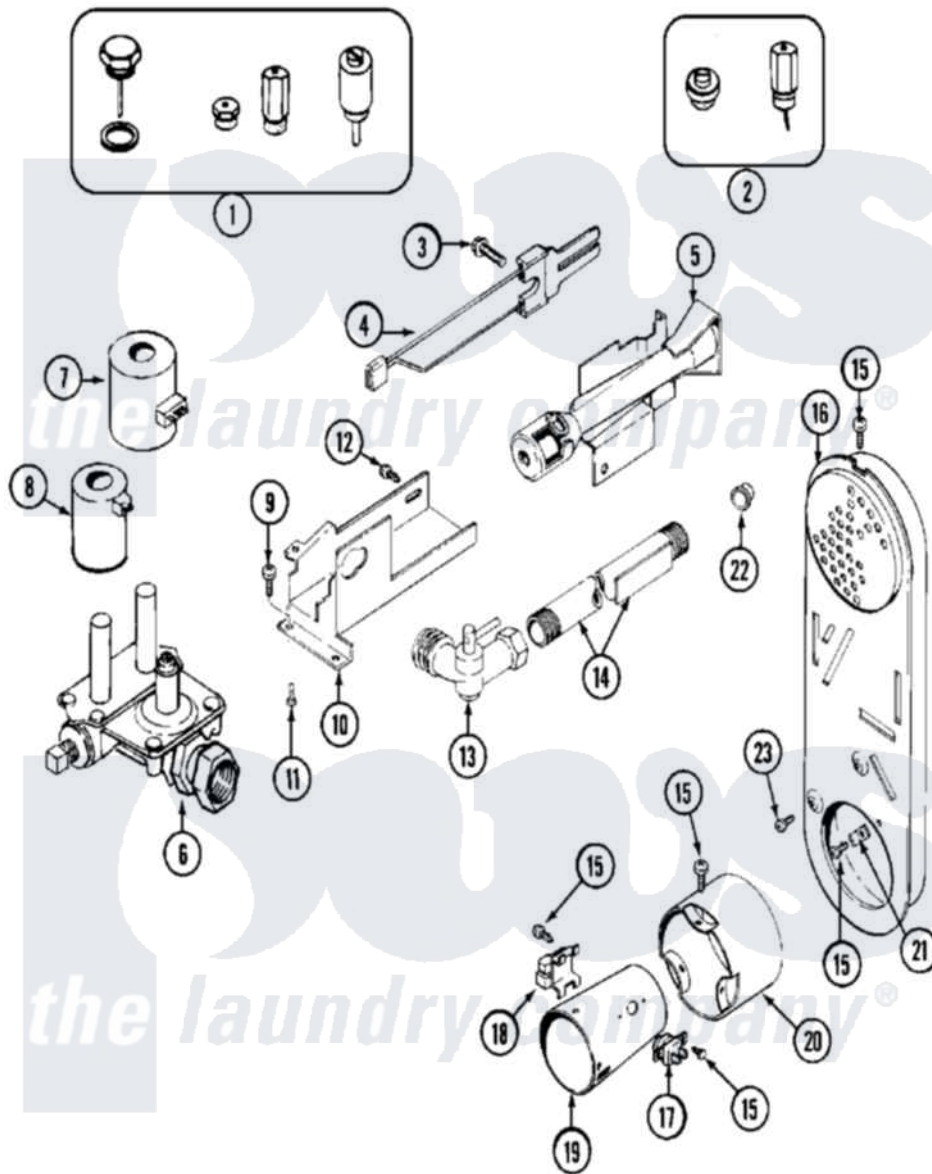

Maytag MDG14PRAWW 06 - GAS VALVE

Maytag [Commercial Maytag MDG14PRAWW Dryer Parts](#) Parts Diagram 06 - GAS VALVE
 Click on the part number to view part

Item	Original Part Number	Replaced By	Status	Part Description
001	Y308378	W10402145		LP Gas Con
002	Y308377		Not Available	CONVERSION KIT (LP TO NATURAL)
003	304971			Screw Note: Screw, Igniter
004	304970	4391996		Ignitor
005	33001247	33002793		Burner Assembly
006	308345			Valve, Gas
007	306106			Coil, Holding And Booster-W
008	306105	694540		Coil, 60 Hz
009	Y313561			Screw----NA
010	NLA		Not Available	BRACKET, GAS VALVE----NA
011	314082	90767		Screw, 8A X 3/8 HeX Washer Head Tapping
"	314568	Y313559		Screw
012	22001995			Screw Note: Screw, Tumbler Front And Shroud
013	33001842	3406051		Elbow Union Assembly

"	Y303349		Angle Shut-Off, Gas Valve
014	33001735		Pipe And Bracket Assembly Series 18 Not Needed Use Vavle
015	211294	90767	Screw, 8A X 3/8 HeX Washer Head Tapping
016	33001810	Not Available	DUCT ASSY., INLET (GAS) NOTE: INLET DUCT ASSEMBLY
017	305169		Thermostat, Hi-Limit Gas
018	Y303377	338906	Radiant, Sensor
019	33001835		Cone Assembly, Combustion
020	Y303841		Cone, Extension
021	Y312890		Retainer, Heater Chamber
022	33001693		Cap, Gas Pipe
023	22001996	3370225	Screw