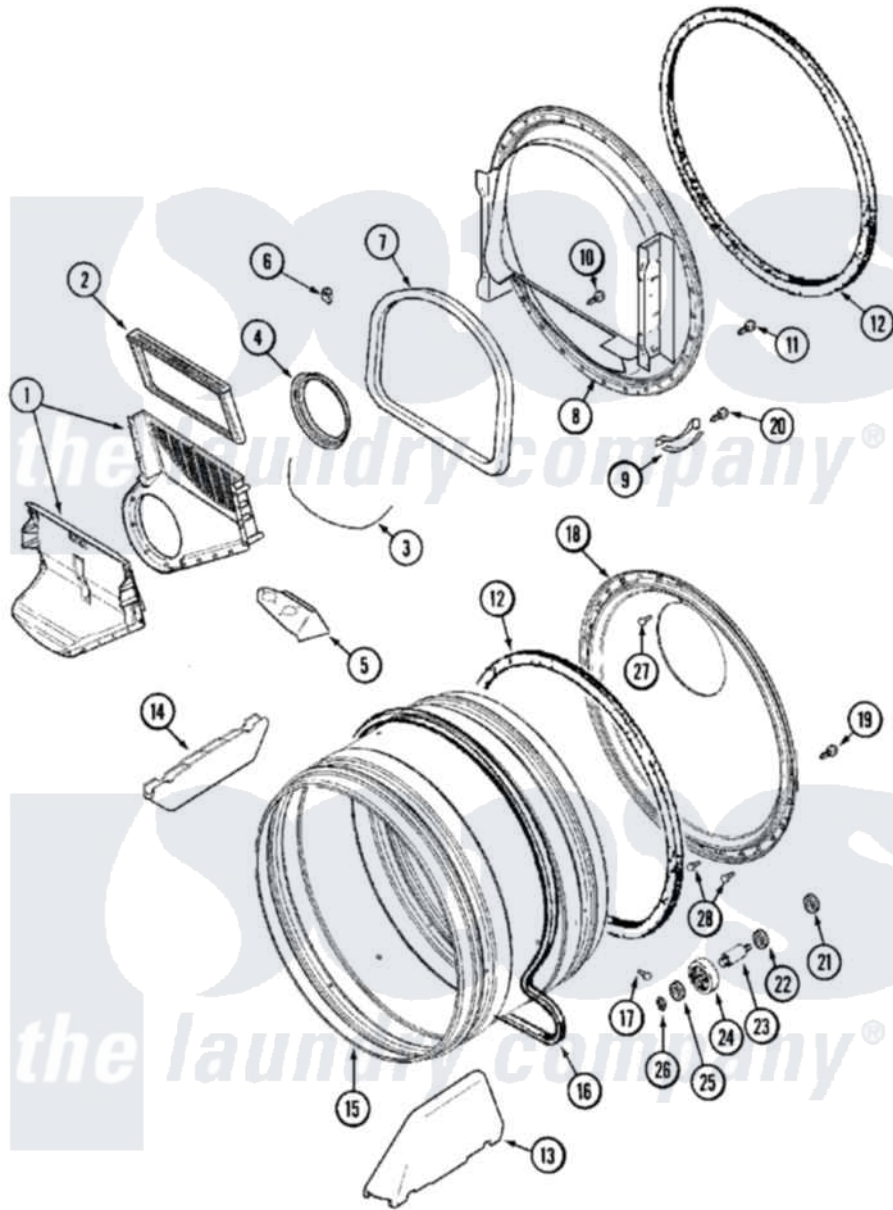

Maytag MDG14PRAWW 08 - TUMBLER

Maytag [Commercial Maytag MDG14PRAWW Dryer Parts](#) Parts Diagram 08 - TUMBLER
 Click on the part number to view part

Item	Original Part Number	Replaced By	Status	Part Description
001	33001799			Outlet Duct Assembly Note: Outlet Duct Assembly
002	33001804	33002790		Lint Filter
003	NLA		Not Available	SEAL, OUTLET DUCT
004	33001758	33002560		Seal, Blower
005	33001837			Cover, Thermostat
006	Y310376			Clip, Door Switch Harness
007	33001767			Seal, Shroud
008	33001802			Front, Tumbler
009	306508			Tumbler Bearing Kit ----W
010	NLA		Not Available	SCREW, OUTLET DUCT (PHILLIPS)
011	33001855	33002917		Screw, No.10-16
012	33001807			Seal, Tumbler
013	33001756	33002032		Baffle
014	33001755			Baffle
015	33001794	33001889		Tumbler

016	33001777	33002535	V-Belt
017	33001788	33002973	Screw, No.9-15 X 1.00 Hx WS
018	33001801		Back, Tumbler
019	33002190		SCrew, C BraCe, BraCket, Cabinet
020	210720		Rivet, Bearing To Tumbler Fmt
021	33001443		Nut, Hex
022	Y313347	312535	Washer, Vault Mounting Brk.
023	Y312948	6-3129480	Shaft- Tumbler
024	Y303373	12001541	Drum Roller/Washer Assembly--W
025	312535		Washer, Vault Mounting Brk.
026	410233	9703438	Ring-Retr
027	210932		Screw, No.8 X 9/16 Ctsk Note: Screw, Inlet Duct
028	22001996	3370225	Screw