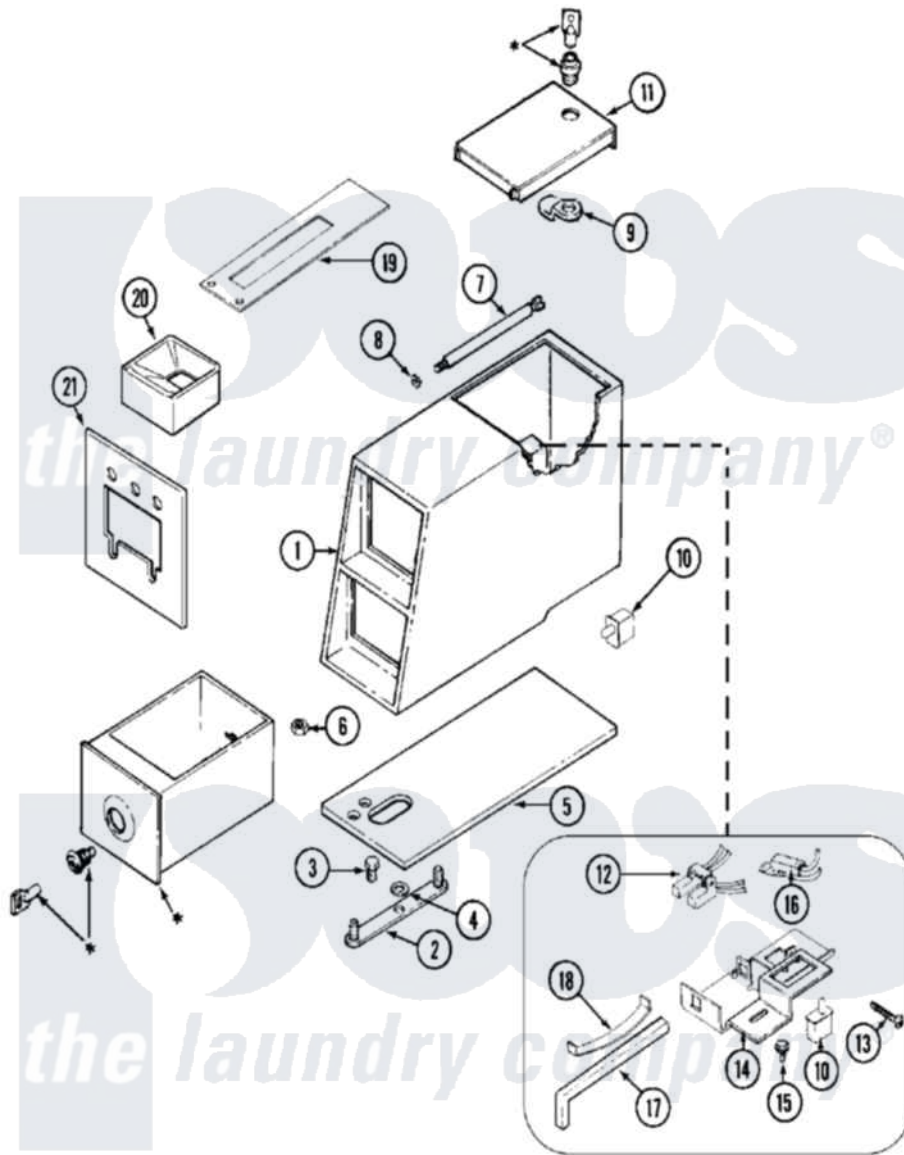

# Maytag MDG14PSABW 02 - CONTROL CENTER

**\*CONTACT YOUR COMMERCIAL LAUNDRY DISTRIBUTOR**

Maytag [Commercial Maytag MDG14PSABW Dryer Parts](#) Parts Diagram 02 - CONTROL CENTER  
 Click on the part number to view part

Item	Original Part Number	Replaced By	Status	Part Description
001	22002478		Not Available	VAULT, COIN (WHT) (ORIGINAL COIN VAULT NLA USE)
002	22001810		Not Available	STRAP, MOUNTING
003	22001996	<a href="#">3370225</a>		Screw
004	<a href="#">910309</a>			Washer, Mounting Strap
005	<a href="#">22002072</a>			Gasket, Control Center
006	<a href="#">Y052740</a>	<a href="#">62739</a>		Nut, Lock
007	22001903	<a href="#">8576635</a>		Bolt
008	<a href="#">910387</a>			Lockwasher, Vault Assembly
009	NLA		Not Available	CAM, LOCKING
010	<a href="#">33001250</a>			Switch, Vault And Service Door
011	22001910	<a href="#">22003679</a>		Timer Access Door Assembly
012	<a href="#">22001965</a>			Optic Switch Assembly
013	<a href="#">314665</a>			Screw, Switch Assembly
014	<a href="#">33001253</a>			Bracket, Sensor Switch

015	212276	<a href="#">W10116760</a>	Screw
016	<a href="#">22001966</a>		Harness, Sensor Switch
017	<a href="#">216442</a>		Rod, Actuator
018	<a href="#">33001252</a>		Spring, Switch Rod
019	22001812	<a href="#">22003416</a>	Actuator Kit
020	22001878	Not Available	CHUTE, COIN (REMOVED AT SERIES 24)
"	<a href="#">22002533</a>		Weld Assembly, Funnel
"	<a href="#">22002534</a>		Bolt, Carriage
"	<a href="#">Y052721</a>		Nut, Terminal Block Plate
021	22001879	<a href="#">22001917</a>	Plate, Adaptor
"	22001904	Not Available	(REMOVED AT SERIES 24)
"	NLA	Not Available	BRACE, COIN SLIDE