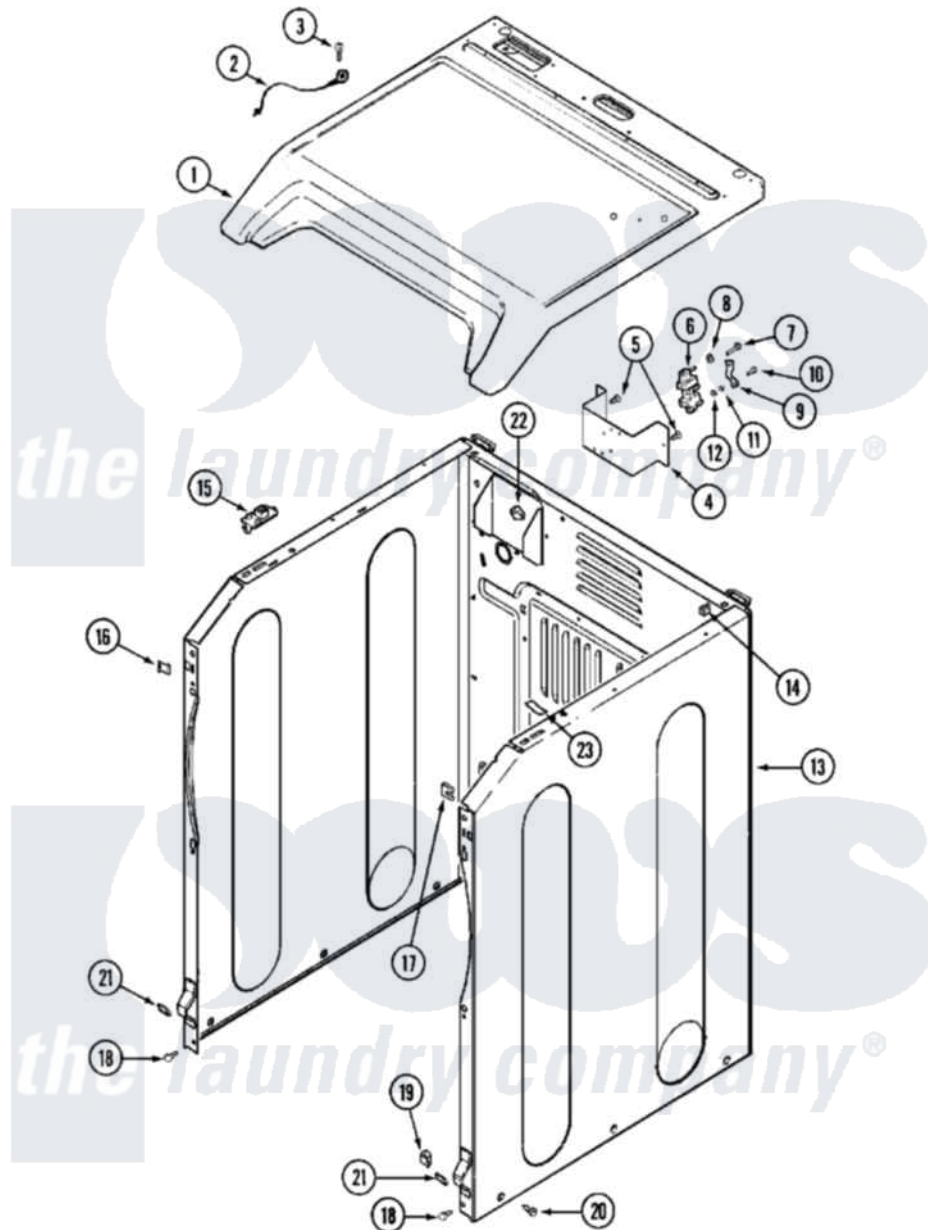

Maytag MDG14PSABW 03 - CABINET-FRONT

Maytag [Commercial Maytag MDG14PSABW Dryer Parts](#) Parts Diagram 03 - CABINET-FRONT
 Click on the part number to view part

Item	Original Part Number	Replaced By	Status	Part Description
001	33001797			Cover, Top
"	33002629			Cover, Top
"	33002630		Not Available	COVER, TOP (BSQ-AS PK)
"	NLA		Not Available	COVER, TOP (ALM)
002	22001959			Wire, Ground
003	210186	3370225		Screw
004	NLA		Not Available	BRACKET, TERMINAL BLOCK---NA
005	22001995			Screw Note: Screw, Tumbler Front And Shroud
006	33001244			Block, Terminal
007	Y312209	W10001200		Screw
008	Y311270			Washer, Terminal Block
009	Y312184			Strap, Grounding
010	NLA		Not Available	SCREW, GROUND STRAP
011	311484	112432		Nut
012	311093			Washer, Terminal Connection

013	22003639		Cabinet Assembly
"	NLA	Not Available	CABINET (WHT W/V-BRACKET)
014	310933	33002194	Nut, Speed
015	33001757	33002891	Pin, Locator
016	22002049		Clip Note: Clip, Front Panel
017	213280	204439	Screw And Fstner Assembly
018	22001496		Front Panel Fastener And Screw
"	22001995		Screw Note: Screw, Tumbler Front And Shroud
019	Y310376		Clip, Door Switch Harness
020	213007		Xfor Cabinet See Cabinet, Back
"	22003409	213007	Xfor Cabinet See Cabinet, Back
021	213280	204439	Screw And Fstner Assembly
"	22002239		Clip, Front Panel
022	Y310376		Clip, Door Switch Harness
023	33001836		Strap, Top Cover Support