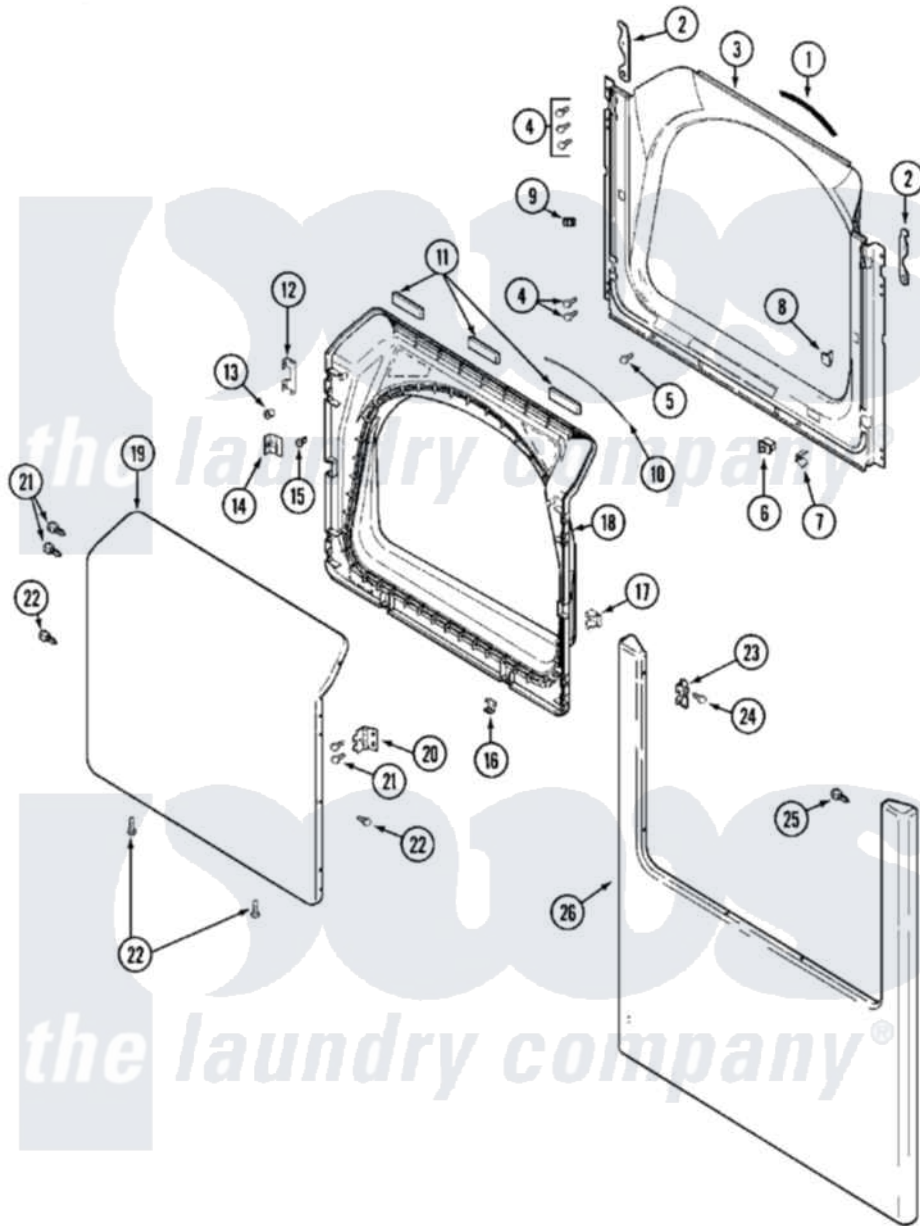

Maytag MDG14PSABW 04 - DOOR

Maytag [Commercial Maytag MDG14PSABW Dryer Parts](#) Parts Diagram 04 - DOOR
 Click on the part number to view part

Item	Original Part Number	Replaced By	Status	Part Description
001	33001767			Seal, Shroud
002	22002033	33002597		Hook, Security
003	33001778			Shroud
"	33001779	33002379		Shroud
004	22001995			Screw Note: Screw, Tumbler Front And Shroud
005	33001768			Screw, Shroud Note: Screw, Shroud And Outlet Duct
006	33001509	W10169313		Switch-Dor
007	33001760			Bracket, Hinge
008	NLA		Not Available	PLUG, DOOR CATCH
009	Y304578	LA-1003		Door Catch Kit
010	33002094			Seal, Door
011	33001268		Not Available	PAD, DOOR
012	22002038			Clip, Door
013	33001771			Bushing, Inner Door
014	33001793			Bracket, Strike

015	33001761		Strike, Door
016	22002039		Clip, Door
017	33001763		Plug, Inner Door
018	33001750		Door, Inner/ W Seal
"	33001751		Inner Door/ W Seal
019	22001979		Door, Outer
"	22001980	Not Available	(ALM-W/DAMPER)
"	22002660	Not Available	DOOR, OUTER (BSQ-W/DAMPER)
020	33001759		Hinge, Door
021	22002062	98006631	Screw
022	22002063		Screw No.8-18AB Wafer Head
"	22002064	489355	Screw, 8 X 1/2
"	33002351		Screw
023	33001764		Cover, Hinge Hole
"	33001765		Cover, Hinge Hole
"	33002349		Cover, Hinge Hole
024	33001787		Screw, Hinge Note: Screw, Hinge Hole Cover
"	33001846		Screw, Hinge Hole Cover
025	22002012		Screw, Hinge Note: Screw, Hinge Bracket
"	22002243		Screw, Front Panel And Hinge
"	22002244		Clip, Grounding
026	22002087	Not Available	PANEL, FRONT (WHT)
"	22002241	22002836	Panel, Front
"	22002242	Not Available	PANEL, FRONT (ALM)
"	22002663	Not Available	PANEL, FRONT (BISQ)
"	NLA	Not Available	(ALM)
027	213280	204439	Screw And Fstner Assembly
"	22001496		Front Panel Fastener And Screw
"	22001995		Screw Note: Screw, Tumbler Front And Shroud
"	22002239		Clip, Front Panel