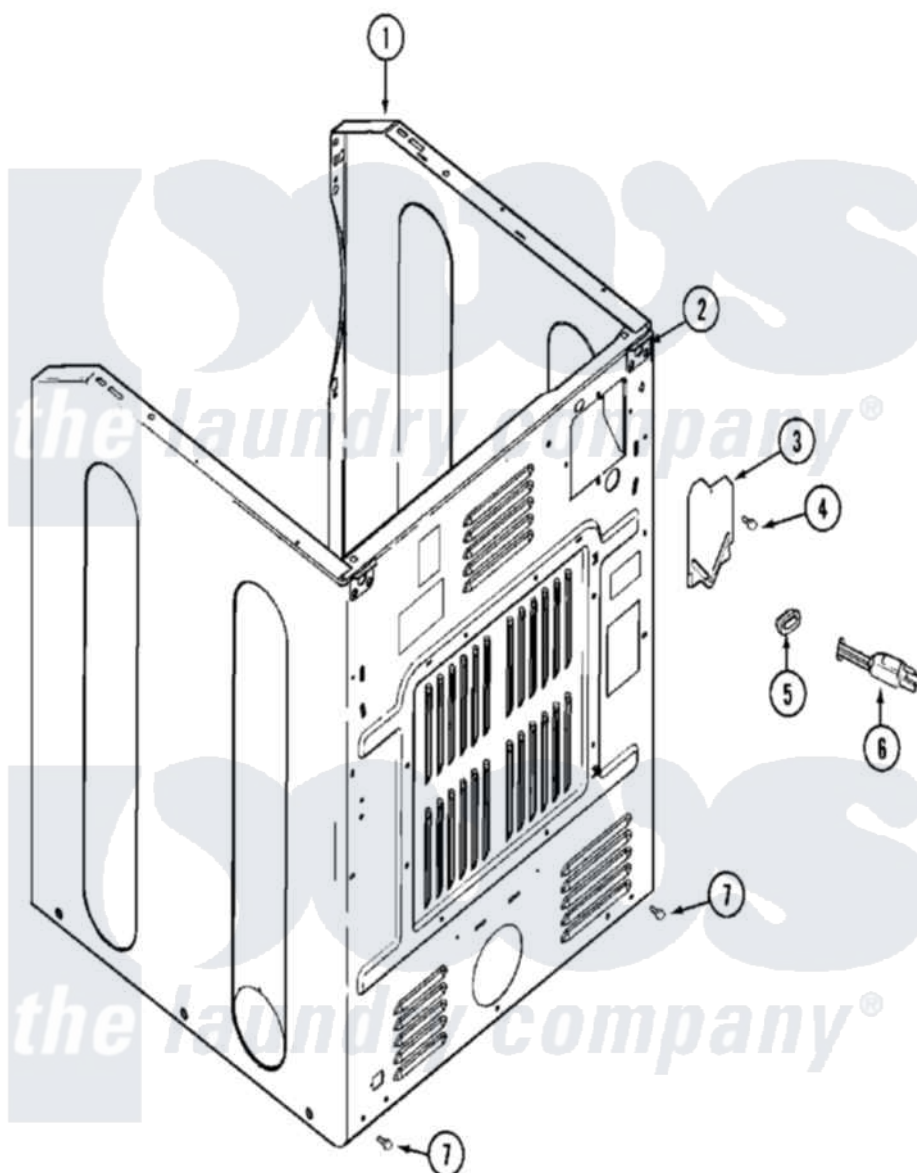

Maytag MDG14PSABW 05 - CABINET-REAR

Maytag [Commercial Maytag MDG14PSABW Dryer Parts](#) Parts Diagram 05 - CABINET-REAR
 Click on the part number to view part

Item	Original Part Number	Replaced By	Status	Part Description
001	NLA		Not Available	CABINET (WHT W/V-BRACKET)
002	22001995			Screw Note: Screw, Tumbler Front And Shroud
"	22003367	22004095		Hinge, Plastic
"	NLA		Not Available	BRACKET, CABINET HINGE
003	33001795			Cover, Terminal Block
004	22001995			Screw Note: Screw, Tumbler Front And Shroud
005	211881			Grommet, Cord Part Not Used-Gas Models Only
006	208784	22003062		Cord, Power
007	22001995			Screw Note: Screw, Tumbler Front And Shroud