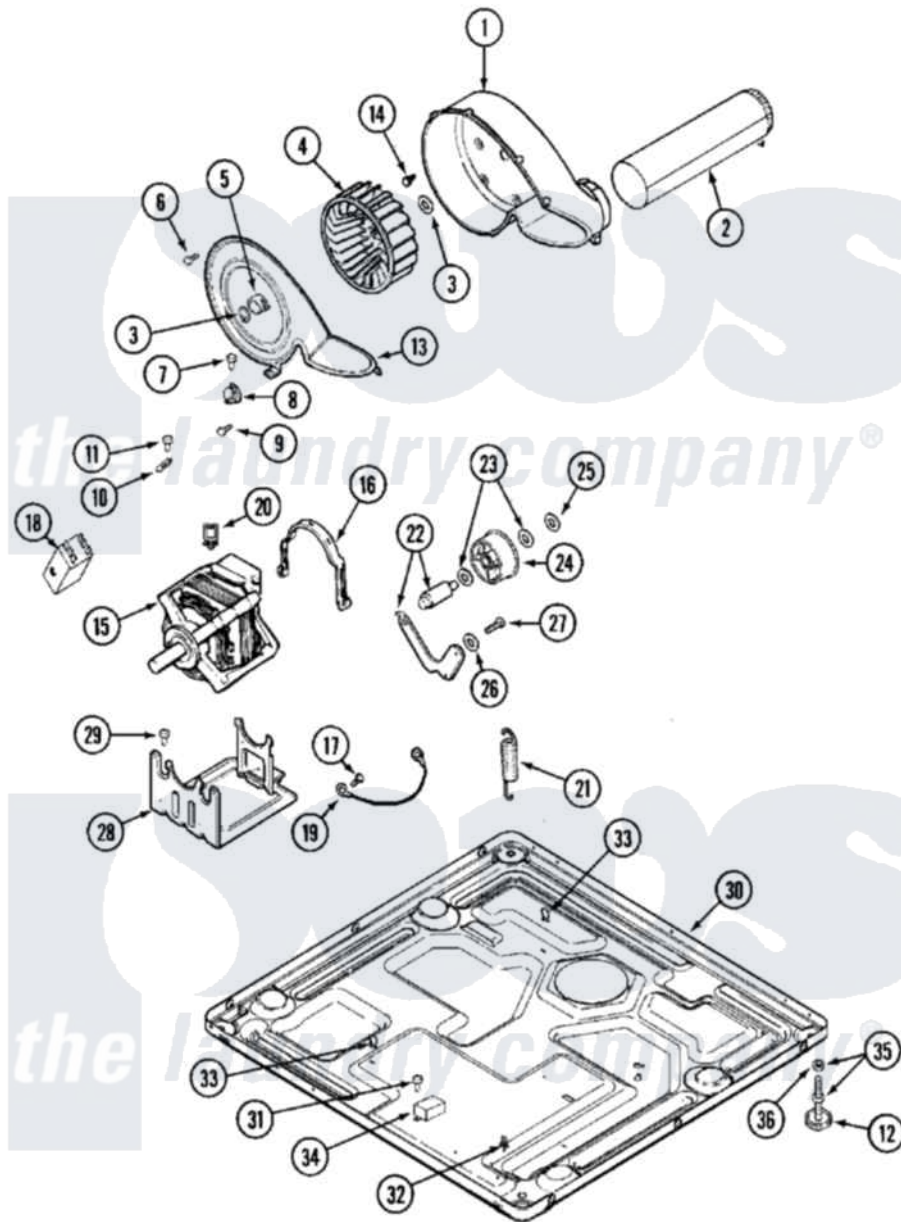

Maytag MDG14PSABW 07 - MOTOR DRIVE

Maytag [Commercial Maytag MDG14PSABW Dryer Parts](#) Parts Diagram 07 - MOTOR DRIVE
 Click on the part number to view part

Item	Original Part Number	Replaced By	Status	Part Description
001	33001789			Housing, Blower
002	22001995			Screw Note: Screw, Tumbler Front And Shroud
"	33001800			Duct Assembly, Exhaust
003	410233	9703438		Ring-Retrn
004	33001790			Wheel, Blower
005	312967			Clamp, Blower Housing
006	33001855	33002917		Screw, No.10-16
007	Y313561			Screw---NA
008	303392			Thermostat, Cycling
"	33303391			Thermostat, Cycling
009	22001996	3370225		Screw
010	33001762			Fuse, Thermal
011	NLA		Not Available	SCREW, THERMAL CUT-OFF
012	Y314137			Foot, Rubber
013	33001796	33002711		Cover, Blower Housing
014	314818	1163839		Screw

015	33001753	W10410997	Motor-Drive
"	33001853	33002478	Motor
"	33002237	33002478	Motor
"	33002462	33002478	Motor
"	33002478		Motor
016	Y015825		Clip, Motor To Motor Support
017	910343	488234	Screw 8-32 X 1/4
018	33001854	33002478	Motor
"	Y303877	Not Available	SWITCH, MOTOR EXTERNAL START No.303358-2, No.303358-4, 303358-7
019	901220		Ground Wire
020	Y310376		Clip, Door Switch Harness
021	33001754	33002459	Assembly, Spring And Plug
"	33002157		Grommet
"	33002460	33002459	Assembly, Spring And Plug
"	33002461		Plug For Spring
022	33001782	6-3705180	Idler Arm
"	33001840	6-3705180	Idler Arm
023	Y312527		Washer, Idler Shaft
024	33001783	6-3700340	Bearing- I
025	312958	354987	Ring, Retaining
026	315772		Sleeve, Idler Arm
027	Y014874		Screw, Idler Arm And Sleeve
028	Y313561		Screw---NA
"	33001752	33002817	Motor Support, Offset
"	33002466	33002817	Motor Support, Offset
029	Y313561		Screw---NA
030	33002622		Base,
"	NLA	Not Available	BASE
031	22001078	3177991	Screw
032	315471	22003298	Retainer, Wire
033	410490		Spring, Retainer Wire Harness
034	306199		Relay, Heater
035	Y305086		Adjustable Leg And Nut
036	Y052740	62739	Nut, Lock