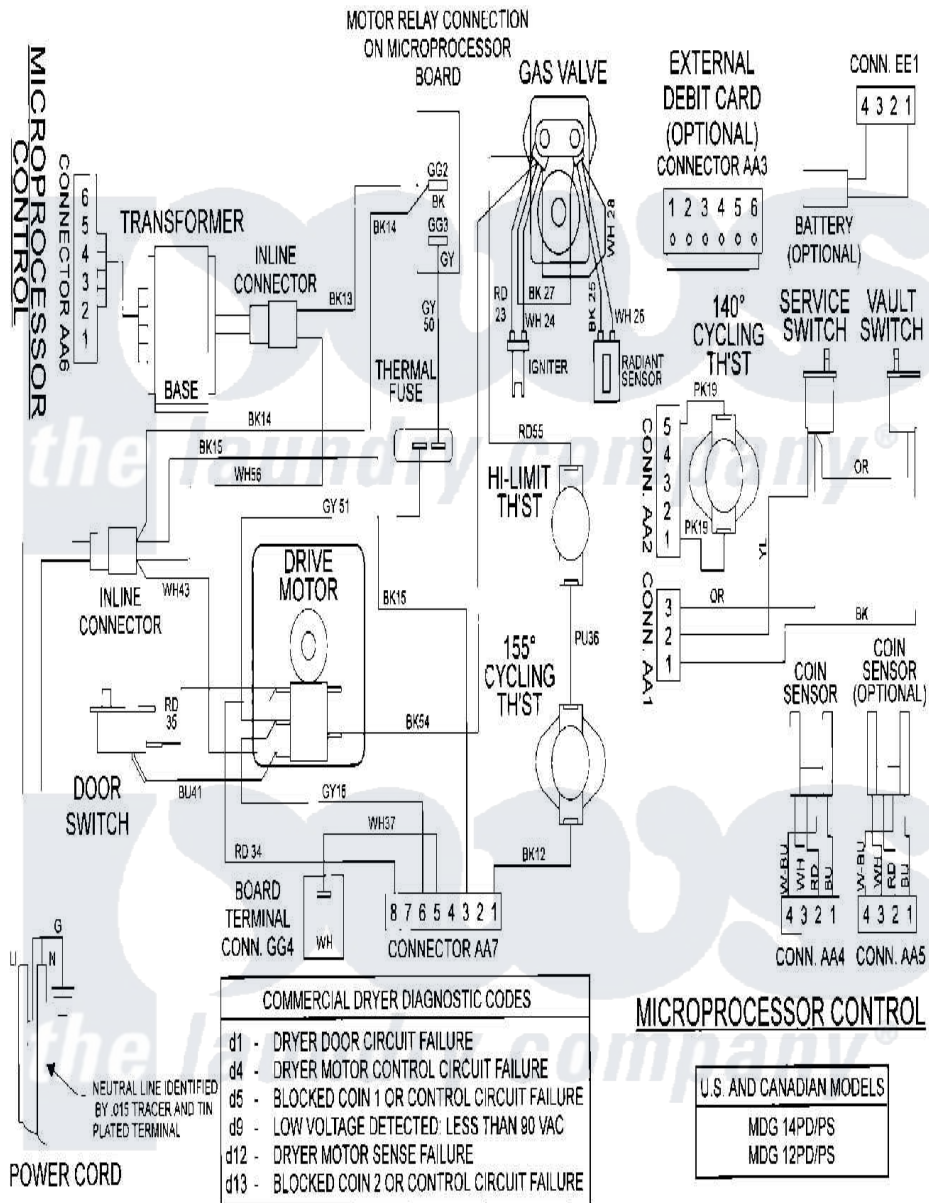

# Maytag MDG14PSABW 08 - WIRING INFORMATION

Maytag [Commercial Maytag MDG14PSABW Dryer Parts](#) Parts Diagram 08 - WIRING INFORMATION  
 Click on the part number to view part

Item	Original Part Number	Replaced By	Status	Part Description
001	NLA		Not Available	WIRING INFORMATION