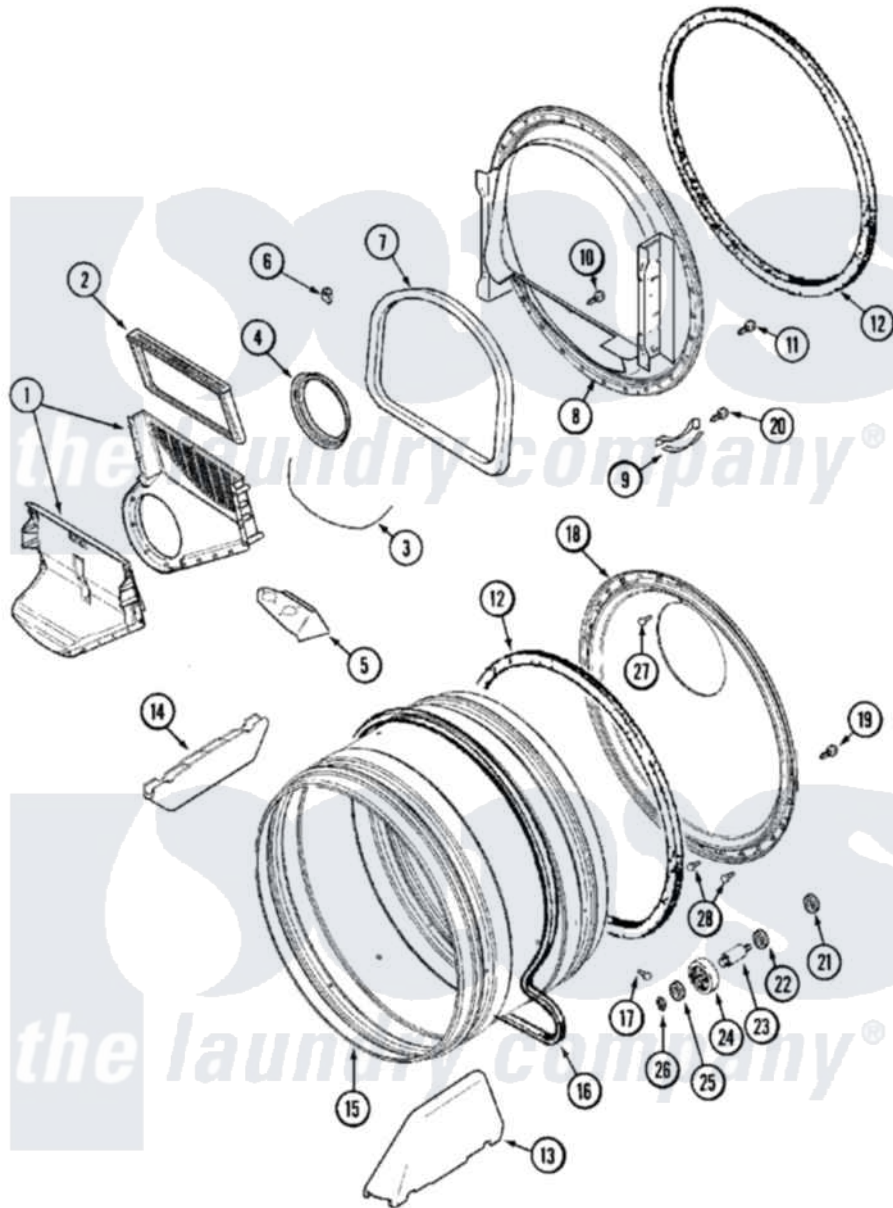

Maytag MDG14PSABW 09 - TUMBLER

Maytag [Commercial Maytag MDG14PSABW Dryer Parts](#) Parts Diagram 09 - TUMBLER
 Click on the part number to view part

Item	Original Part Number	Replaced By	Status	Part Description
001	33001799			Outlet Duct Assembly Note: Outlet Duct Assembly
002	33001804	33002790		Lint Filter
003	NLA		Not Available	SEAL, OUTLET DUCT
004	33001758	33002560		Seal, Blower
005	33001837			Cover, Thermostat
006	Y310376			Clip, Door Switch Harness
007	33001767			Seal, Shroud
008	33001802			Front, Tumbler
009	306508			Tumbler Bearing Kit ----W
010	NLA		Not Available	SCREW, OUTLET DUCT (PHILLIPS)
011	33001855	33002917		Screw, No.10-16
012	33001807			Seal, Tumbler
013	33001756	33002032		Baffle
014	33001755			Baffle
015	33001794	33001889		Tumbler

016	33001777	33002535	V-Belt
017	33001788	33002973	Screw, No.9-15 X 1.00 Hx WS
018	33001801		Back, Tumbler
019	33002190		SCrew, C BraCe, BraCket, Cabinet
020	210720		Rivet, Bearing To Tumbler Fmt
021	33001443		Nut, Hex
022	Y313347	312535	Washer, Vault Mounting Brk.
023	Y312948	6-3129480	Shaft- Tumbler
024	Y303373	12001541	Drum Roller/Washer Assembly--W
025	312535		Washer, Vault Mounting Brk.
026	410233	9703438	Ring-Retr
027	210932		Screw, No.8 X 9/16 Ctsk Note: Screw, Inlet Duct
028	22001996	3370225	Screw