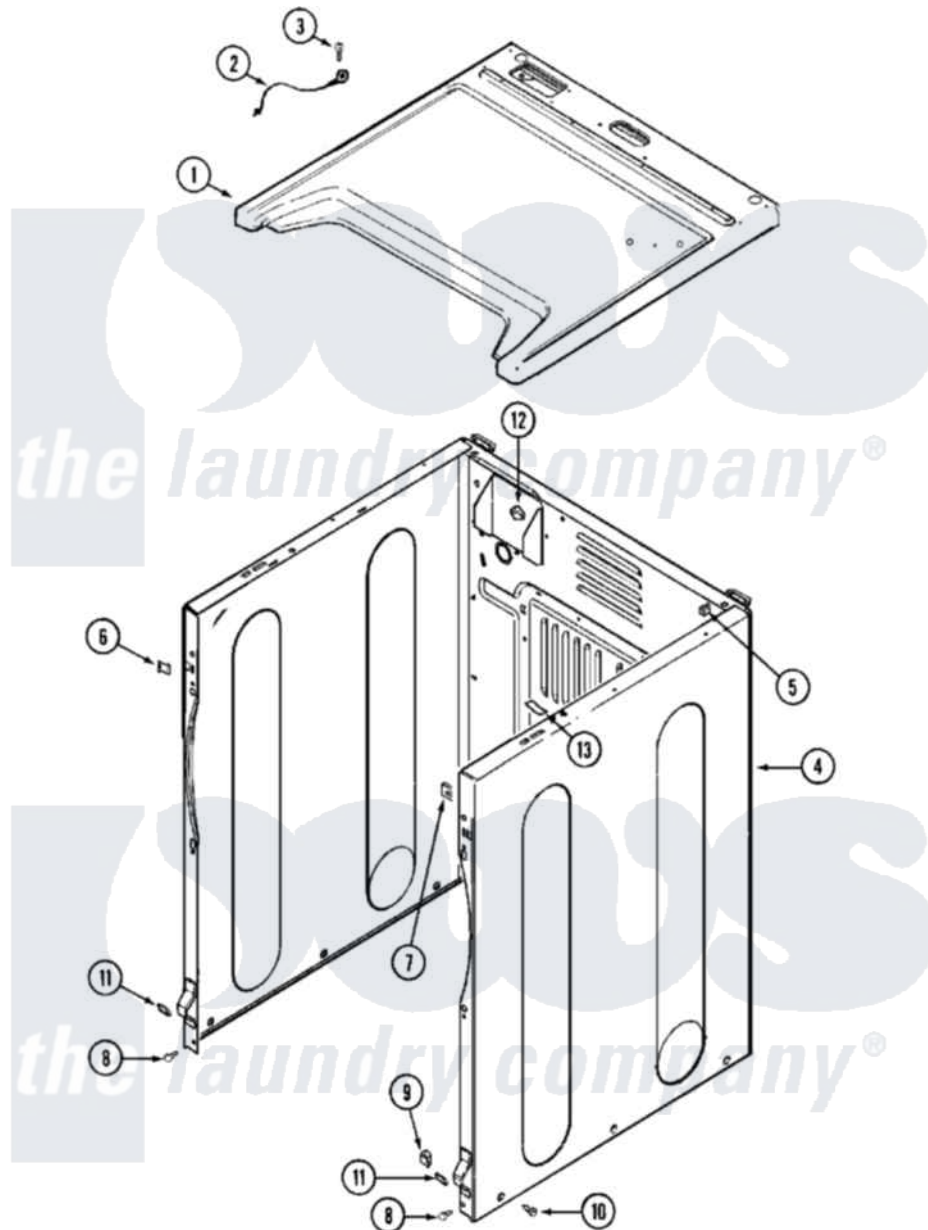

Maytag MDG16CSAEW 03 - CABINET-FRONT

Maytag [Commercial Maytag MDG16CSAEW Dryer Parts](#) Parts Diagram 03 - CABINET-FRONT
 Click on the part number to view part

Item	Original Part Number	Replaced By	Status	Part Description
001	33001949			Cover, Top
"	33002633			Cover, Top
"	NLA		Not Available	(ALM)
002	22001959			Wire, Ground
003	210186	3370225		Screw
004	NLA		Not Available	CABINET (WHT)
005	310933	33002194		Nut, Speed
006	22002049			Clip Note: Clip, Front Panel
007	213280	204439		Screw And Fstner Assembly
008	22001995			Screw Note: Screw, Tumbler Front And Shroud
009	Y310376			Clip, Door Switch Harness
010	213007			Xfor Cabinet See Cabinet, Back
"	22003409	213007		Xfor Cabinet See Cabinet, Back
011	22002239			Clip, Front Panel