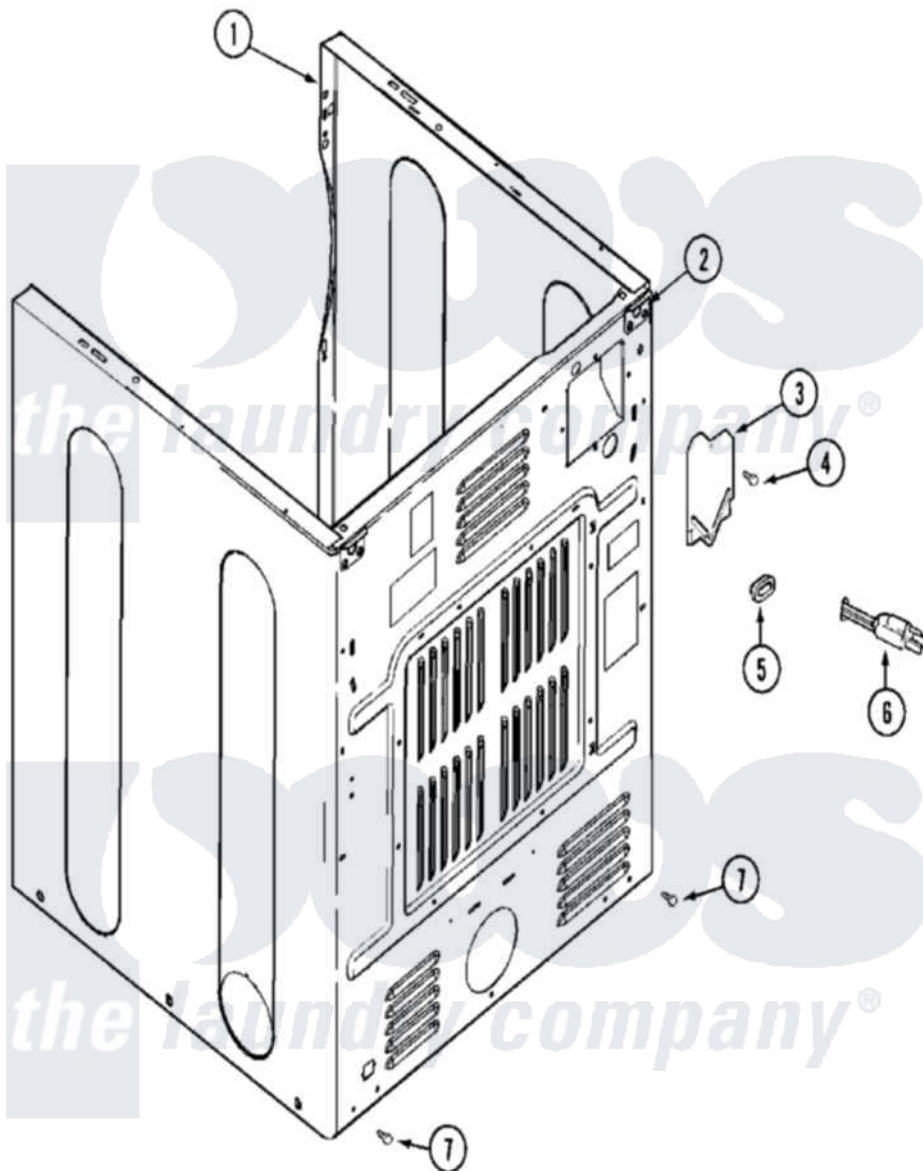

Maytag MDG16CSAEW 05 - CABINET-REAR

Maytag [Commercial Maytag MDG16CSAEW Dryer Parts](#) Parts Diagram 05 - CABINET-REAR
 Click on the part number to view part

Item	Original Part Number	Replaced By	Status	Part Description
001	NLA		Not Available	CABINET (WHT)
002	22001995			Screw Note: Screw, Tumbler Front And Shroud
"	22003367	22004095		Hinge, Plastic
"	NLA		Not Available	BRACKET, CABINET HINGE
003	33001795			Cover, Terminal Block
004	22001995			Screw Note: Screw, Tumbler Front And Shroud
"	Y912873			Screw, Terminal Block Bracket
005	211881			Grommet, Cord Part Not Used-Gas Models Only
"	216183			Grommet, Cord Export
"	22002532	216183		Grommet, Cord Export
006	308966		Not Available	CORD, POWER (EXPORT)
"	33001284		Not Available	CORD, POWER
"	33001689		Not Available	CORD, POWER (AS WRAPPED)
007	22001995			Screw Note: Screw, Tumbler