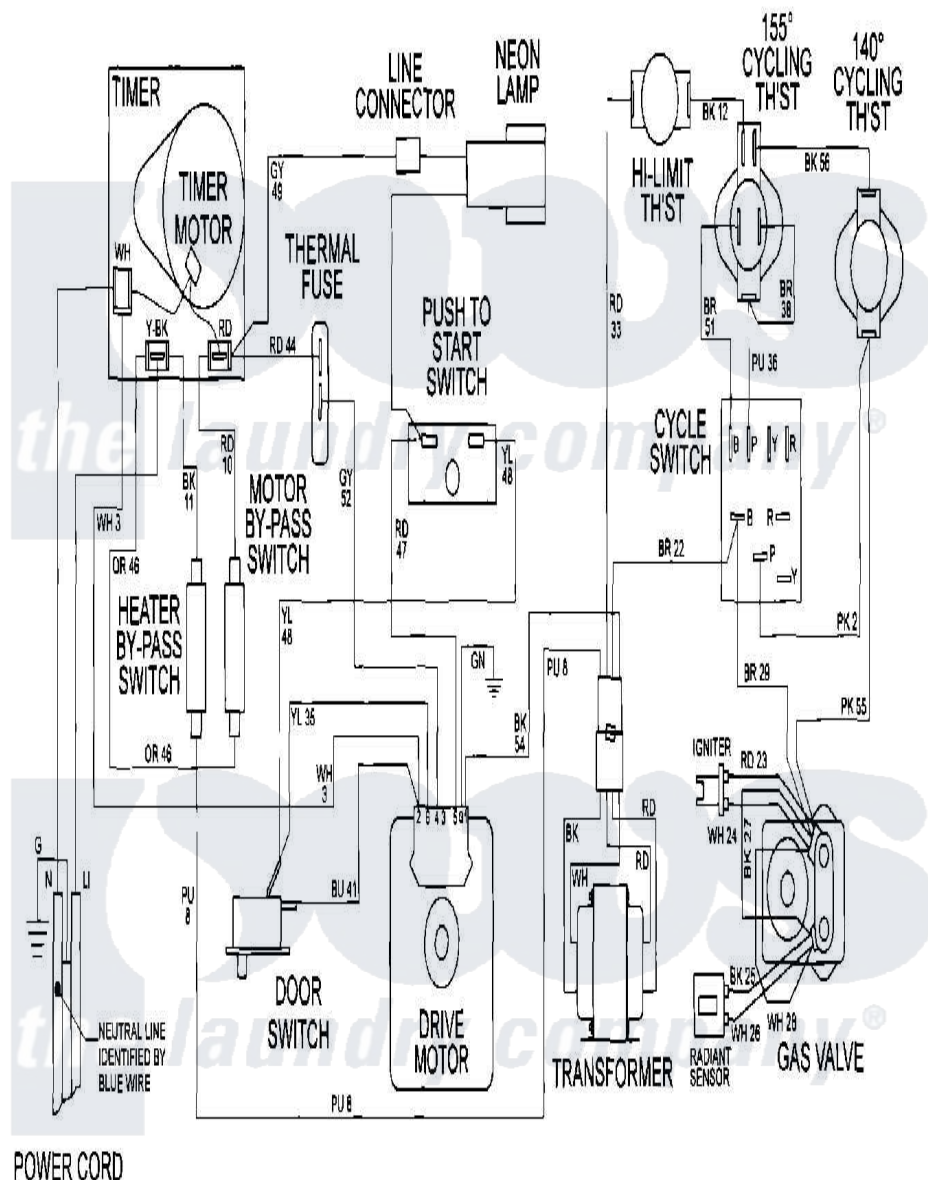

Maytag MDG16CSAEW 08 - WIRING INFORMATION

Maytag [Commercial Maytag MDG16CSAEW Dryer Parts](#) Parts Diagram 08 - WIRING INFORMATION
 Click on the part number to view part

Item	Original Part Number	Replaced By	Status	Part Description
001	NLA		Not Available	WIRING INFORMATION