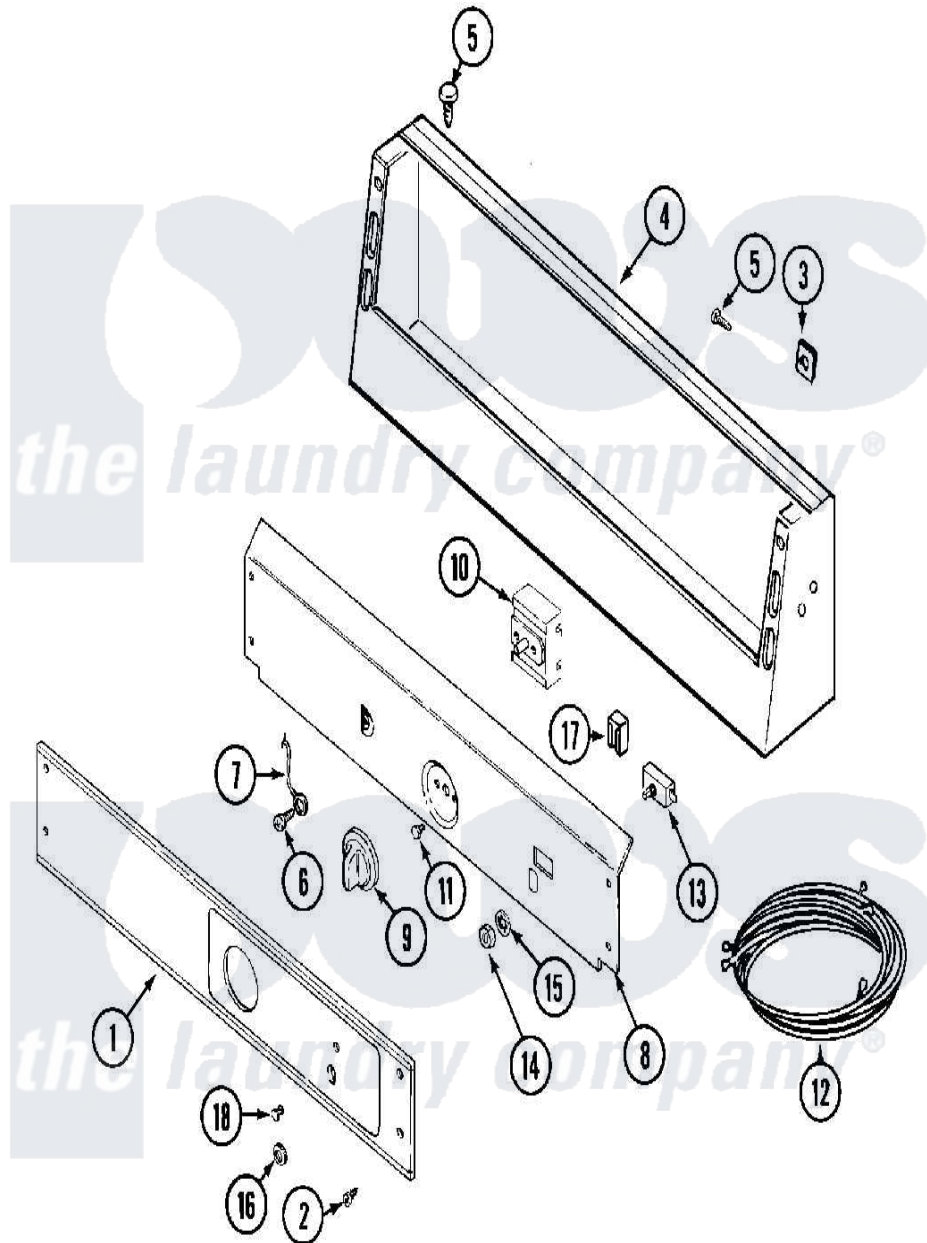

Maytag MDG16CSAGW 01 - CONTROL PANEL

Maytag [Commercial Maytag MDG16CSAGW Dryer Parts](#) Parts Diagram 01 - CONTROL PANEL
 Click on the part number to view part

Item	Original Part Number	Replaced By	Status	Part Description
001	NLA		Not Available	PANEL, CONTROL
002	215506			Screw, Control Panel Overlay
003	215506			Screw, Control Panel Overlay
004	22002329			Console
"	22002330	22002889		Console
"	22003089			Console
005	212276	W10116760		Screw
006	211252			Screw, Ground Wire
007	205810			Wire, Ground
008	33001959			Bracket, Back
"	33002522			Bracket, Back
"	NLA		Not Available	BRACKET, BACK (ALM)
009	306938			Knob, Selector Switch
010	307237	W10327105		Switch, Cycle Selection
"	33002276			Switch, Cycle Selector
011	Y313588	488234		Screw 8-32 X 1/4

012	33001963		Wire Harness, Main
"	33002244		Wire Harness, Main
"	33002245		Wire Harness, Main
"	NLA	Not Available	WIRE HARNESS, MAIN
013	306940	W10149462	Switch, Push-To-Start
014	Y312706	422617	Nut
015	312751		Lockwasher, Start Switch
016	Y312702		Knurled Nut, Start Switch
017	204075	Not Available	PILOT LAMP (DG MODELS ONLY)
"	22001365	W10139459	Lamp-Indicator 230 V.
018	215564		Lens, Indicator Light
019	16009021		Manual, Service-No Refund